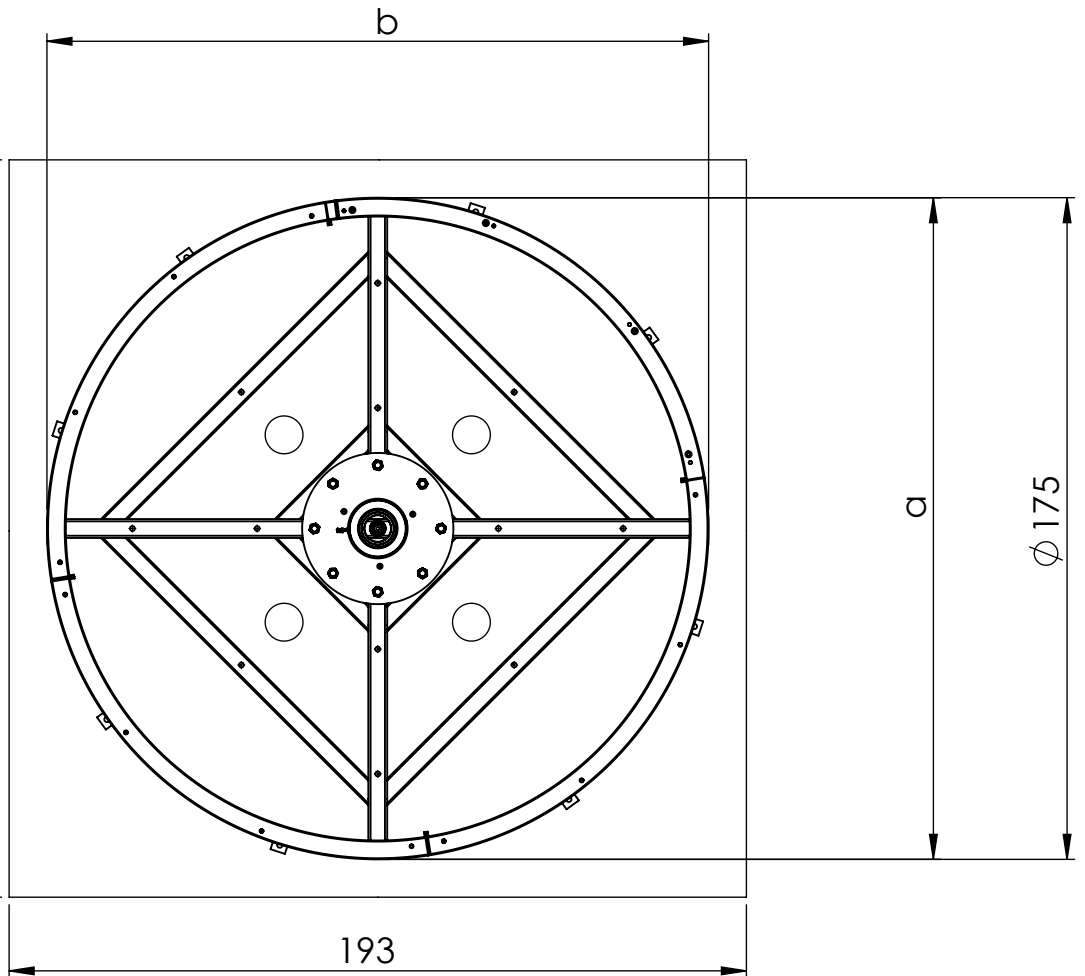

193

193

a

$\phi 175$

[cm]

24h