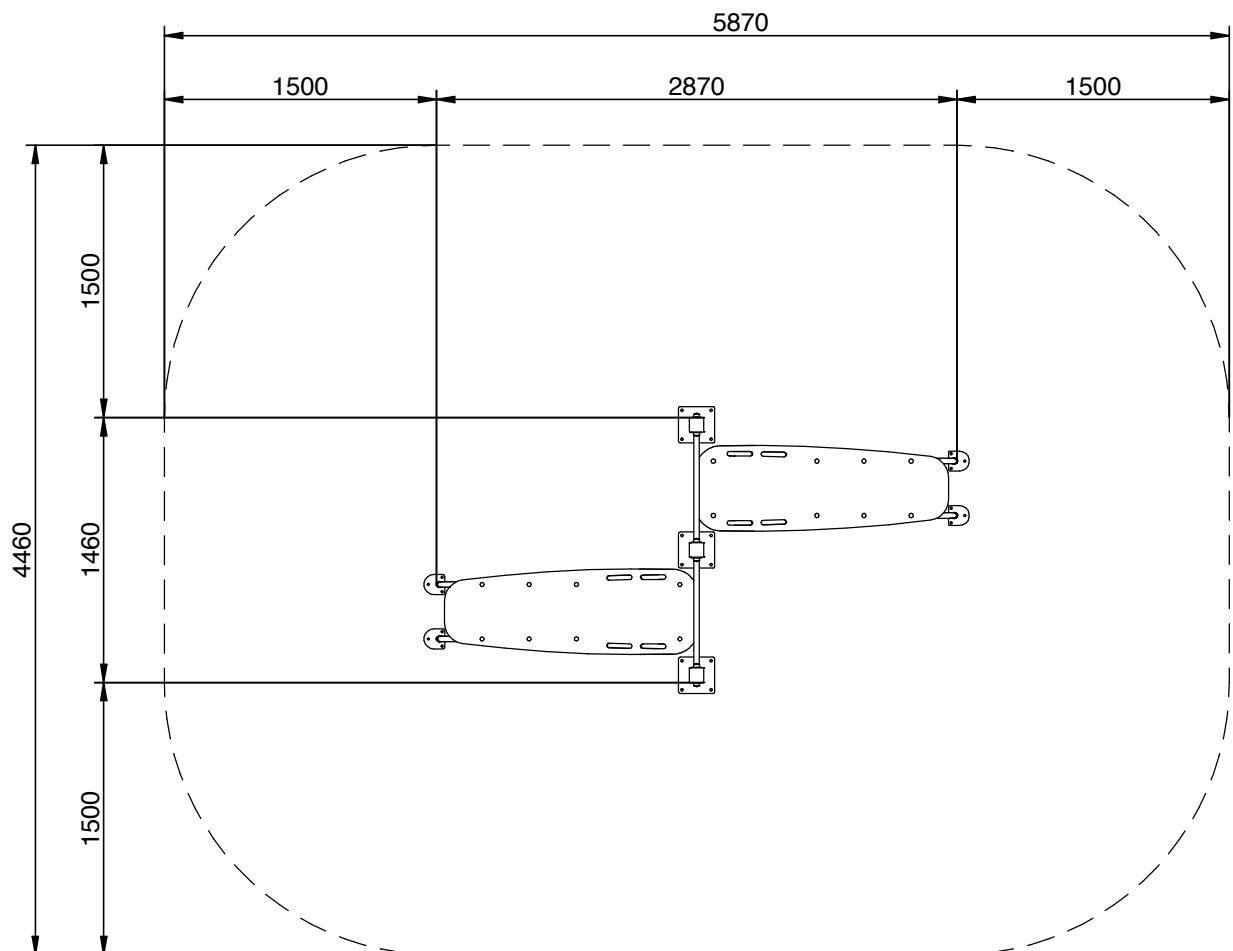

BENITO -Play

Workfit Pro
Sit-up
JCIR29H

T. +34 93 852 10 00
www.benito.com

STOTAL: 24,24m² H:0,60m