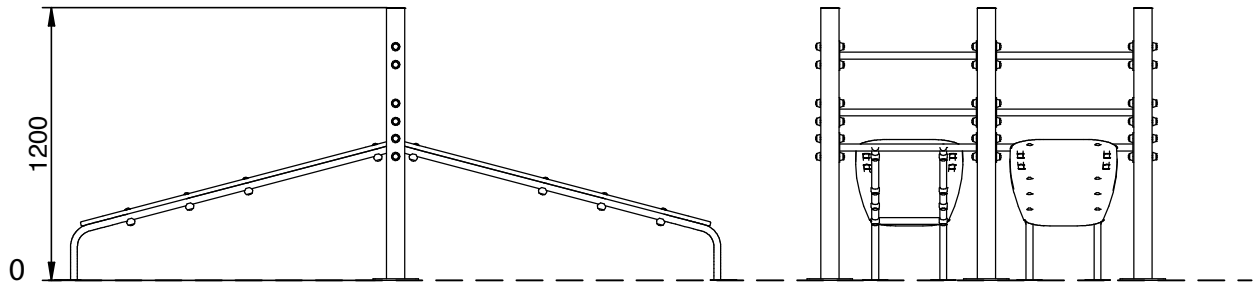

BENITO -Play

Workfit Pro
Sit-up
JCIR29H

T. +34 93 852 10 00
www.benito.com

STOTAL: 24,24m² H:0,60m