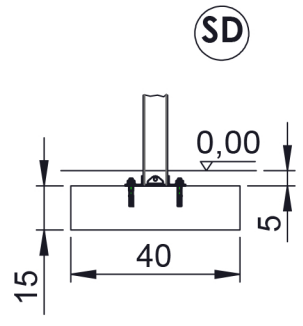

JPVA01

[cm]

v010/23.05.19

BENITO

[cm]

48h

	SD
M10x120 x18	
NOT INCLUDED	

[cm]