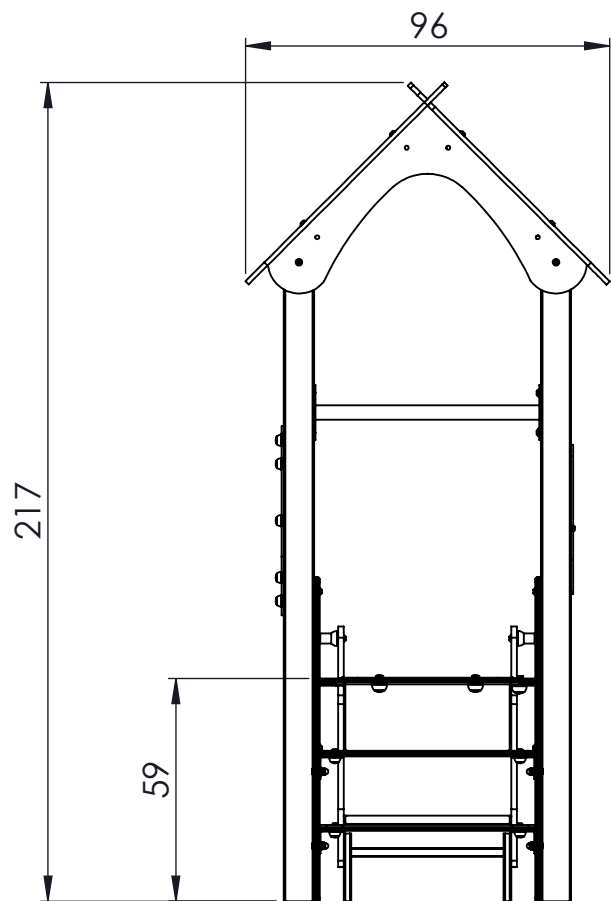

JPVA01

[cm]

v010/23.05.19

BENITO

[cm]

48h

	SD
M10x120 x18	
NOT INCLUDED	

[cm]