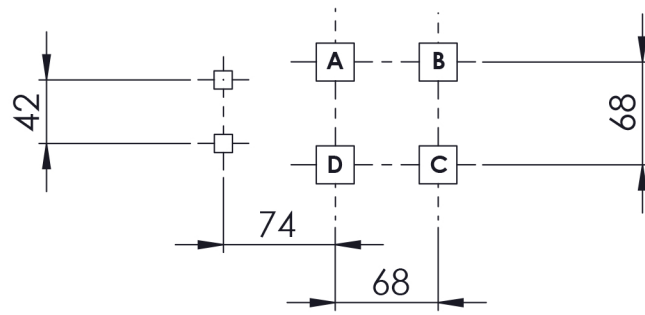

JPVA01

[cm]

v010/23.05.19

BENITO

[cm]

48h

	SD
M10x120 x18	
NOT INCLUDED	

[cm]