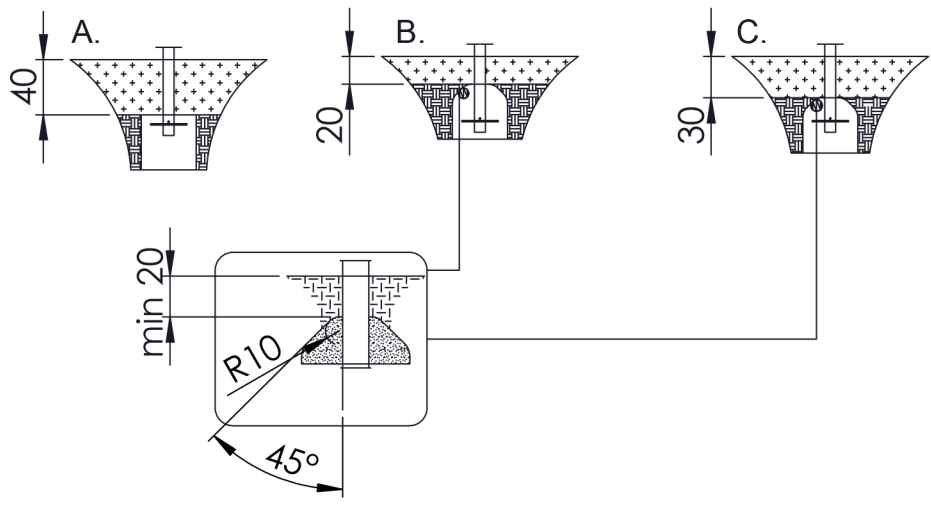

JPVA01

[cm]

v010/23.05.19

BENITO

[cm]

48h

	SD
M10x120 x18	
NOT INCLUDED	

[cm]