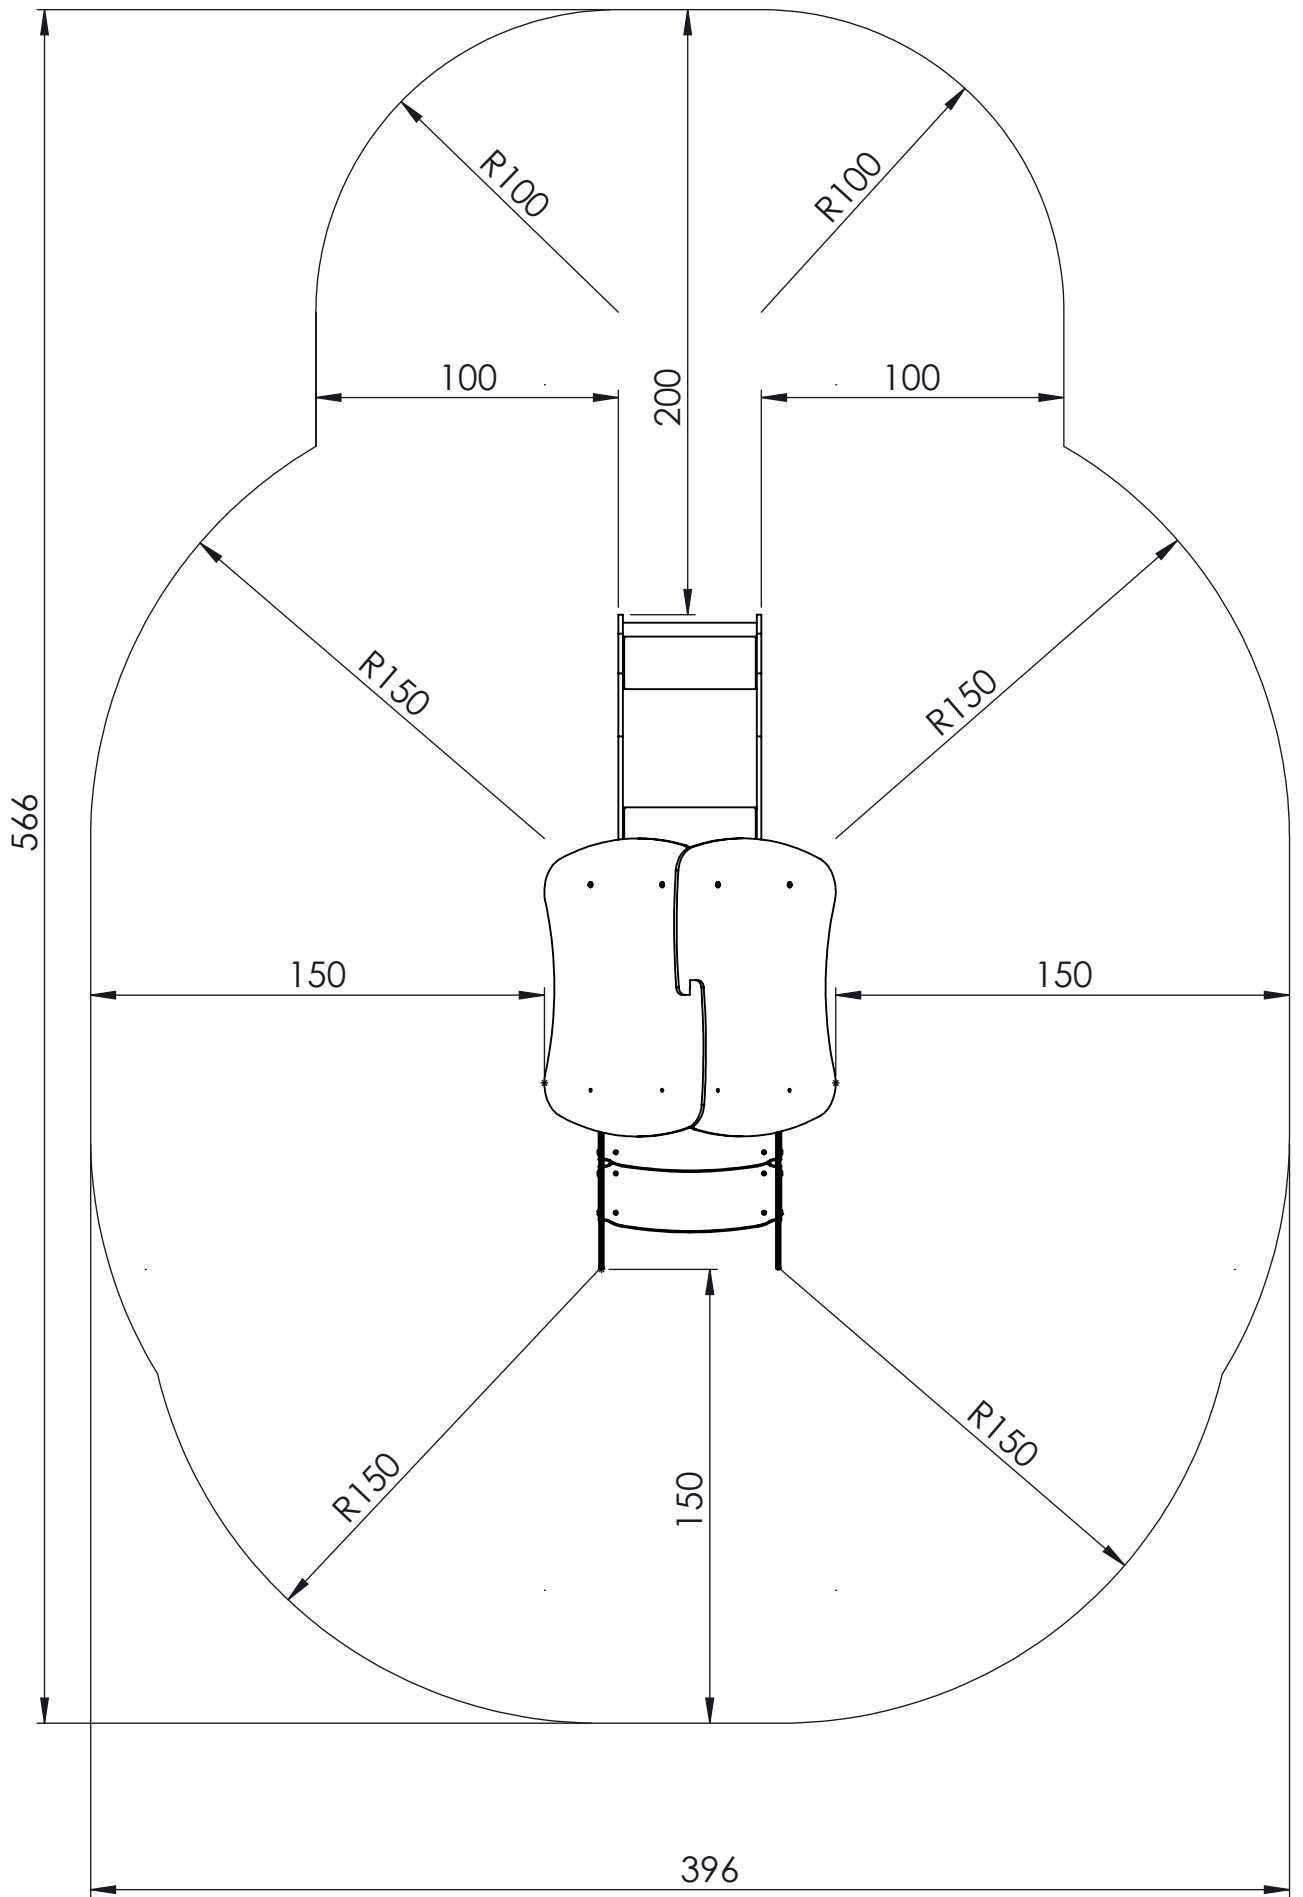

JPVA01

[cm]

v010/23.05.19

BENITO

[cm]

48h

	SD
M10x120 x18	
NOT INCLUDED	

[cm]