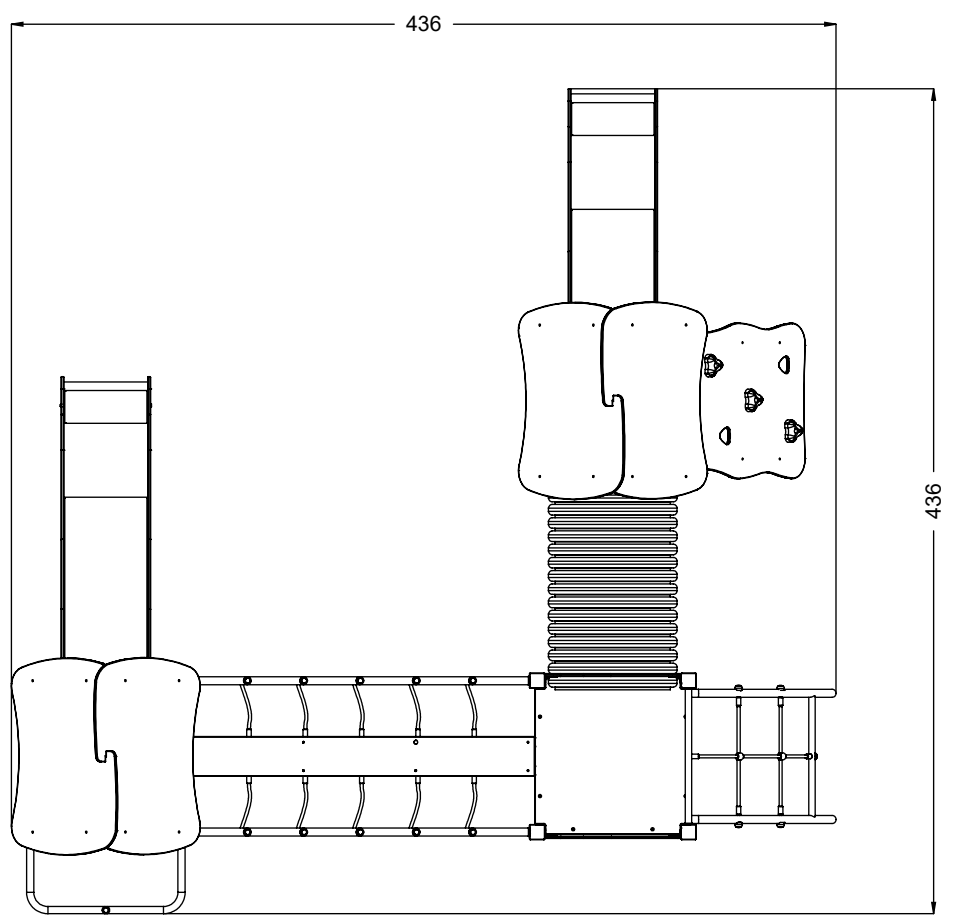

JPVAP04

 x2	8,5h			48h	 SB x21	 SD x21	120 HIC
							

v012
24.05.2021
A. P.
[cm]

BENITO

[cm]

[cm]

52x M10x120 (SD)

NOT INCLUDED