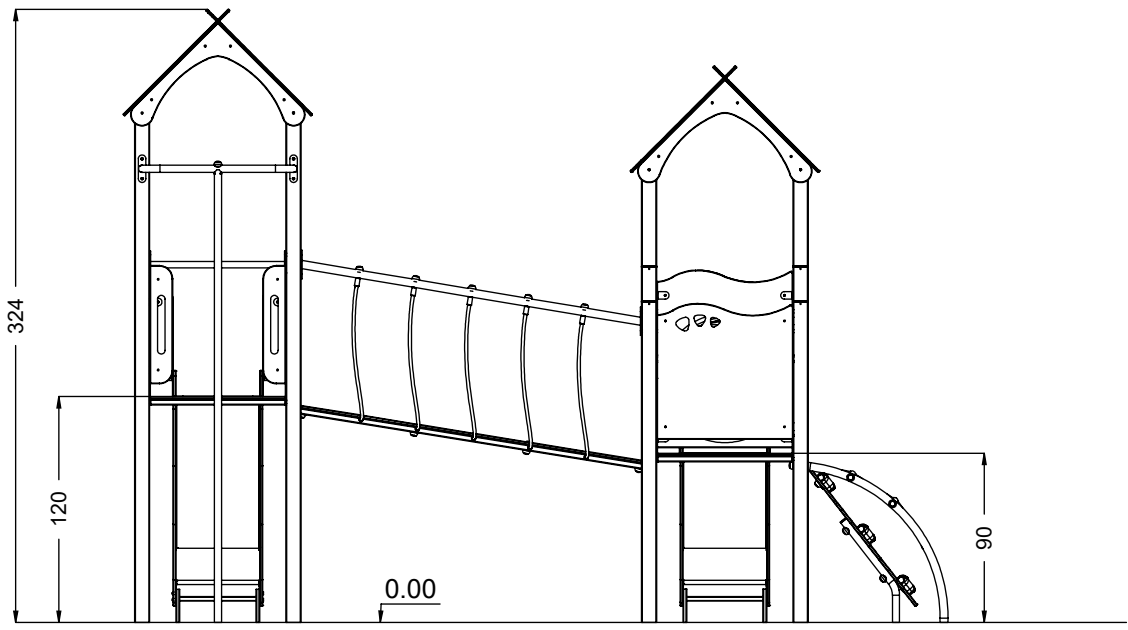

JPVAP04

 x2	8,5h			48h	 SB x21	 SD x21	120 HIC
							

v012
24.05.2021
A. P.
[cm]

BENITO

[cm]

[cm]

52x M10x120 (SD)

NOT INCLUDED