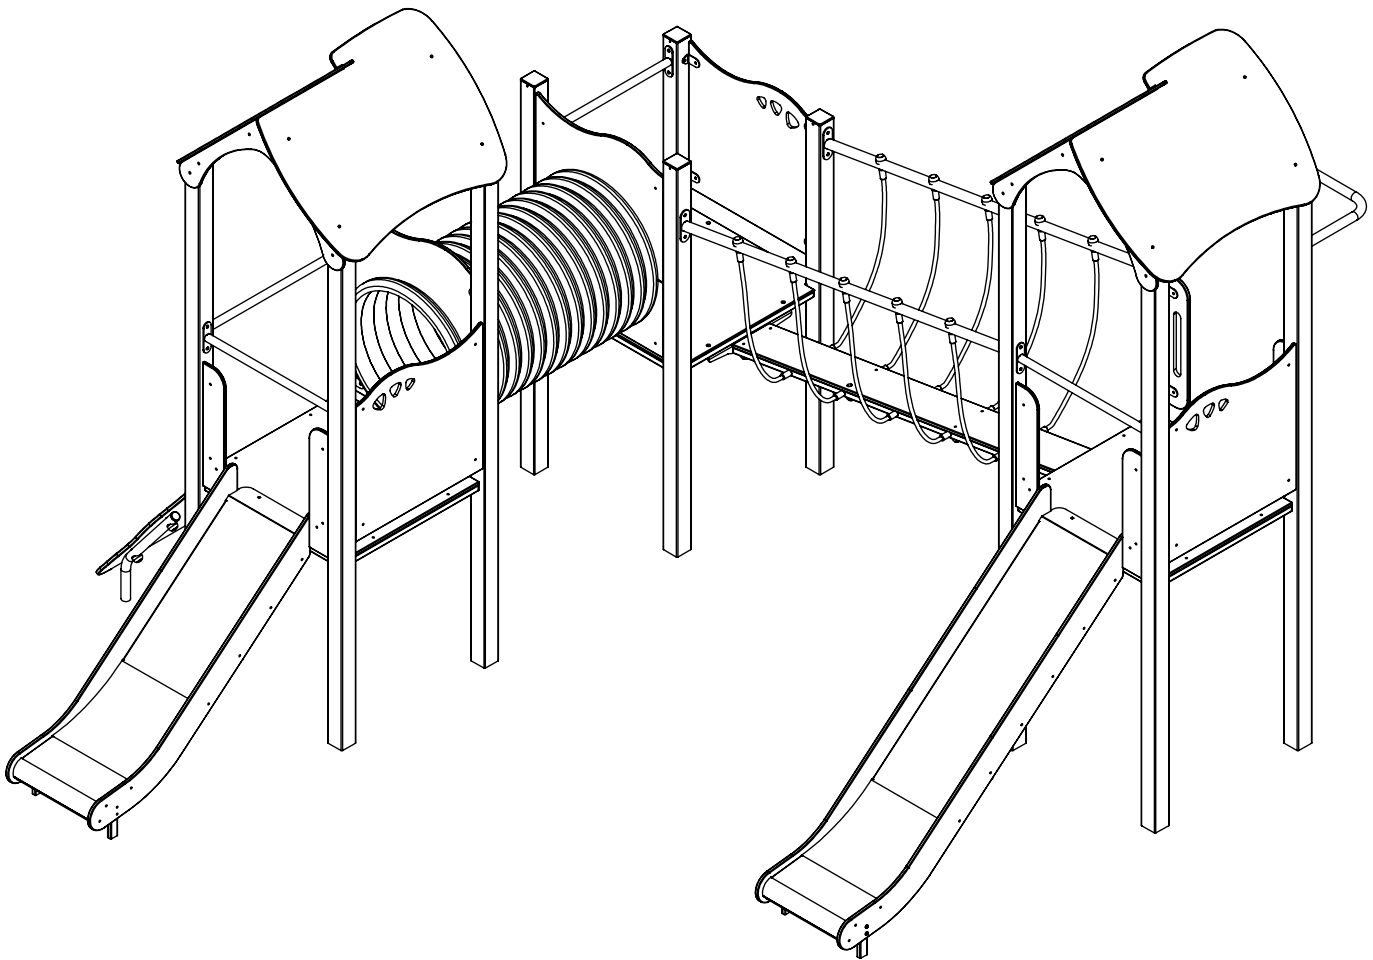

JPVAP04

 x2	8,5h			48h	 SB x21	 SD x21	120 HIC
							

v012
24.05.2021
A. P.
[cm]

BENITO

[cm]

[cm]

52x M10x120 (SD)

NOT INCLUDED