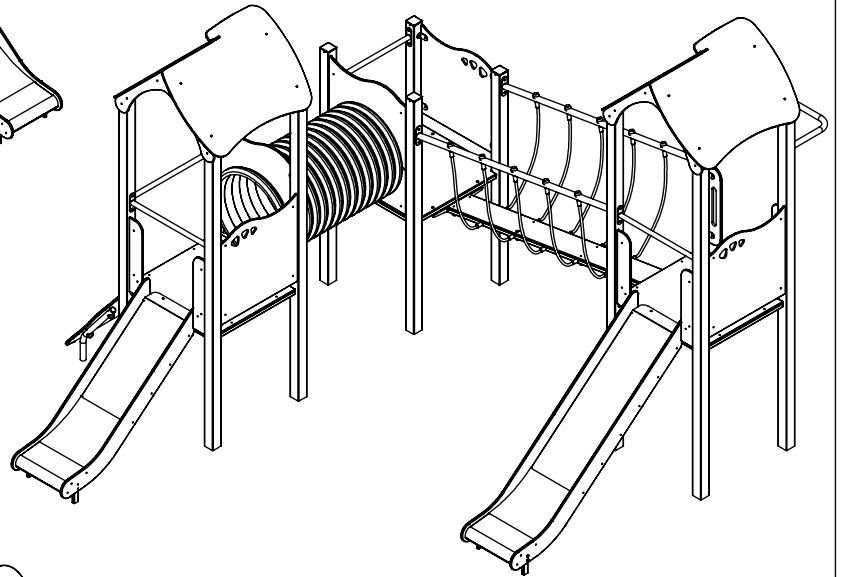

JPVAP04

 x2	8,5h			48h	 SB x21	 SD x21	120 HIC
							

v012
24.05.2021
A. P.
[cm]

BENITO

[cm]

[cm]

52x M10x120 (SD)

NOT INCLUDED