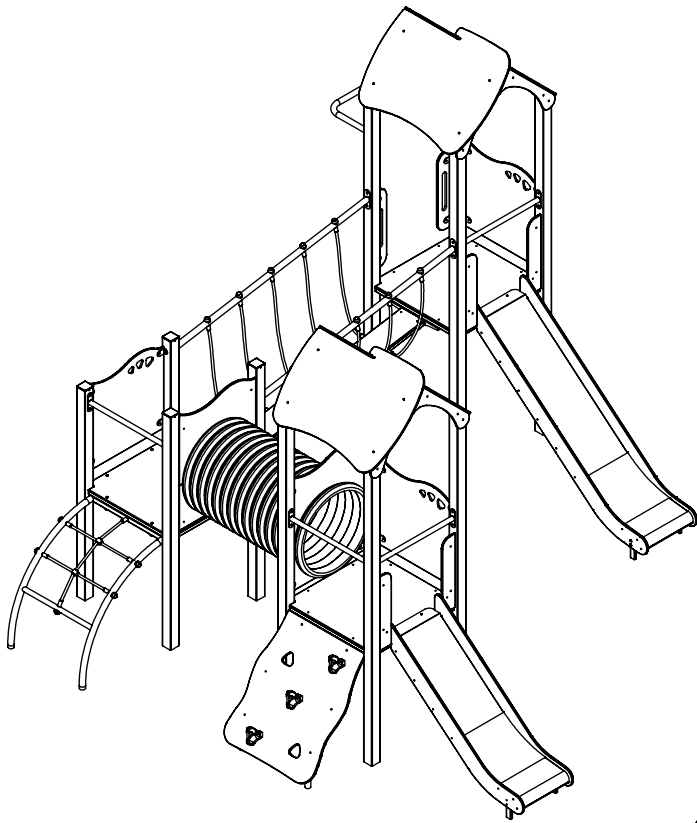

JPVAP04

 x2	8,5h			48h	 SB x21	 SD x21	120 HIC
							

v012
24.05.2021
A. P.
[cm]

BENITO

[cm]

[cm]

52x M10x120 (SD)

NOT INCLUDED