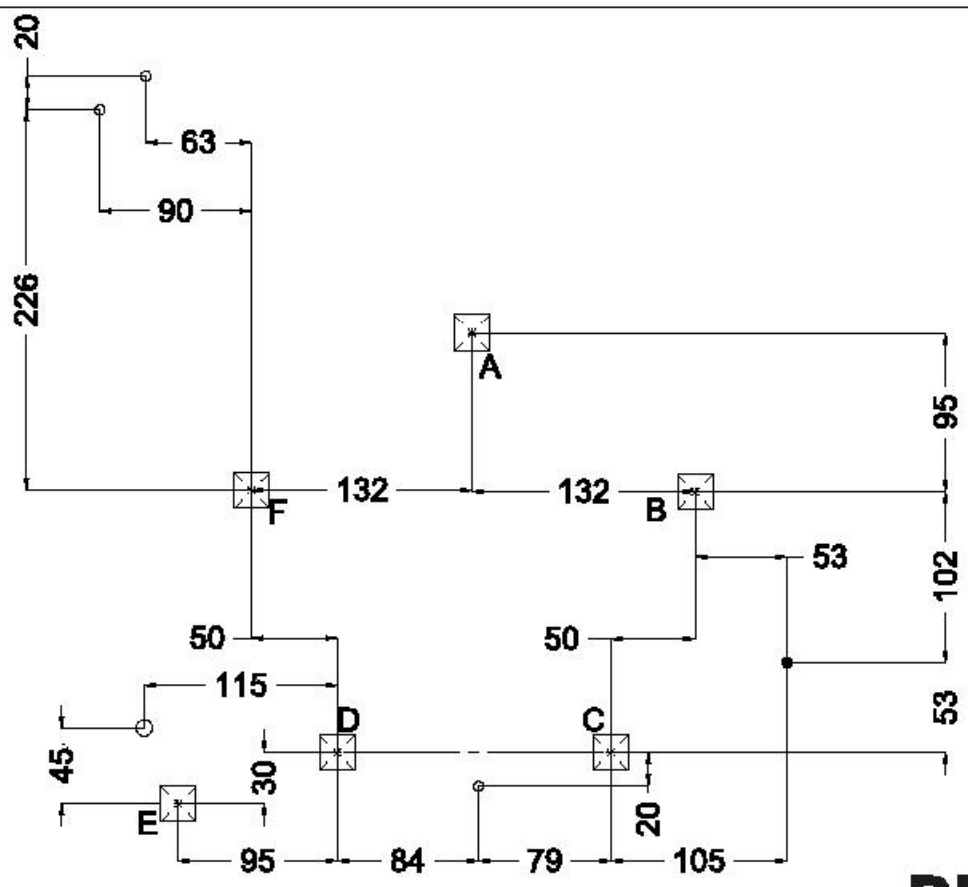

[cm]

BENITO
-Play

48h

32x M10x120 (K3)

NOT INCLUDED

**BENITO
- Play**

[cm]

127187(A)
x1