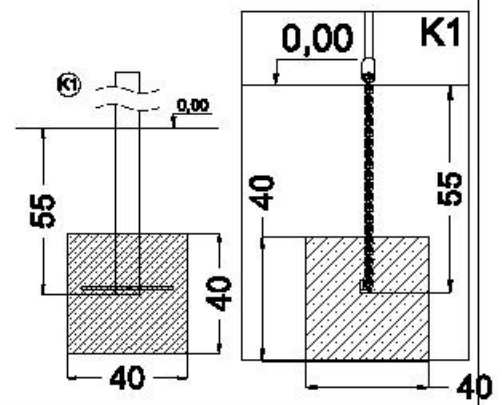

[cm]

BENITO
-Play

48h

32x M10x120 (K3)

NOT INCLUDED

**BENITO
- Play**

[cm]

127187(A)
x1