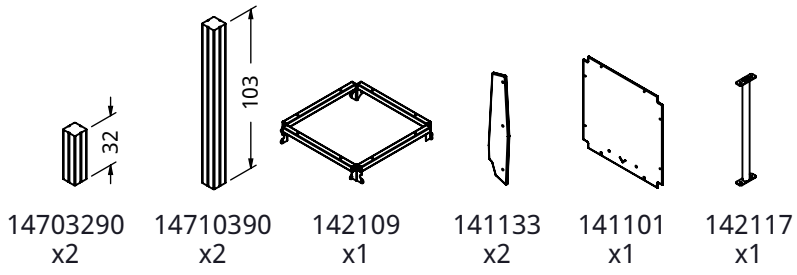

JT07

v011
21.11.2020
A. H.
[cm]

BENITO
-Play

JT07

[cm]

JT07

K2, K3
M10x120
x18
 d 10
NOT INCLUDED

[cm]

25

h

[cm]

8x50 sxi

8x50 sxi

[cm]

PLYWOOD HPL
WD28 (S1) **WD29**
 PLYWOOD HPL
WD113 (S6) **WD114**

[cm]