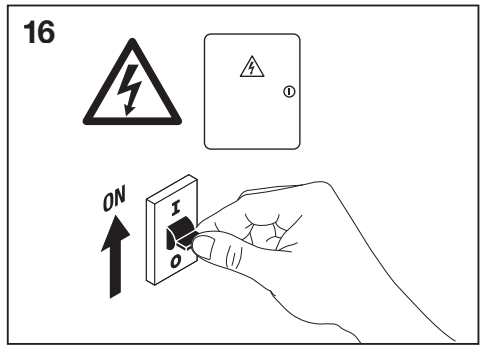

www.ledvance.com

Downlight

Spot

Linear

Panel

Surface

IP65

DampProof

HighBay

Floodlight

C10449057
G11022211
13.09.17

LEDVANCE GmbH
Steinerne Furt 62
86167 Augsburg
Germany
www.ledvance.com