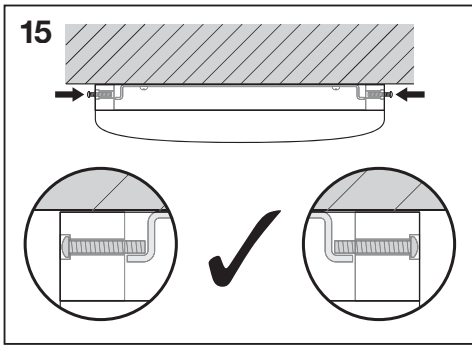

www.ledvance.com

Downlight

Spot

Linear

Panel

Surface

IP65

DampProof

HighBay

Floodlight

C10449057
G11022211
13.09.17

LEDVANCE GmbH
Steinerne Furt 62
86167 Augsburg
Germany
www.ledvance.com