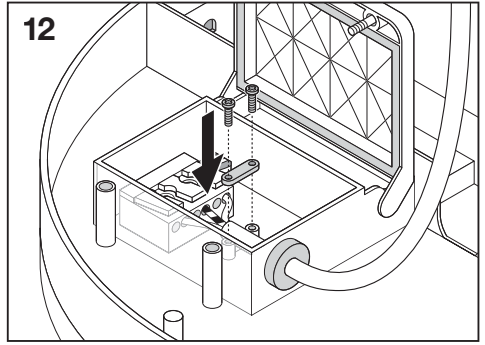

www.ledvance.com

Downlight

Spot

Linear

Panel

Surface

IP65

DampProof

HighBay

Floodlight

C10449057
G11022211
13.09.17

LEDVANCE GmbH
Steinerne Furt 62
86167 Augsburg
Germany
www.ledvance.com