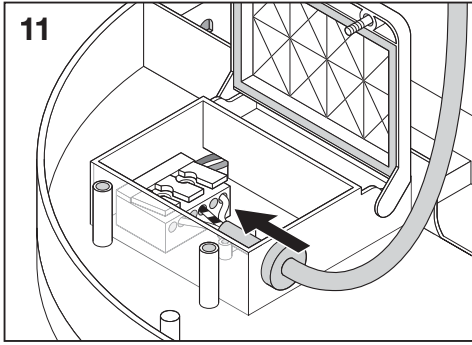

www.ledvance.com

Downlight

Spot

Linear

Panel

Surface

IP65

DampProof

HighBay

Floodlight

C10449057
G11022211
13.09.17

LEDVANCE GmbH
Steinerne Furt 62
86167 Augsburg
Germany
www.ledvance.com