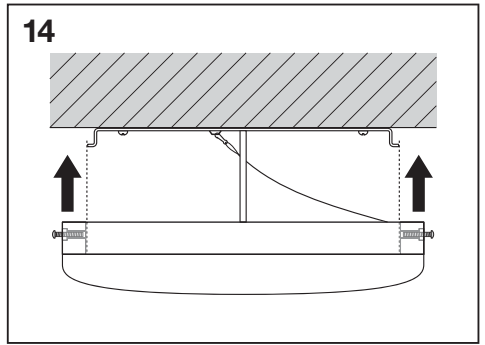

www.ledvance.com

Downlight

Spot

Linear

Panel

Surface

IP65

DampProof

HighBay

Floodlight

C10449057
G11022211
13.09.17

LEDVANCE GmbH
Steinerne Furt 62
86167 Augsburg
Germany
www.ledvance.com