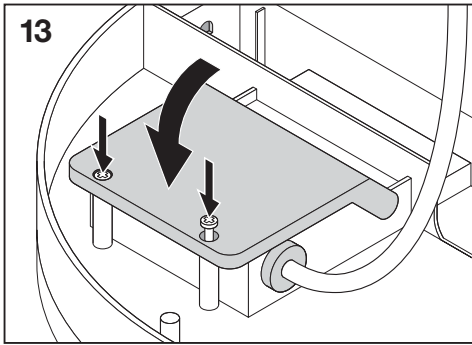

www.ledvance.com

Downlight

Spot

Linear

Panel

Surface

IP65

DampProof

HighBay

Floodlight

C10449057
G11022211
13.09.17

LEDVANCE GmbH
Steinerne Furt 62
86167 Augsburg
Germany
www.ledvance.com