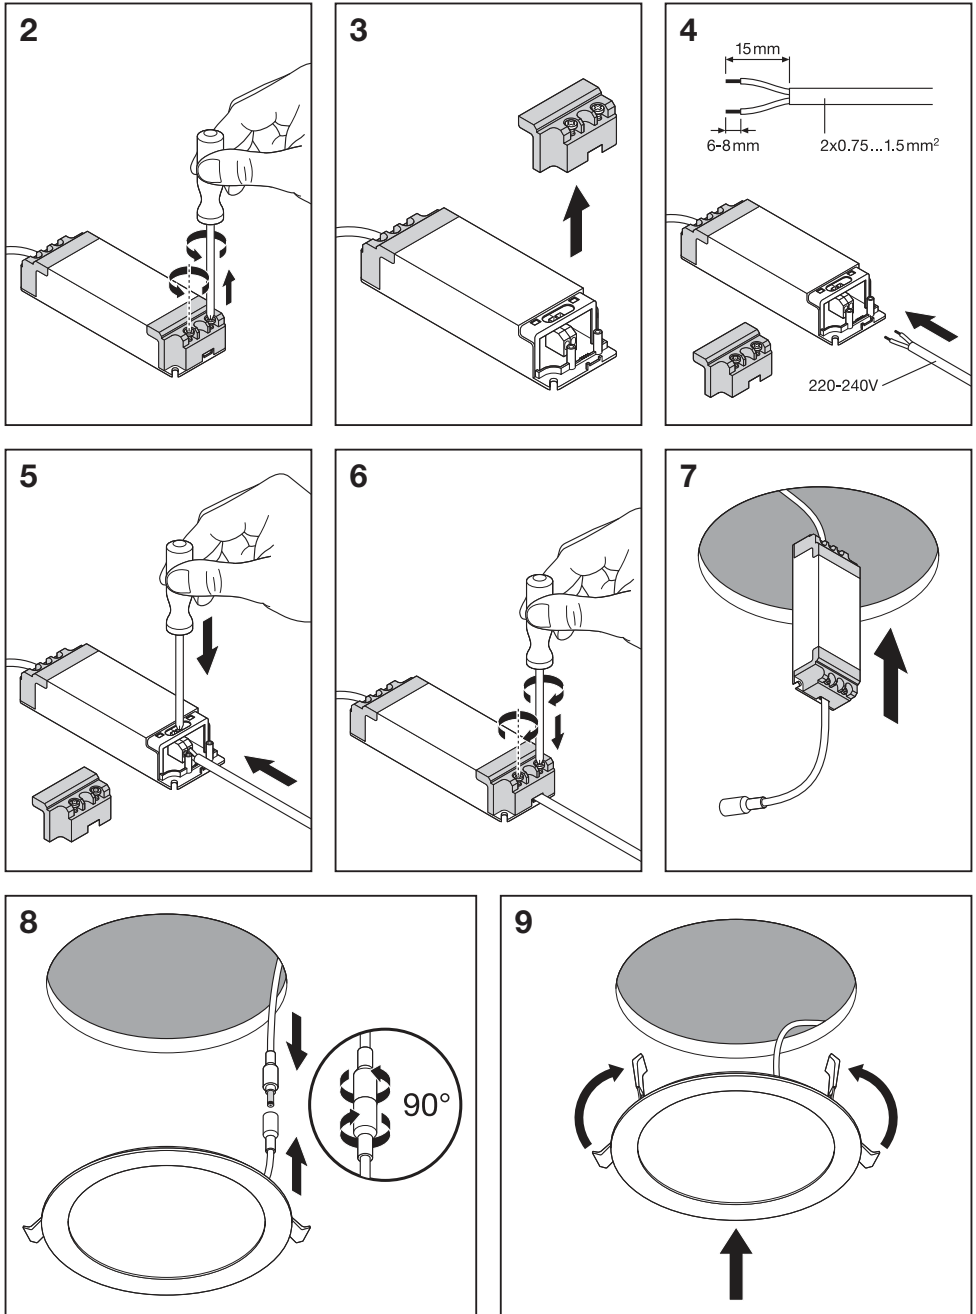

Downlight Slim Value RD