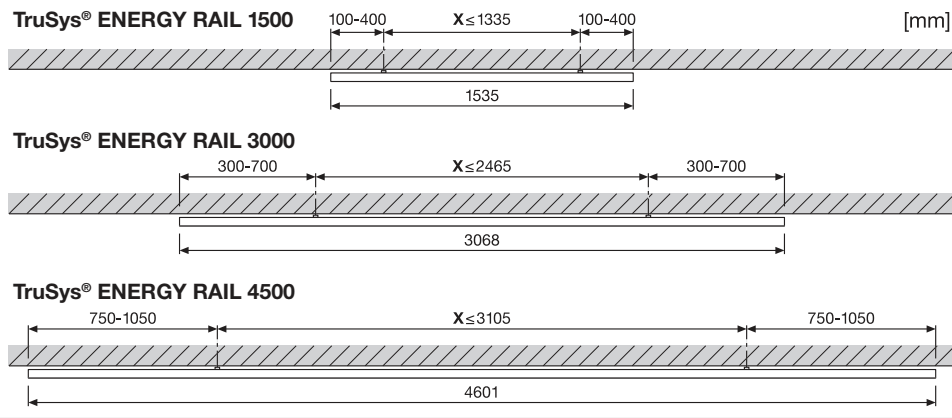

TruSys®
MOUNTING BRACKETS
EAN 4058075100435