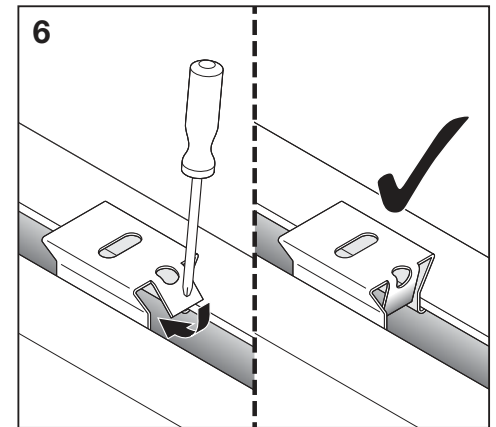

TruSys®
MOUNTING BRACKETS
EAN 4058075100435