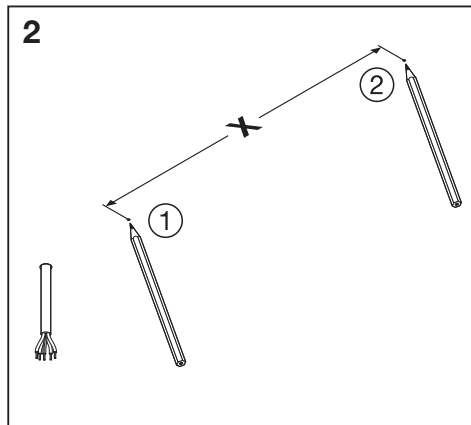

TruSys®
MOUNTING BRACKETS
EAN 4058075100435