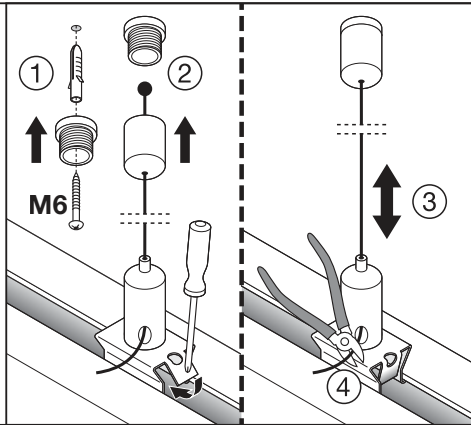

TruSys®
MOUNTING BRACKETS
EAN 4058075100435

**TruSys®
ELECTRICAL CONNECTOR**
EAN 4058075155565

TruSys® CHAIN KIT
EAN 4058075100374

TruSys® SUSPENSION KIT
EAN 4058075100350

TruSys® BLIND COVER 1500
EAN 4058075100398

	~ 230V / ~ 243mA / ~ 53W / PF ~ 0.95					
	C10	C13	C16	B10	B13	B16
	1.5mm ²	1.5mm ²	1.5mm ²	1.5mm ²	1.5mm ²	1.5mm ²
LC 57W 800-1050mA flexC Ip ADV	n=15	n=20	n=27	n=9	n=12	n=16

C10449058
G11054129V2
09.04.21