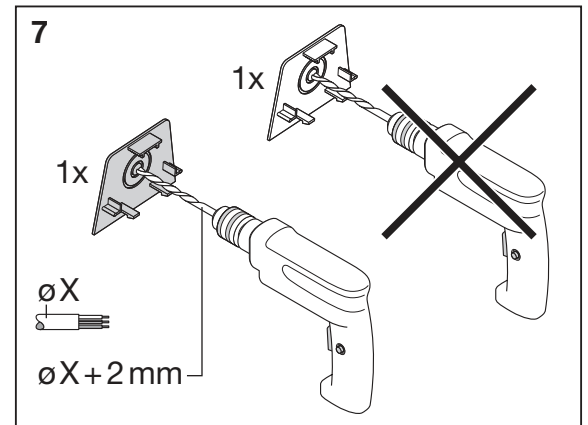

TruSys®
MOUNTING BRACKETS
EAN 4058075100435