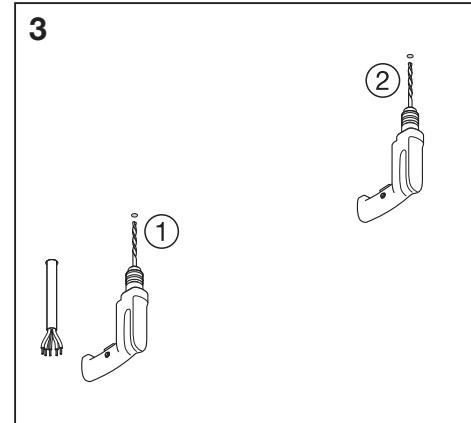

TruSys®
MOUNTING BRACKETS
EAN 4058075100435