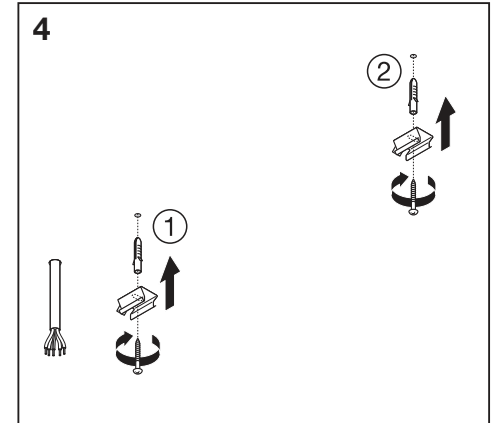

TruSys®
MOUNTING BRACKETS
EAN 4058075100435