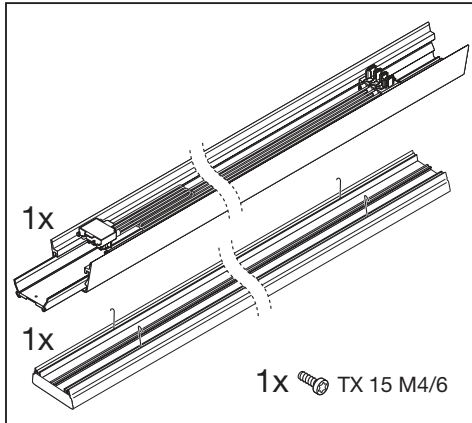

TruSys®
MOUNTING BRACKETS
EAN 4058075100435