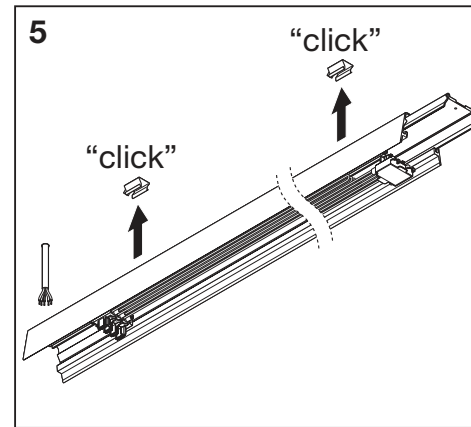

TruSys®
MOUNTING BRACKETS
EAN 4058075100435