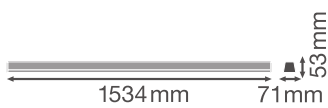

### Photometrical data

Luminous flux	6700 lm
Luminous efficacy	125 lm/W
Color temperature	4000 K
Light color (designation)	Cool White
Color rendering index Ra	$\geq 80$
Standard deviation of color matching	$\leq 3$ sdc <sub>m</sub>
Low flicker	Yes
Photobiological safety group acc. to EN62778	RG1
Photobiological safety group acc. to EN62471	RG1
Beam angle	25 °
UGR	$\leq 23$

LDC typ cone

LDC typ polar

**Dimensions & Weight**

Length	1534.00 mm
Width	71.00 mm
Height	53.00 mm
Product weight	1740.00 g

**Materials & Colors**

Product color	Silver
Housing color	Silver
Body material	Aluminum
Cover material	Polymethylmethacrylate (PMMA)