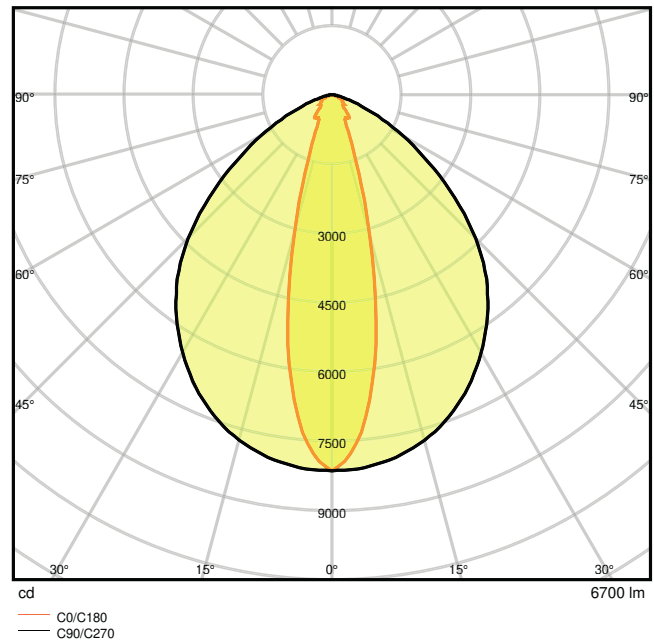

LDC typ polar

Dimensions & Weight

Length	1534.00 mm
Width	71.00 mm
Height	53.00 mm
Product weight	1740.00 g

Materials & Colors

Product color	Silver
Housing color	Silver
Body material	Aluminum
Cover material	Polymethylmethacrylate (PMMA)