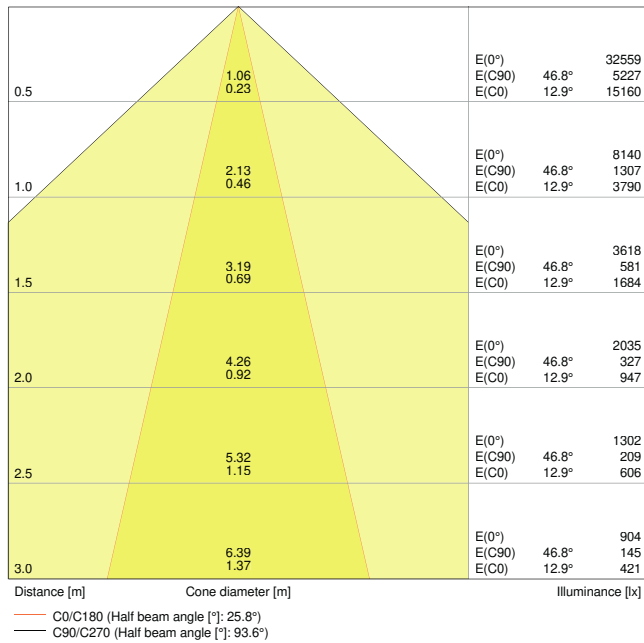

### Product features

- Narrow beam angle: 25°
- Luminous efficacy: up to 135 lm/W
- Fixed energy taps for electrical connection
- High-quality aluminum casing
- Type of protection: IP20
- Follows the unified LEDVANCE design language (SCALE design)

## TECHNICAL DATA

### Photometrical data

Luminous flux	6700 lm
Luminous efficacy	125 lm/W
Color temperature	4000 K
Light color (designation)	Cool White
Color rendering index Ra	$\geq 80$
Standard deviation of color matching	$\leq 3$ sdc <sub>m</sub>
Low flicker	Yes
Photobiological safety group acc. to EN62778	RG1
Photobiological safety group acc. to EN62471	RG1
Beam angle	25 °
UGR	$\leq 23$

LDC typ cone

LDC typ polar

**Dimensions & Weight**

Length	1534.00 mm
Width	71.00 mm
Height	53.00 mm
Product weight	1740.00 g

**Materials & Colors**

Product color	Silver
Housing color	Silver
Body material	Aluminum
Cover material	Polymethylmethacrylate (PMMA)