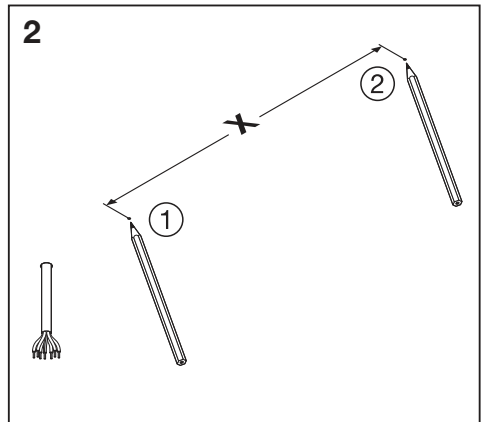

TruSys®
MOUNTING BRACKETS
EAN 4058075100435

2x