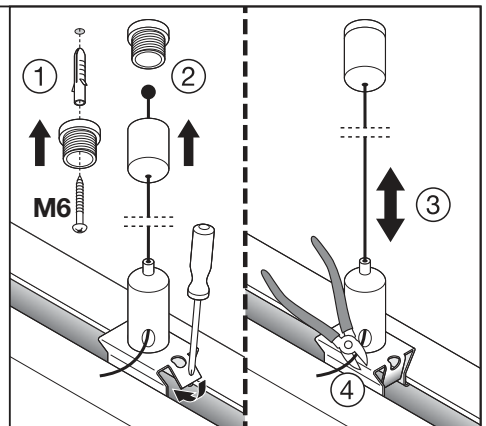

TruSys®
MOUNTING BRACKETS
 EAN 4058075100435

2x

TruSys®
ELECTRICAL CONNECTOR
EAN 4058075155589

8

9

10

11

12