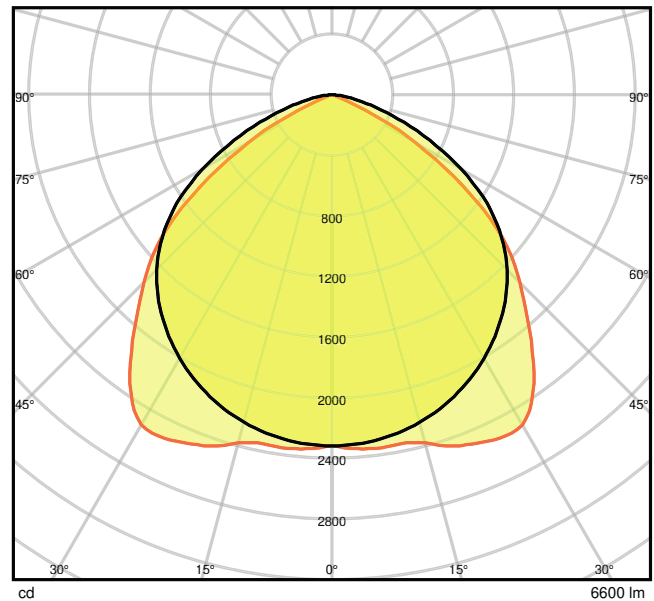

### Product features

- Beam angle: 105°
- Luminous efficacy: up to 135 lm/W
- Fixed energy taps for electrical connection
- High-quality aluminum casing
- Type of protection: IP20
- Follows the unified LEDVANCE design language (SCALE design)

### Photometrical data

Luminous flux	6600 lm
Luminous efficacy	125 lm/W
Color temperature	3000 K
Light color (designation)	Warm White
Color rendering index Ra	$\geq 80$
Standard deviation of color matching	$\leq 3$ sdc <sub>m</sub>
Low flicker	Yes
Photobiological safety group acc. to EN62778	RG1
Photobiological safety group acc. to EN62471	RG1
Beam angle	105 °

LDC typ cone

LDC typ polar

Dimensions & Weight

Length	1534.00 mm
Width	71.00 mm
Height	53.00 mm
Product weight	1800.00 g

Materials & Colors

Product color	Silver
Housing color	Silver
Body material	Aluminum
Cover material	Polymethylmethacrylate (PMMA)