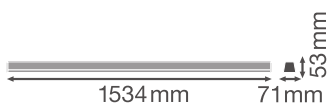

### Product features

- Beam angle: 105°
- Luminous efficacy: up to 135 lm/W
- Fixed energy taps for electrical connection
- High-quality aluminum casing
- Type of protection: IP20
- Follows the unified LEDVANCE design language (SCALE design)

### Photometrical data

Luminous flux	6600 lm
Luminous efficacy	125 lm/W
Color temperature	3000 K
Light color (designation)	Warm White
Color rendering index Ra	$\geq 80$
Standard deviation of color matching	$\leq 3$ sdc <sub>m</sub>
Low flicker	Yes
Photobiological safety group acc. to EN62778	RG1
Photobiological safety group acc. to EN62471	RG1
Beam angle	105 °

LDC typ cone

LDC typ polar

Dimensions & Weight

Length	1534.00 mm
Width	71.00 mm
Height	53.00 mm
Product weight	1800.00 g

Materials & Colors

Product color	Silver
Housing color	Silver
Body material	Aluminum
Cover material	Polymethylmethacrylate (PMMA)