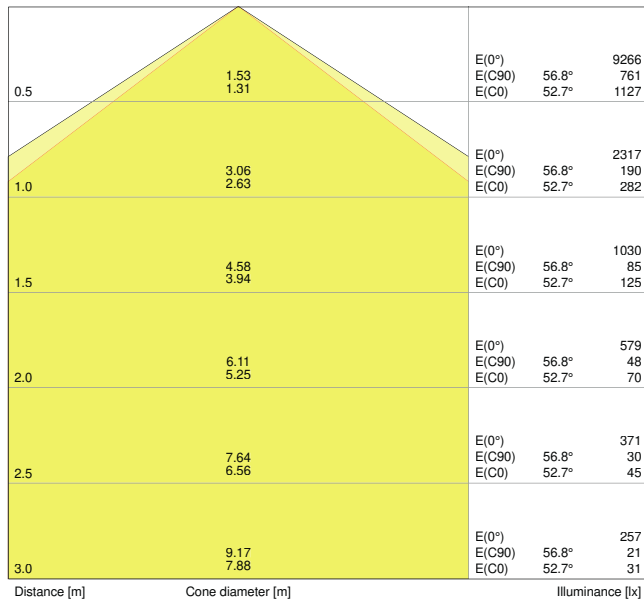

### Product features

- Beam angle: 105°
- Luminous efficacy: up to 135 lm/W
- Fixed energy taps for electrical connection
- High-quality aluminum casing
- Type of protection: IP20
- Follows the unified LEDVANCE design language (SCALE design)

### Photometrical data

Luminous flux	6600 lm
Luminous efficacy	125 lm/W
Color temperature	3000 K
Light color (designation)	Warm White
Color rendering index Ra	$\geq 80$
Standard deviation of color matching	$\leq 3$ sdc <sub>m</sub>
Low flicker	Yes
Photobiological safety group acc. to EN62778	RG1
Photobiological safety group acc. to EN62471	RG1
Beam angle	105 °