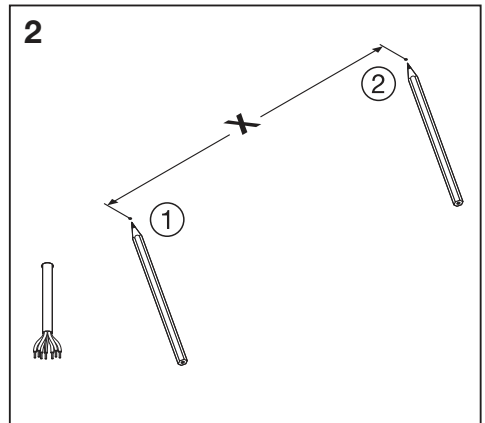

**TruSys®
MOUNTING BRACKETS**
EAN 4058075100435

2x