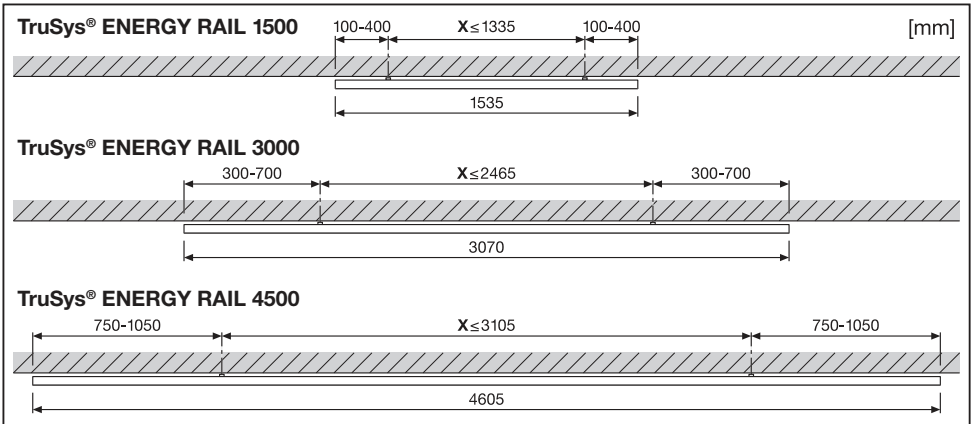

**TruSys®
MOUNTING BRACKETS**
EAN 4058075100435

2x