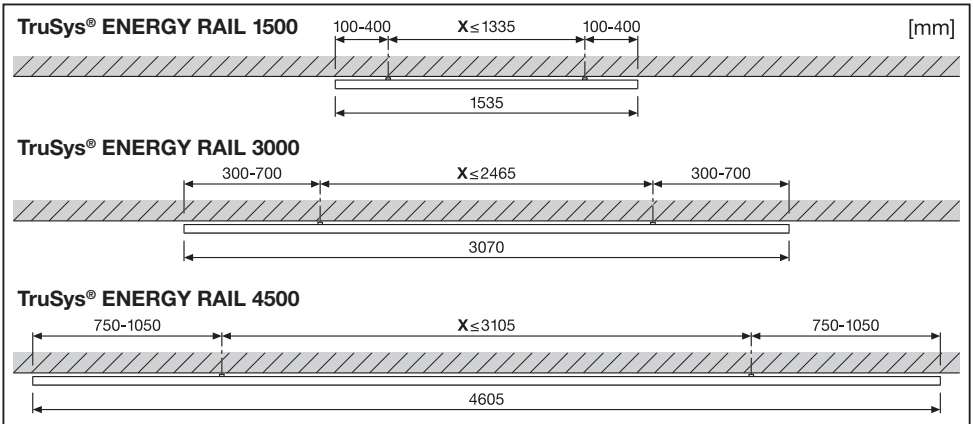

TruSys®
MOUNTING BRACKETS
EAN 4058075100435

2x