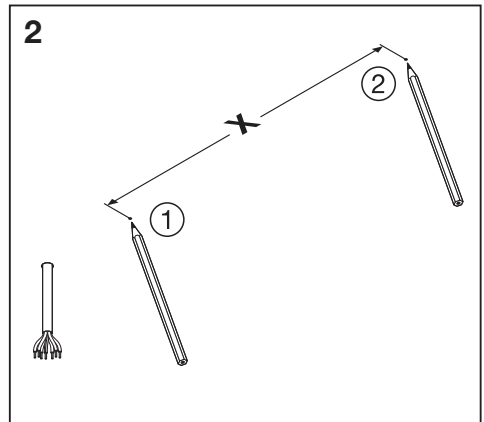

TruSys®
MOUNTING BRACKETS
EAN 4058075100435

2x