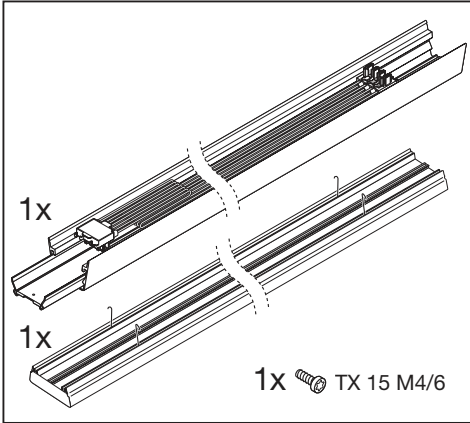

TruSys®
MOUNTING BRACKETS
EAN 4058075100435

2x