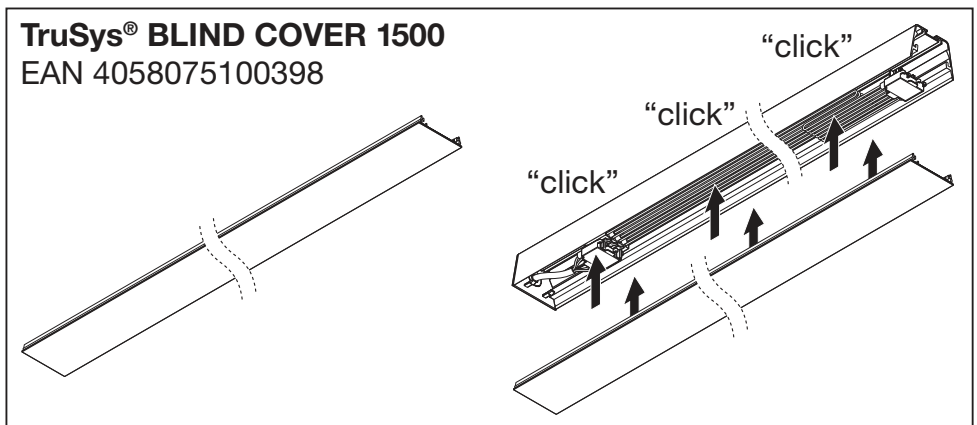

TruSys®
MOUNTING BRACKETS
 EAN 4058075100435

2x

TruSys®
ELECTRICAL CONNECTOR
EAN 4058075155589

8

9

10

11

12