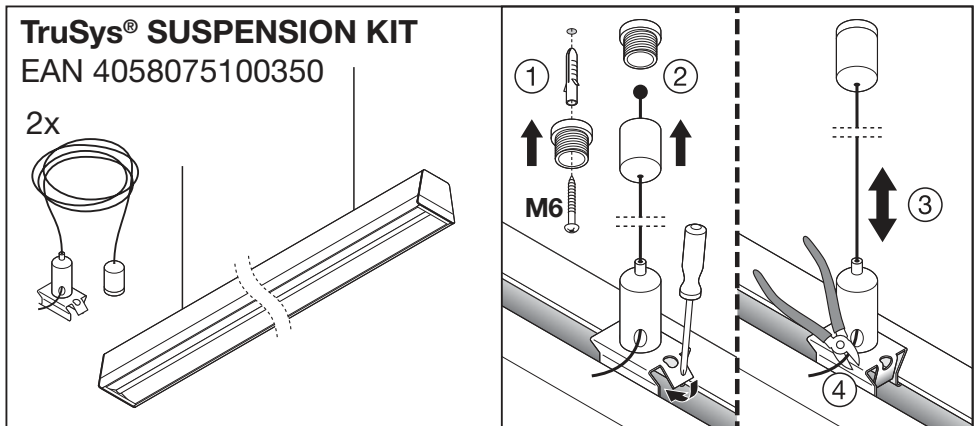

TruSys®
MOUNTING BRACKETS
 EAN 4058075100435

2x

TruSys®
ELECTRICAL CONNECTOR
EAN 4058075155589

8

9

10

11

12