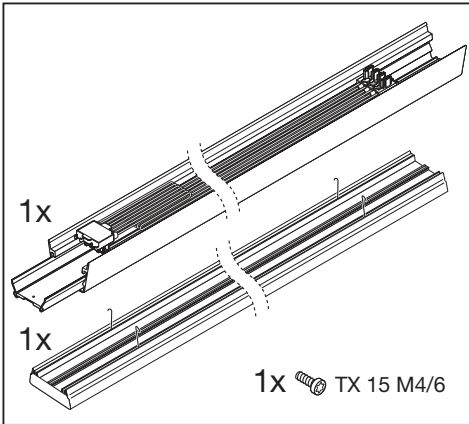

**TruSys®
MOUNTING BRACKETS**
EAN 4058075100435

2x