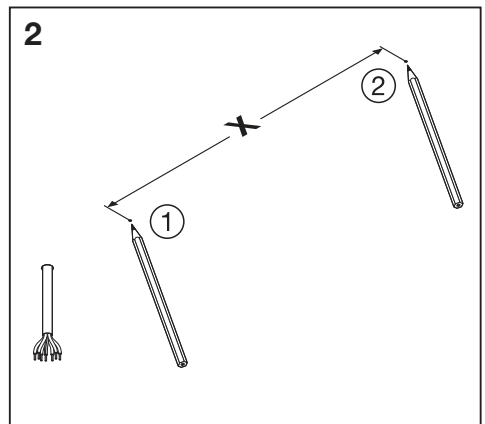

**TruSys®
MOUNTING BRACKETS**
EAN 4058075100435

2x