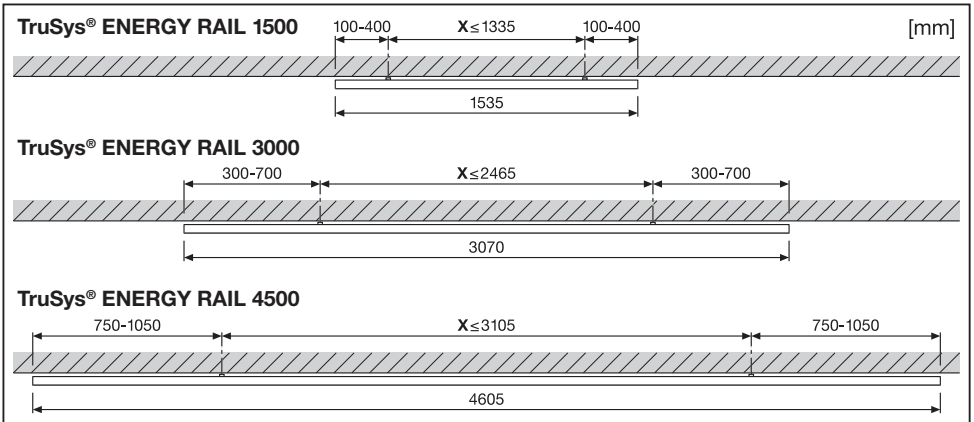

**TruSys®
MOUNTING BRACKETS**
EAN 4058075100435

2x