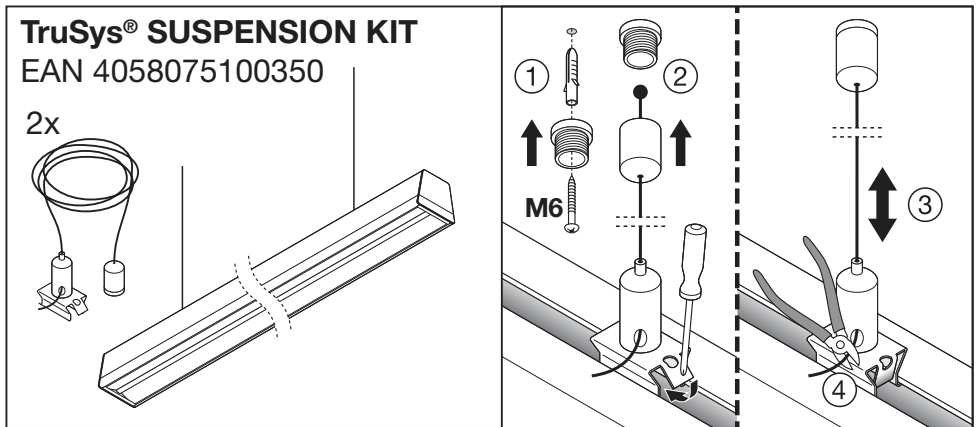

TruSys®
MOUNTING BRACKETS
 EAN 4058075100435

2x

TruSys®
ELECTRICAL CONNECTOR
EAN 4058075155589

8

9

10

11

12