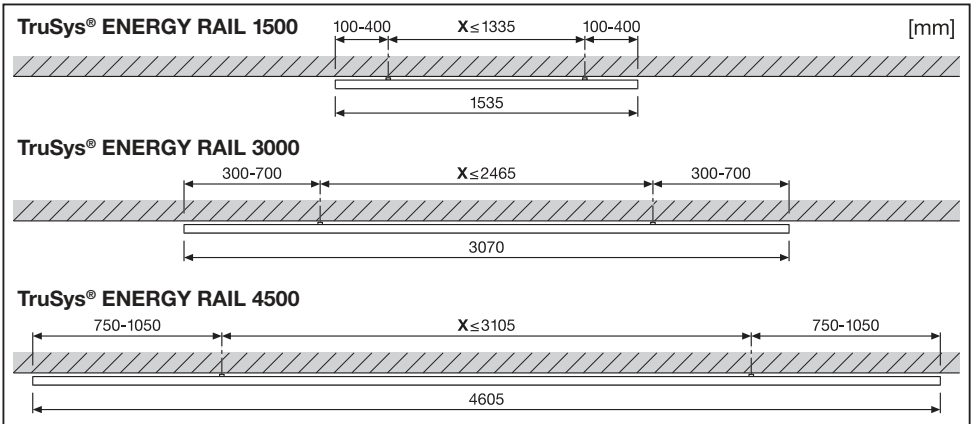

TruSys®
MOUNTING BRACKETS
EAN 4058075100435

2x