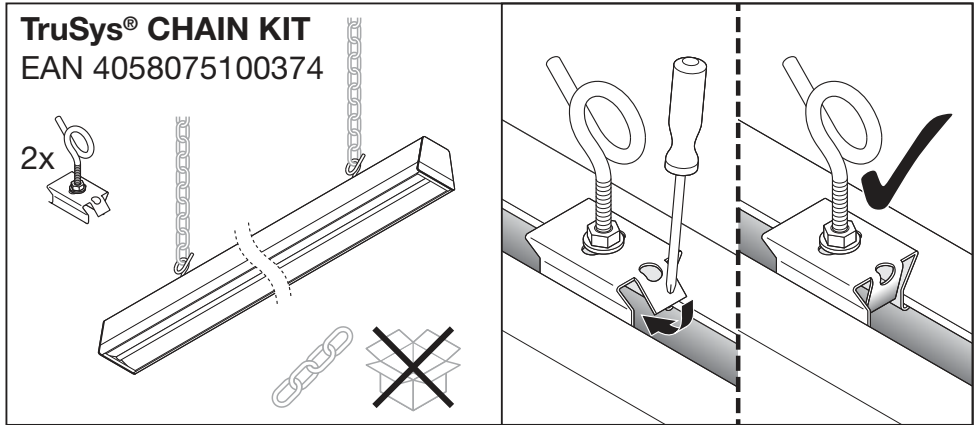

TruSys®
MOUNTING BRACKETS
 EAN 4058075100435

2x

TruSys®
ELECTRICAL CONNECTOR
EAN 4058075155589

8

9

10

11

12