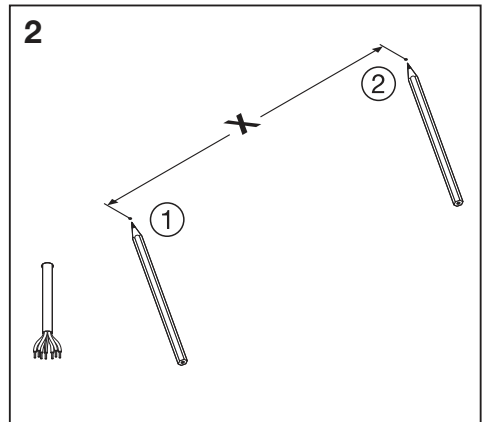

TruSys®
MOUNTING BRACKETS
EAN 4058075100435

2x