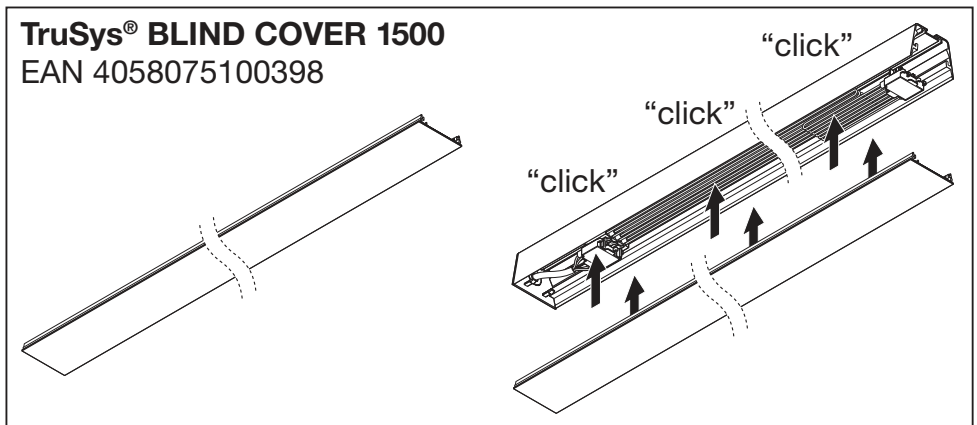

TruSys®
MOUNTING BRACKETS
 EAN 4058075100435

2x

TruSys®
ELECTRICAL CONNECTOR
EAN 4058075155589

8

9

10

11

12