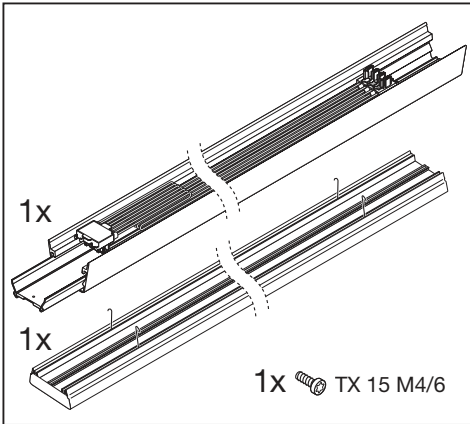

TruSys®
MOUNTING BRACKETS
EAN 4058075100435

2x