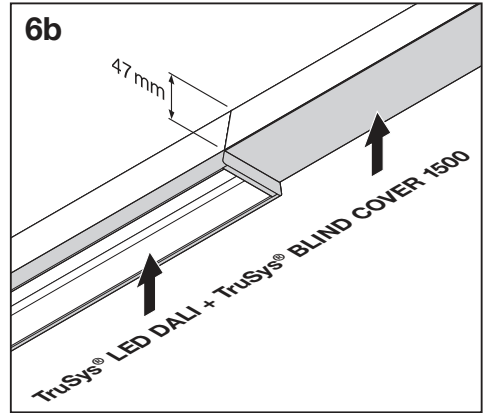

TruSys®
MOUNTING BRACKETS
 EAN 4058075100435

2x

TruSys®
ELECTRICAL CONNECTOR
EAN 4058075155589

8

9

10

11

12