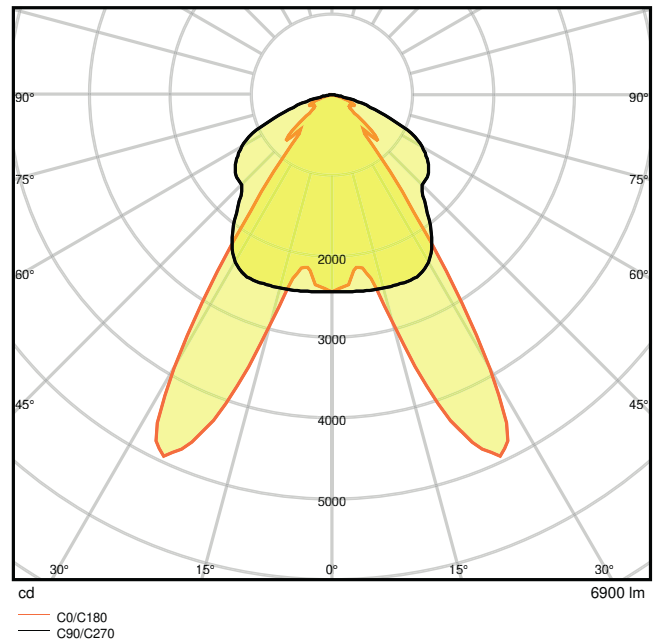

Product features

- Double asymmetric wallwasher light distribution with beam angle 2x 35°
- Luminous efficacy: up to 135 lm/W
- Fixed energy taps for electrical connection
- High-quality aluminum casing
- Type of protection: IP20
- Follows the unified LEDVANCE design language (SCALE design)

Photometrical data

Luminous flux	6900 lm
Luminous efficacy	130 lm/W
Color temperature	4000 K
Light color (designation)	Cool White
Color rendering index Ra	≥ 80
Standard deviation of color matching	≤ 3 sdc _m
Low flicker	Yes
Photobiological safety group acc. to EN62778	RG1
Photobiological safety group acc. to EN62471	RG1
Beam angle	2 x 35 °

LDC typ cone

LDC typ polar

Dimensions & Weight

Length	1534.00 mm
Width	71.00 mm
Height	53.00 mm
Product weight	1800.00 g

Materials & Colors

Product color	Silver
Housing color	Silver
Body material	Aluminum
Cover material	Polymethylmethacrylate (PMMA)