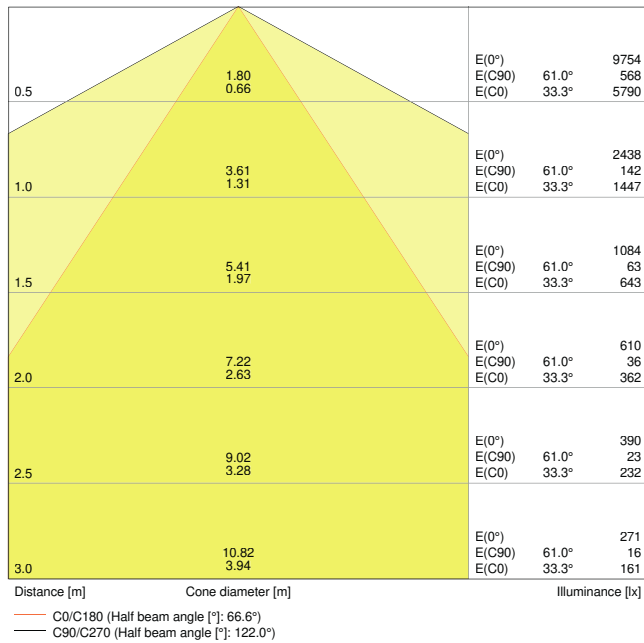

Product benefits

- Innovative optical design with a rod lense-technology over the entire length of the luminaire
- Internal holders prevent the luminaire from falling while being mounted
- Easy electrical and mechanical connection to the mounting rail via snap-in mounting
- Bidirectional light distribution for lighting and accentuation of shelves
- Clean look as mounting brackets are not visible when mounted
- Plug-and-play system allows easy installation
- High-value design
- Rows of up to 81 (On-Off) / 91 (DALI) luminaires and an overall length of 124 m (On-Off) / 151 m (DALI) possible
- Energy savings of up to 65 % compared to luminaires with 2 x 80 W T5 lamps
- Version with DALI ECG available

Product features

- Double asymmetric wallwasher light distribution with beam angle 2x 35°
- Luminous efficacy: up to 135 lm/W
- Fixed energy taps for electrical connection
- High-quality aluminum casing
- Type of protection: IP20
- Follows the unified LEDVANCE design language (SCALE design)

Photometrical data

Luminous flux	6900 lm
Luminous efficacy	130 lm/W
Color temperature	4000 K
Light color (designation)	Cool White
Color rendering index Ra	≥ 80
Standard deviation of color matching	≤ 3 sdc _m
Low flicker	Yes
Photobiological safety group acc. to EN62778	RG1
Photobiological safety group acc. to EN62471	RG1
Beam angle	2 x 35 °

LDC typ cone

LDC typ polar

Dimensions & Weight

Length	1534.00 mm
Width	71.00 mm
Height	53.00 mm
Product weight	1800.00 g

Materials & Colors

Product color	Silver
Housing color	Silver
Body material	Aluminum
Cover material	Polymethylmethacrylate (PMMA)