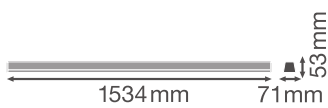

Product features

- Double asymmetric wallwasher light distribution with beam angle 2x 35°
- Luminous efficacy: up to 135 lm/W
- Fixed energy taps for electrical connection
- High-quality aluminum casing
- Type of protection: IP20
- Follows the unified LEDVANCE design language (SCALE design)

Photometrical data

Luminous flux	6900 lm
Luminous efficacy	130 lm/W
Color temperature	4000 K
Light color (designation)	Cool White
Color rendering index Ra	≥ 80
Standard deviation of color matching	≤ 3 sdc _m
Low flicker	Yes
Photobiological safety group acc. to EN62778	RG1
Photobiological safety group acc. to EN62471	RG1
Beam angle	2 x 35 °

LDC typ cone

LDC typ polar

Dimensions & Weight

Length	1534.00 mm
Width	71.00 mm
Height	53.00 mm
Product weight	1800.00 g

Materials & Colors

Product color	Silver
Housing color	Silver
Body material	Aluminum
Cover material	Polymethylmethacrylate (PMMA)