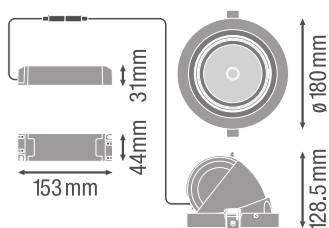

Product features

- Large faceted reflector for high light output
- Beam angle: 24°

- Rotation angle: 0°...350°, tilt angle: 0°...35°
- Diameter of required ceiling cut out: 165...170 mm

TECHNICAL DATA

Electrical data

Photometrical data

Luminous flux	3350 lm
Luminous efficacy	95 lm/W
Color temperature	3000 K
Light color (designation)	Warm White
Color rendering index Ra	> 80
Standard deviation of color matching	< 5 sdc _m
Luminous intensity	-
Low flicker	Yes
Flickering metric (Pst LM)	-
Stroboscope effect metric (SVM)	-
Photobiological safety group acc. to EN62778	RG1
Beam angle	24 °

LDC typ cone

LDC typ polar

Dimensions & Weight

Diameter	180.00 mm
Height	129.00 mm
Product weight	1126.00 g

Materials & Colors

Product color	White
Housing color	White

Body material	Aluminum
Cover material	Polymethylmethacrylate (PMMA)
Glow Wire Test according to IEC 60695-2-12	650 °C
Mercury content	0.0 mg

Application & Mounting

Ambient temperature range	-20...+45 °C
Type of connection	Screw terminal, 2-Pole (L,N)
Type of protection	IP20
Protection class IK (shock resistance)	IK03
Dimmable	No
Mounting type	Recessed
Mounting location	Ceiling
Application environment	Indoor
Mounting diameter	170 mm
Mounting depth	150 mm
Adjustable	Yes
LED module replaceable	Not replaceable
With light source	Yes