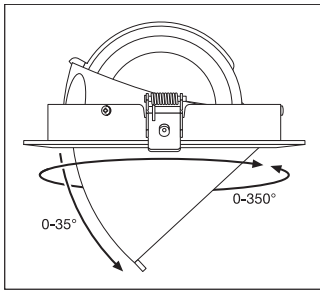

ADDITIONAL CATALOG INFORMATION

References / Links

- For Guarantee see www.ledvance.com/guarantee

DISCLAIMER

Subject to change without notice. Errors and omission excepted. Always make sure to use the most recent release.