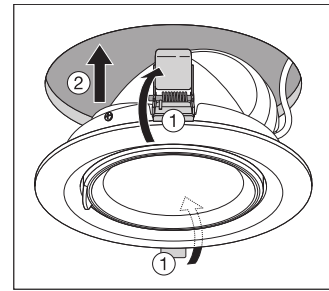

ADDITIONAL CATALOG INFORMATION

References / Links

- For Guarantee see www.ledvance.com/guarantee

DISCLAIMER

Subject to change without notice. Errors and omission excepted. Always make sure to use the most recent release.