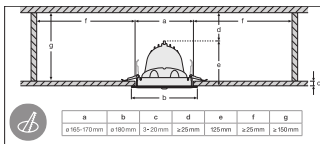

ADDITIONAL CATALOG INFORMATION

References / Links

- For Guarantee see www.ledvance.com/guarantee

DISCLAIMER

Subject to change without notice. Errors and omission excepted. Always make sure to use the most recent release.