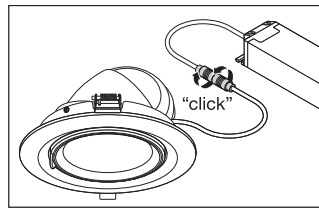

ADDITIONAL CATALOG INFORMATION

References / Links

- For Guarantee see www.ledvance.com/guarantee

DISCLAIMER

Subject to change without notice. Errors and omission excepted. Always make sure to use the most recent release.