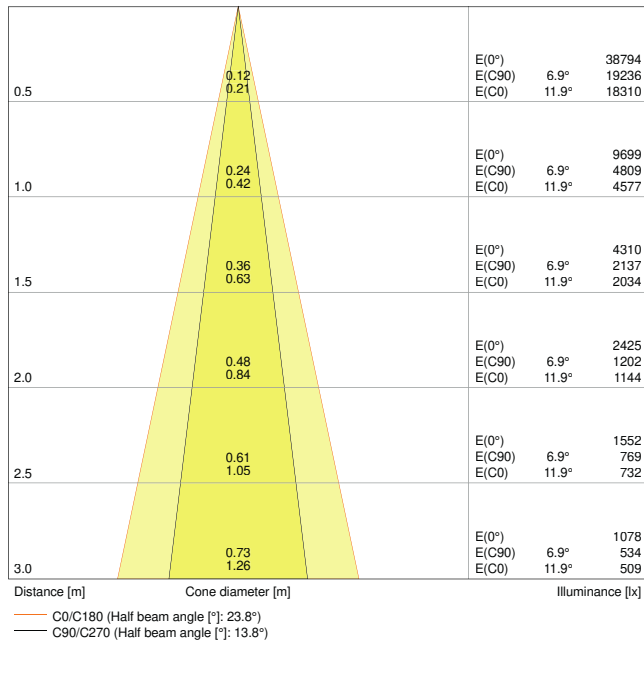

Product features

- Large faceted reflector for high light output
- Beam angle: 24°

- Rotation angle: 0°...350°, tilt angle: 0°...35°
- Diameter of required ceiling cut out: 165...170 mm

TECHNICAL DATA

Electrical data

Nominal wattage	35.00 W
Nominal voltage	220...240 V
Mains frequency	50...60 Hz
Nominal current	850 mA
Inrush current	40 A
Inrush current time T_{h50}	100 μ s
Max. no. of lum. on circuit break. B16 A	15
Max. no. of lum. on circuit break. C10 A	9
Max. no. of lum. on circuit break. C16 A	15
Power factor λ	> 0.90
Total harmonic distortion	20 %
Protection class	II
Operating mode	External LED driver

Photometrical data

Luminous flux	3350 lm
Luminous efficacy	95 lm/W
Color temperature	3000 K
Light color (designation)	Warm White
Color rendering index Ra	> 80
Standard deviation of color matching	< 5 sdc _m
Luminous intensity	-
Low flicker	Yes
Flickering metric (Pst LM)	-
Stroboscope effect metric (SVM)	-
Photobiological safety group acc. to EN62778	RG1
Beam angle	24 °

LDC typ cone

LDC typ polar

Dimensions & Weight

Diameter	180.00 mm
Height	129.00 mm
Product weight	1126.00 g

Materials & Colors

Product color	White
Housing color	White

Body material	Aluminum
Cover material	Polymethylmethacrylate (PMMA)
Glow Wire Test according to IEC 60695-2-12	650 °C
Mercury content	0.0 mg