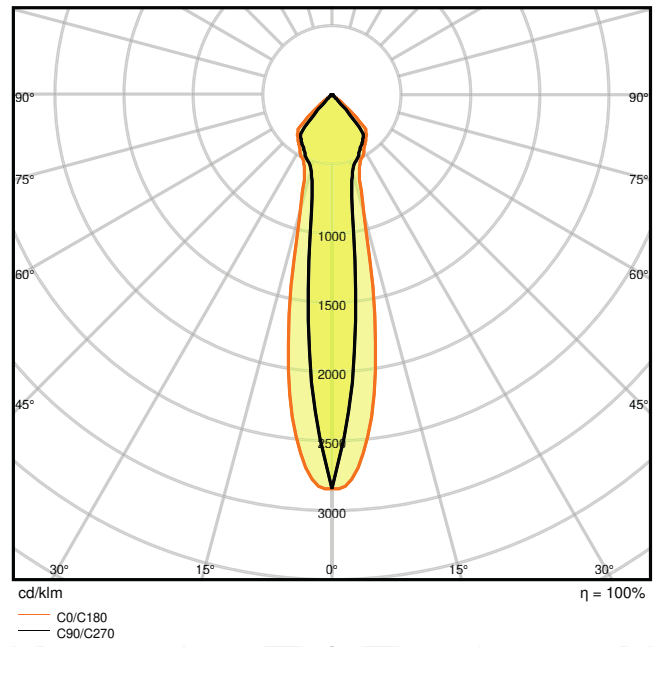

Product features

- Large faceted reflector for high light output
- Beam angle: 24°

- Rotation angle: 0°...350°, tilt angle: 0°...35°
- Diameter of required ceiling cut out: 165...170 mm

TECHNICAL DATA

Electrical data

Photometrical data

Luminous flux	3350 lm
Luminous efficacy	95 lm/W
Color temperature	3000 K
Light color (designation)	Warm White
Color rendering index Ra	> 80
Standard deviation of color matching	< 5 sdc _m
Luminous intensity	-
Low flicker	Yes
Flickering metric (Pst LM)	-
Stroboscope effect metric (SVM)	-
Photobiological safety group acc. to EN62778	RG1
Beam angle	24 °

LDC typ cone

LDC typ polar

Dimensions & Weight

Diameter	180.00 mm
Height	129.00 mm
Product weight	1126.00 g

Materials & Colors

Product color	White
Housing color	White

Body material	Aluminum
Cover material	Polymethylmethacrylate (PMMA)
Glow Wire Test according to IEC 60695-2-12	650 °C
Mercury content	0.0 mg