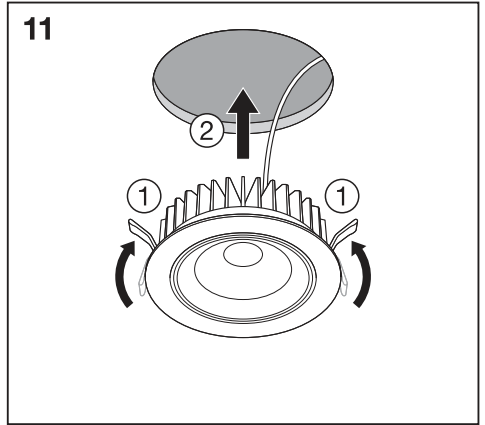

RoHS

C10449057
G11034658
10.01.18

LEDVANCE GmbH
Steinerne Furt 62
86167 Augsburg, Germany
www.ledvance.com