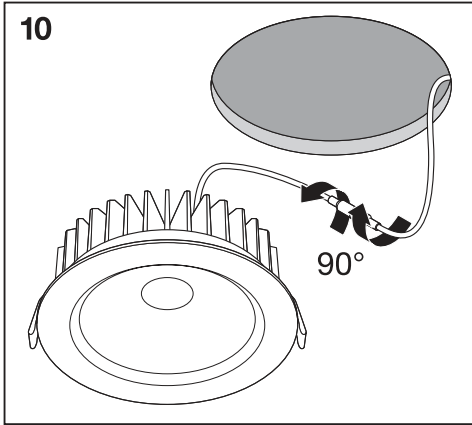

RoHS

C10449057
G11034658
10.01.18

LEDVANCE GmbH
Steinerne Furt 62
86167 Augsburg, Germany
www.ledvance.com