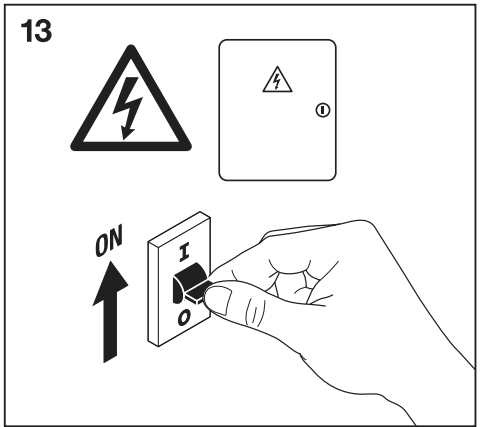

RoHS

C10449057
G11034658
10.01.18

LEDVANCE GmbH
Steinerne Furt 62
86167 Augsburg, Germany
www.ledvance.com