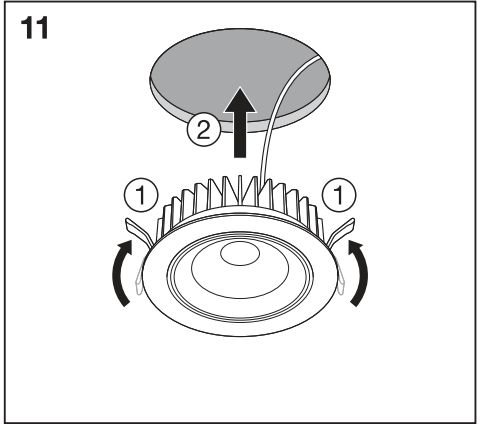

RoHS

C10449057
G11034658
10.01.18

LEDVANCE GmbH
Steinerne Furt 62
86167 Augsburg, Germany
www.ledvance.com