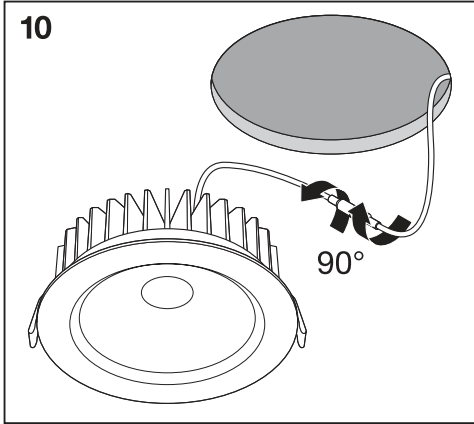

RoHS

C10449057
G11034658
10.01.18

LEDVANCE GmbH
Steinerne Furt 62
86167 Augsburg, Germany
www.ledvance.com