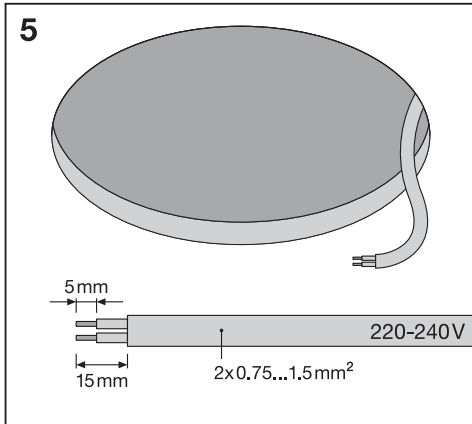

## SPOT LED

	EAN	Ø x h [mm]	W	lm	lm/W	K	I <sub>0</sub> [mA]
Spot LED adjust 4.5W/3000K 230V IP20	4058075126886	80 x 36	4.5	360	80	3000	170mA@27-42V 50V Max.
Spot LED adjust 6.5W/3000K 230V IP20	4058075126909	80 x 36	6.5	550	85	3000	170mA@27-42V 50V Max.
Spot LED adjust 8W/3000K 230V IP20	4058075126848	81 x 51	8	660	85	3000	170mA@27-42V 50V Max.
Spot LED adjust 8W/4000K 230V IP20	4058075126862	81 x 51	8	720	90	4000	170mA@27-42V 50V Max.
Spot-FP LED fix 7W/3000K 230V IP65	4058075127333	90 x 72	7	530	75	3000	170mA@27-42V 50V Max.
Spot-DK LED fix 7W/3000K 230V IP44	4058075127166	70 x 58	7	580	85	3000	170mA@27-42V 50V Max.

**1a**

	Ø
SPOT LED adjust 4.5 W 3000 K	68 mm
SPOT LED adjust 6.5 W 3000 K	68 mm
SPOT LED adjust 8 W 3000 K	83 mm
SPOT LED adjust 8 W 4000 K	83 mm

**1b**

BS476-20:1978  
BS476-21:1978

	Ø
SPOT-FP LED 7 W 3000 K	68 mm

**1c**

	Ø
SPOT-DK LED 7 W 3000 K	63 mm

**2**

C10449057  
G11034657V2  
26.03.21

LEDVANCE GmbH  
Steinerne Furt 62  
86167 Augsburg, Germany  
[www.ledvance.com](http://www.ledvance.com)