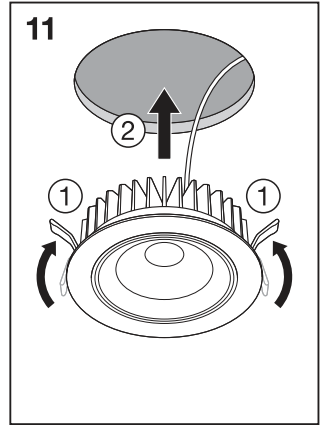

C10449057
G11034657V2
26.03.21

LEDVANCE GmbH
Steinerne Furt 62
86167 Augsburg, Germany
www.ledvance.com