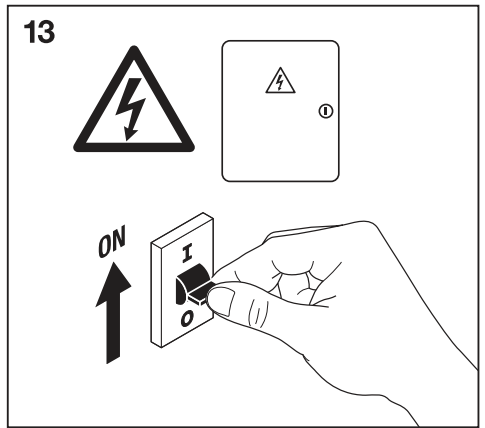

C10449057
G11034657V2
26.03.21

LEDVANCE GmbH
Steinerne Furt 62
86167 Augsburg, Germany
www.ledvance.com