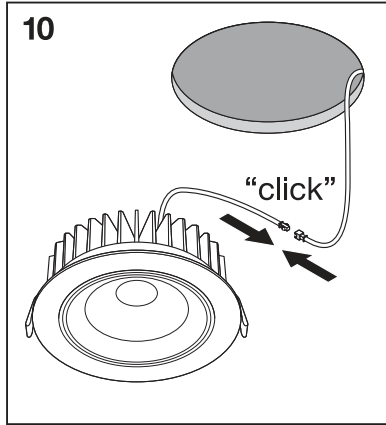

C10449057
G11034657V2
26.03.21

LEDVANCE GmbH
Steinerne Furt 62
86167 Augsburg, Germany
www.ledvance.com