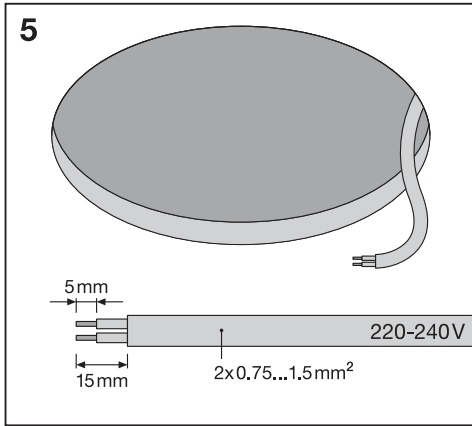

SPOT LED

	EAN	Ø x h [mm]	W	lm	lm/W	K	I ₀ [mA]
Spot LED adjust 4.5W/3000K 230V IP20	4058075126886	80 x 36	4.5	360	80	3000	170mA@27-42V 50V Max.
Spot LED adjust 6.5W/3000K 230V IP20	4058075126909	80 x 36	6.5	550	85	3000	170mA@27-42V 50V Max.
Spot LED adjust 8W/3000K 230V IP20	4058075126848	81 x 51	8	660	85	3000	170mA@27-42V 50V Max.
Spot LED adjust 8W/4000K 230V IP20	4058075126862	81 x 51	8	720	90	4000	170mA@27-42V 50V Max.
Spot-FP LED fix 7W/3000K 230V IP65	4058075127333	90 x 72	7	530	75	3000	170mA@27-42V 50V Max.
Spot-DK LED fix 7W/3000K 230V IP44	4058075127166	70 x 58	7	580	85	3000	170mA@27-42V 50V Max.

1a

	Ø
SPOT LED adjust 4.5 W 3000 K	68 mm
SPOT LED adjust 6.5 W 3000 K	68 mm
SPOT LED adjust 8 W 3000 K	83 mm
SPOT LED adjust 8 W 4000 K	83 mm

1b

BS476-20:1978
BS476-21:1978

	Ø
SPOT-FP LED 7 W 3000 K	68 mm

1c

	Ø
SPOT-DK LED 7 W 3000 K	63 mm

2

C10449057
G11034657V2
26.03.21

LEDVANCE GmbH
Steinerne Furt 62
86167 Augsburg, Germany
www.ledvance.com