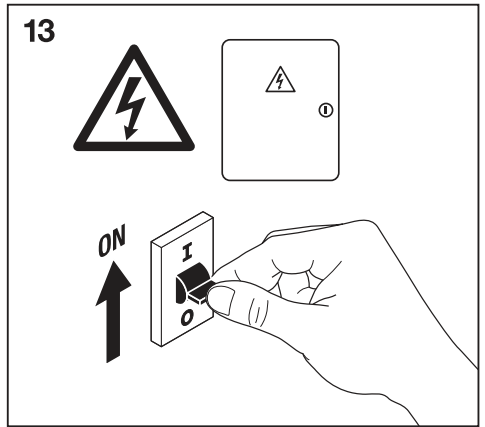

C10449057
G11034657V2
26.03.21

LEDVANCE GmbH
Steinerne Furt 62
86167 Augsburg, Germany
www.ledvance.com