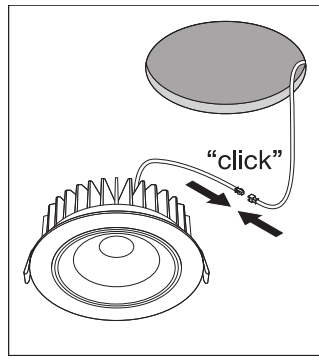

References / Links

– For Guarantee see www.ledvance.com/guarantee

DISCLAIMER

Subject to change without notice. Errors and omission excepted. Always make sure to use the most recent release.