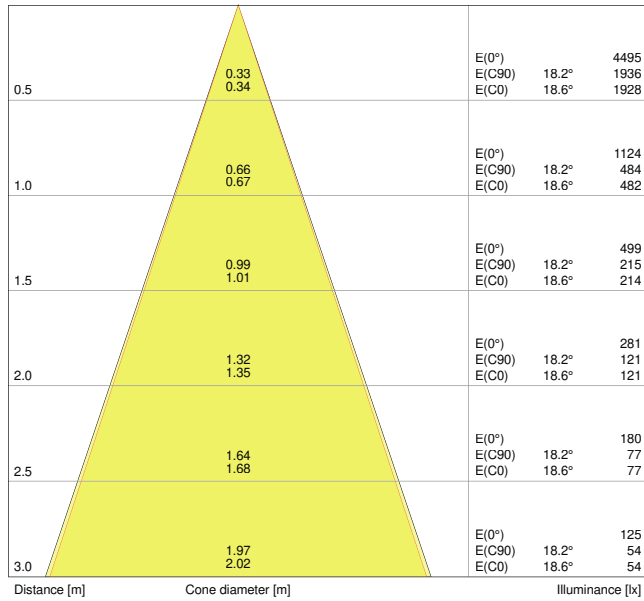

### Product features

- Fire-resistant (up to 90 minutes, tested in accordance with EN 1365-2:2014 'fire resistance tests for loadbearing elements - Part 2: Floors and roofs')

- Outdoor use and fire-resistant (up to 90 minutes, BS476-20:1987 and BS476-21:1987)
- Compatible with standard ceiling cutouts of 68 mm
- Initial color consistency:  $\leq 4$  SDCM
- Type of protection, front side: IP65

### Photometrical data

Luminous flux	530 lm
Luminous efficacy	75 lm/W
Color temperature	3000 K
Light color (designation)	Warm White
Color rendering index Ra	> 80
Standard deviation of color matching	$\leq 4$ sdcn
Photobiological safety group acc. to EN62778	RG0
Photobiological safety group acc. to EN62471	RG0
Beam angle	38 °

### Dimensions & Weight

Diameter	90.00 mm
Height	72.00 mm
Product weight	289.00 g