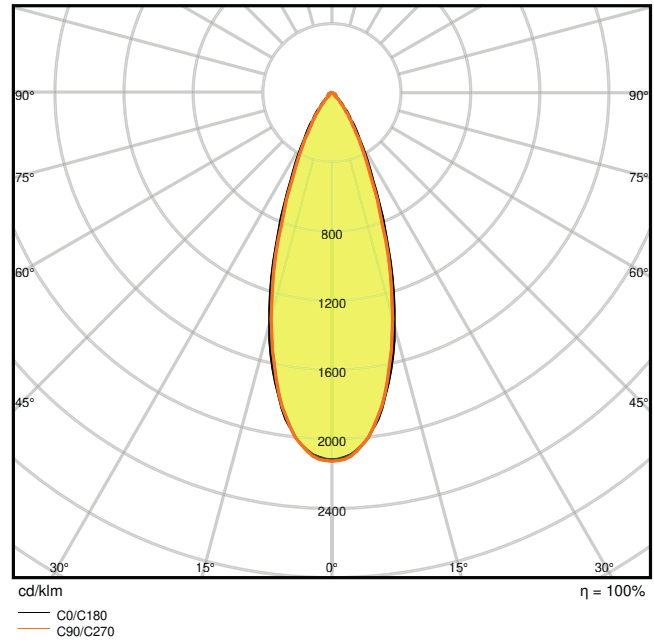

LDC typ polar