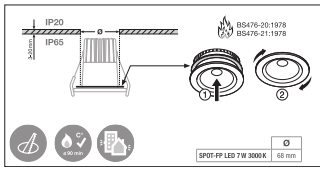

References / Links

– For Guarantee see www.ledvance.com/guarantee

DISCLAIMER

Subject to change without notice. Errors and omission excepted. Always make sure to use the most recent release.