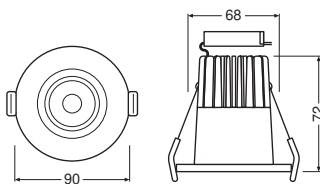

### Photometrical data

Luminous flux	530 lm
Luminous efficacy	75 lm/W
Color temperature	3000 K
Light color (designation)	Warm White
Color rendering index Ra	> 80
Standard deviation of color matching	$\leq 4$ sdcn
Photobiological safety group acc. to EN62778	RG0
Photobiological safety group acc. to EN62471	RG0
Beam angle	38 °

### Dimensions & Weight

Diameter	90.00 mm
Height	72.00 mm
Product weight	289.00 g