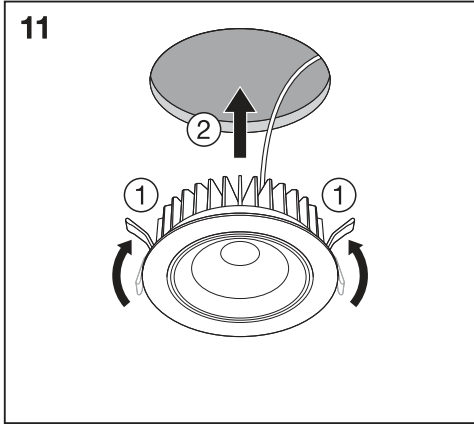

RoHS

C10449057
G11034658
10.01.18

LEDVANCE GmbH
Steinerne Furt 62
86167 Augsburg, Germany
www.ledvance.com