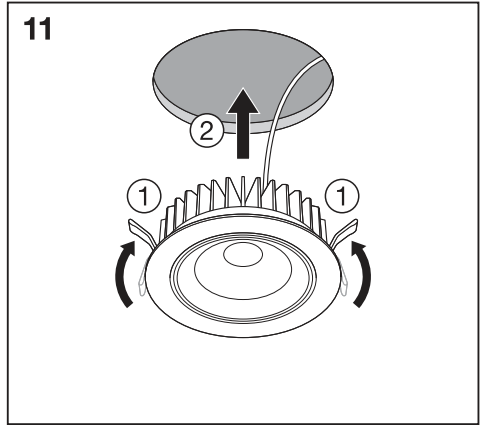

**1a**

|                                   | Ø     |
|-----------------------------------|-------|
| Spot LED fix 8W/3000K WT DIM IP44 | 68 mm |
| Spot LED fix 8W/4000K WT DIM IP44 | 68 mm |

**1b**

BS476-20:1978  
BS476-21:1978

|                                     | Ø     |
|-------------------------------------|-------|
| SpotFP LED fix 8W/3000K WT DIM IP65 | 68 mm |
| SpotFP LED fix 8W/4000K WT DIM IP65 | 68 mm |

**2**

**3**