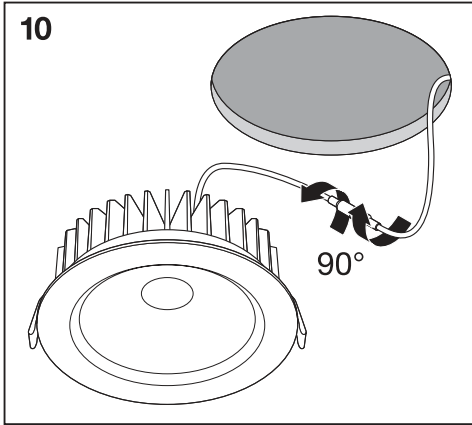

**1a**

|                                   | Ø     |
|-----------------------------------|-------|
| Spot LED fix 8W/3000K WT DIM IP44 | 68 mm |
| Spot LED fix 8W/4000K WT DIM IP44 | 68 mm |

**1b**

BS476-20:1978  
BS476-21:1978

|                                     | Ø     |
|-------------------------------------|-------|
| SpotFP LED fix 8W/3000K WT DIM IP65 | 68 mm |
| SpotFP LED fix 8W/4000K WT DIM IP65 | 68 mm |

**2**

**3**