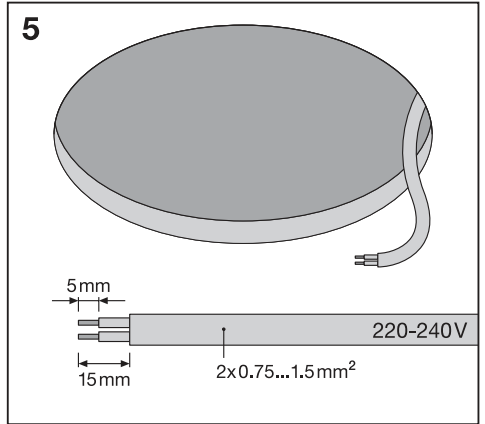

## SPOT LED DIM\*

|                                     | EAN           | Ø x h [mm] | W | lm  | lm/W | K    | I <sub>0</sub> [mA]   |
|-------------------------------------|---------------|------------|---|-----|------|------|-----------------------|
| SpotFP LED fix 8W/3000K WT DIM IP65 | 4058075127432 | 81 x 51    | 8 | 620 | 75   | 3000 | 170mA@27-42V 50V Max. |
| SpotFP LED fix 8W/4000K WT DIM IP65 | 4058075127555 | 81 x 51    | 8 | 670 | 80   | 4000 | 170mA@27-42V 50V Max. |
| SpotFP LED fix 8W/3000K SI DIM IP65 | 4058075127371 | 81 x 51    | 8 | 620 | 75   | 3000 | 170mA@27-42V 50V Max. |
| SpotFP LED fix 8W/4000K SI DIM IP65 | 4058075127494 | 81 x 51    | 8 | 670 | 80   | 4000 | 170mA@27-42V 50V Max. |
| Spot LED fix 8W/3000K WT DIM IP44   | 4058075127043 | 81 x 51    | 8 | 620 | 75   | 3000 | 170mA@27-42V 50V Max. |
| Spot LED fix 8W/4000K WT DIM IP44   | 4058075127104 | 81 x 51    | 8 | 670 | 80   | 4000 | 170mA@27-42V 50V Max. |
| Spot LED fix 8W/3000K SI DIM IP44   | 4058075126923 | 81 x 51    | 8 | 620 | 75   | 3000 | 170mA@27-42V 50V Max. |
| Spot LED fix 8W/4000K SI DIM IP44   | 4058075127067 | 81 x 51    | 8 | 670 | 80   | 4000 | 170mA@27-42V 50V Max. |

**1a**

|                                   | Ø     |
|-----------------------------------|-------|
| Spot LED fix 8W/3000K WT DIM IP44 | 68 mm |
| Spot LED fix 8W/4000K WT DIM IP44 | 68 mm |

**1b**

BS476-20:1978  
BS476-21:1978

|                                     | Ø     |
|-------------------------------------|-------|
| SpotFP LED fix 8W/3000K WT DIM IP65 | 68 mm |
| SpotFP LED fix 8W/4000K WT DIM IP65 | 68 mm |

**2**

**3**