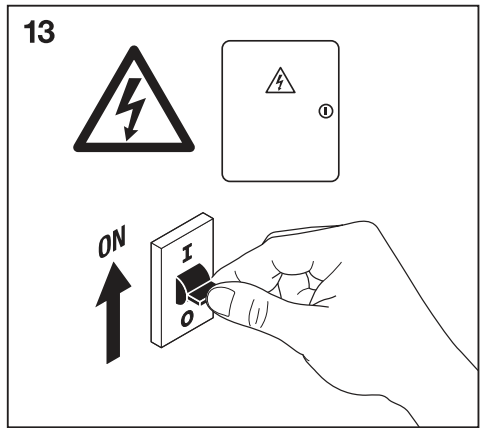

|                                     | Ø     |
|-------------------------------------|-------|
| SpotFP LED fix 8W/3000K WT DIM IP65 | 68 mm |
| SpotFP LED fix 8W/4000K WT DIM IP65 | 68 mm |

**2**

**3**