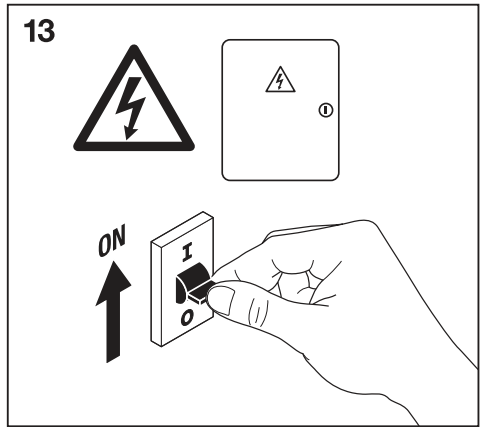

RoHS

C10449057
G11034658
10.01.18

LEDVANCE GmbH
Steinerne Furt 62
86167 Augsburg, Germany
www.ledvance.com