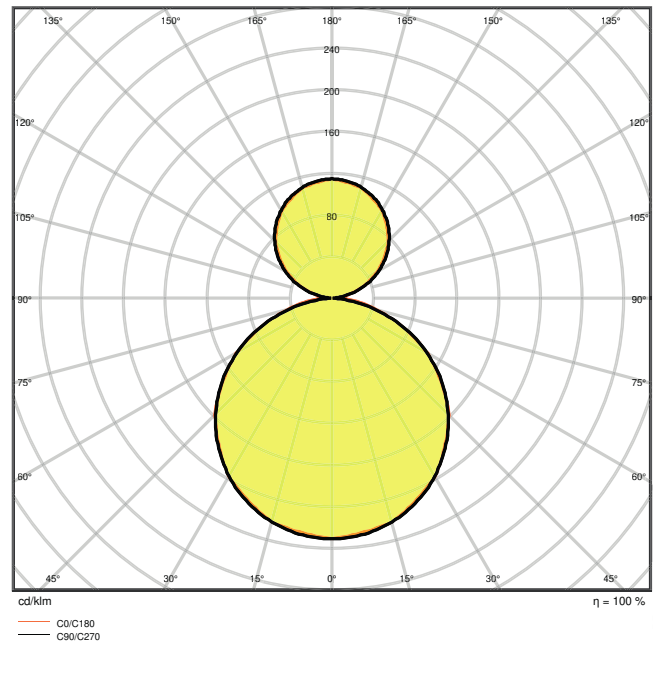

### Photometrical data

Luminous flux	4000 lm
Luminous efficacy	110 lm/W
Color temperature	4000 K
Light color (designation)	Cool White
Color rendering index Ra	$\geq 80$
Standard deviation of color matching	4 sdc <sub>m</sub>
Luminous intensity	-
Low flicker	Yes
Flickering metric (Pst LM)	-
Stroboscope effect metric (SVM)	-
Photobiological safety group acc. to EN62778	RG0
Beam angle	110 °
UGR	< 19

LDC typ cone

LDC typ polar

Dimensions & Weight

Length	1200.00 mm
Width	300.00 mm
Height	16.00 mm
Product weight	4525.00 g

Materials & Colors

Product color	White
---------------	-------

Housing color	White
Body material	Aluminum
Cover material	Polymethylmethacrylate (PMMA)
Light emitting surface material	Polystyrene
Glow Wire Test according to IEC 60695-2-12	650 °C
Mercury content	0.0 mg