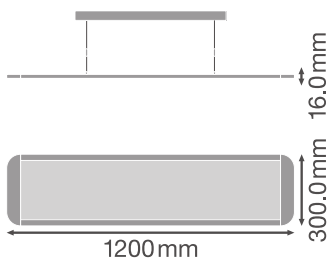

### Photometrical data

Luminous flux	4000 lm
Luminous efficacy	110 lm/W
Color temperature	4000 K
Light color (designation)	Cool White
Color rendering index Ra	$\geq 80$
Standard deviation of color matching	4 sdc <sub>m</sub>
Luminous intensity	-
Low flicker	Yes
Flickering metric (Pst LM)	-
Stroboscope effect metric (SVM)	-
Photobiological safety group acc. to EN62778	RG0
Beam angle	110 °
UGR	< 19

LDC typ cone

LDC typ polar

Dimensions & Weight

Length	1200.00 mm
Width	300.00 mm
Height	16.00 mm
Product weight	4525.00 g

Materials & Colors

Product color	White
---------------	-------

Housing color	White
Body material	Aluminum
Cover material	Polymethylmethacrylate (PMMA)
Light emitting surface material	Polystyrene
Glow Wire Test according to IEC 60695-2-12	650 °C
Mercury content	0.0 mg