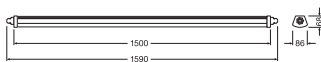

### Photometrical data

Luminous flux	6700 lm
Luminous efficacy	120 lm/W
Color temperature	4000 K
Light color (designation)	Cool White
Color rendering index Ra	> 80
Standard deviation of color matching	$\leq 5$ sdc <sub>m</sub>
Luminous intensity	-
Flickering metric (Pst LM)	-
Stroboscope effect metric (SVM)	-
Photobiological safety group acc. to EN62778	RG0
Beam angle	120 °

LDC typ cone

LDC typ polar

Dimensions & Weight

Length	1590.00 mm
Width	86.00 mm
Height	68.00 mm
Product weight	1380.00 g

Materials & Colors

Product color	Gray
Housing color	Gray
Body material	Polycarbonate (PC)
Cover material	Polycarbonate (PC)
Light emitting surface material	Polycarbonate (PC)