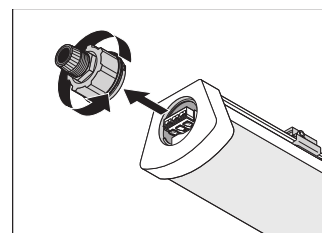

DOWNLOAD DATA

User instruction

Addon Technical Information

Tender documents

Declarations of conformity

IES file (IES)

LDT file (Eulumdat)

R3D file (Relux 3D Model)

M3D file (3D Model)

ULD file (DIALux)

UGR file (UGR table)

LOGISTICAL DATA

Product code	Packaging unit (Pieces/Unit)	Dimensions (length x width x height)	Gross weight	Volume
4058075210110	Shipping box 6	1,640 mm x 200 mm x 240 mm	10035.00 g	78.72 dm³

The mentioned product code describes the smallest quantity unit which can be ordered. One shipping unit can contain one or more single products. When placing an order, for the quantity please enter single or multiples of a shipping unit.

ADDITIONAL CATALOG INFORMATION