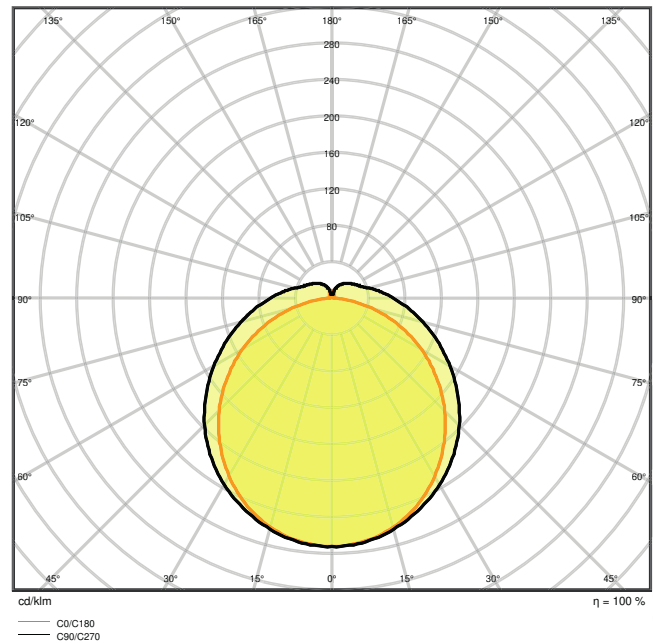

### Photometrical data

Luminous flux	6700 lm
Luminous efficacy	120 lm/W
Color temperature	4000 K
Light color (designation)	Cool White
Color rendering index Ra	> 80
Standard deviation of color matching	$\leq 5$ sdc <sub>m</sub>
Luminous intensity	-
Flickering metric (Pst LM)	-
Stroboscope effect metric (SVM)	-
Photobiological safety group acc. to EN62778	RG0
Beam angle	120 °

LDC typ cone

LDC typ polar

Dimensions & Weight

Length	1590.00 mm
Width	86.00 mm
Height	68.00 mm
Product weight	1380.00 g

Materials & Colors

Product color	Gray
Housing color	Gray
Body material	Polycarbonate (PC)
Cover material	Polycarbonate (PC)
Light emitting surface material	Polycarbonate (PC)