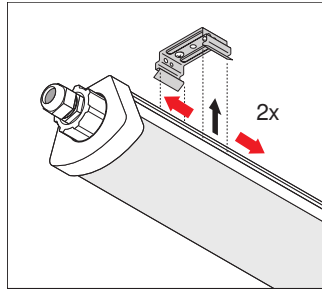

References / Links

- For Guarantee see www.ledvance.com/guarantee

DISCLAIMER

Subject to change without notice. Errors and omission excepted. Always make sure to use the most recent release.