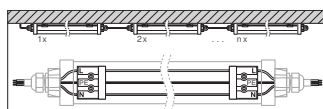

DOWNLOAD DATA

User instruction

Addon Technical Information

Tender documents

Declarations of conformity

IES file (IES)

LDT file (Eulumdat)

R3D file (Relux 3D Model)

M3D file (3D Model)

ULD file (DIALux)

UGR file (UGR table)

LOGISTICAL DATA

Product code	Packaging unit (Pieces/Unit)	Dimensions (length x width x height)	Gross weight	Volume
4058075210110	Shipping box 6	1,640 mm x 200 mm x 240 mm	10035.00 g	78.72 dm³

The mentioned product code describes the smallest quantity unit which can be ordered. One shipping unit can contain one or more single products. When placing an order, for the quantity please enter single or multiples of a shipping unit.

ADDITIONAL CATALOG INFORMATION