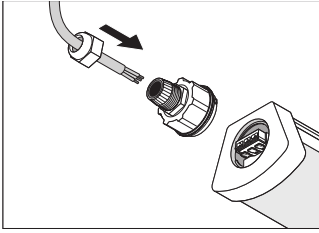

References / Links

- For Guarantee see www.ledvance.com/guarantee

DISCLAIMER

Subject to change without notice. Errors and omission excepted. Always make sure to use the most recent release.