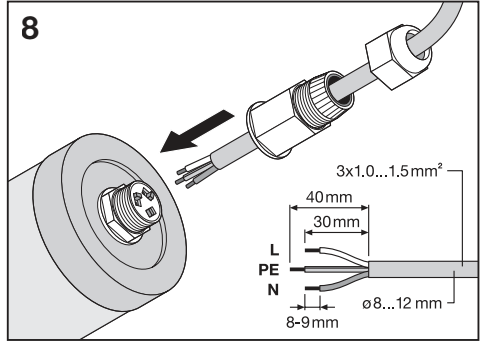

LEDVANCE GmbH
Steinerne Furt 62
86167 Augsburg, Germany
www.ledvance.com

C10449057
G11142745

09.05.22

© LEDVANCE Ltd, Aquila House
Delta Crescent, Westbrook, Warrington
WA5 7NR, United Kingdom