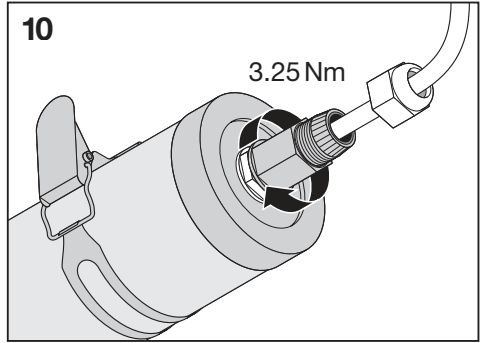

LEDVANCE GmbH
Steinerne Furt 62
86167 Augsburg, Germany
www.ledvance.com

C10449057
G11142745

09.05.22

© LEDVANCE Ltd, Aquila House
Delta Crescent, Westbrook, Warrington
WA5 7NR, United Kingdom