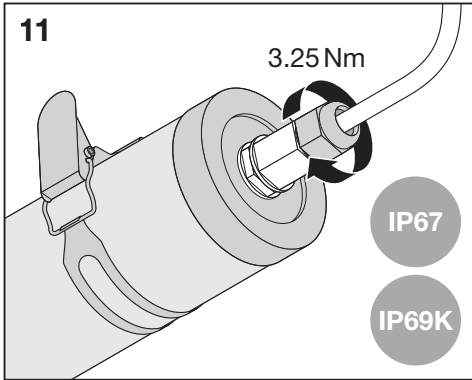

LEDVANCE GmbH
Steinerne Furt 62
86167 Augsburg, Germany
www.ledvance.com

C10449057
G11142745

09.05.22

© LEDVANCE Ltd, Aquila House
Delta Crescent, Westbrook, Warrington
WA5 7NR, United Kingdom