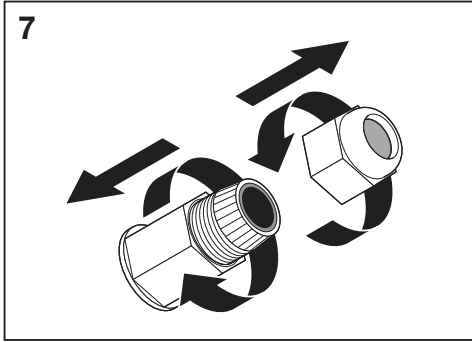

LEDVANCE GmbH
Steinerne Furt 62
86167 Augsburg, Germany
www.ledvance.com

C10449057
G11142745

09.05.22

© LEDVANCE Ltd, Aquila House
Delta Crescent, Westbrook, Warrington
WA5 7NR, United Kingdom