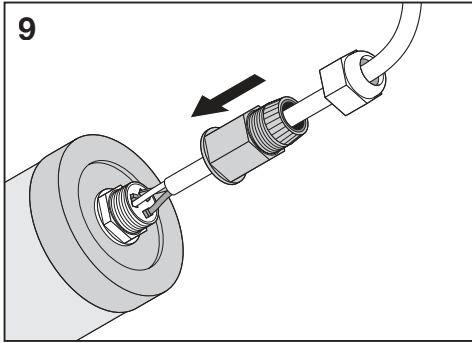

LEDVANCE GmbH
Steinerne Furt 62
86167 Augsburg, Germany
www.ledvance.com

C10449057
G11142745

09.05.22

© LEDVANCE Ltd, Aquila House
Delta Crescent, Westbrook, Warrington
WA5 7NR, United Kingdom