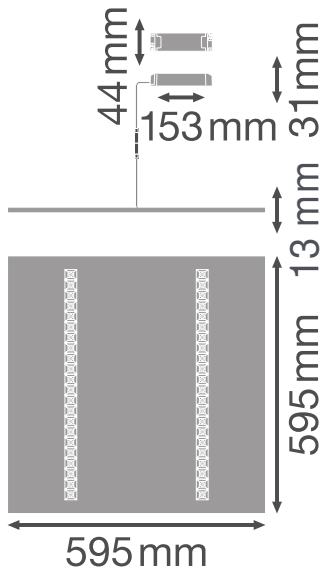

### Photometrical data

Luminous flux	4000 lm
Luminous efficacy	120 lm/W
Color temperature	4000 K
Light color (designation)	Warm White
Color rendering index Ra	$\geq 80$
Standard deviation of color matching	3 sdc <sub>m</sub>
Luminous intensity	-
Low flicker	Yes
Flickering metric (Pst LM)	-
Stroboscope effect metric (SVM)	-
Photobiological safety group acc. to EN62778	RG1
Beam angle	70 °
UGR	< 16

LDC typ cone

LDC typ polar

### Dimensions & Weight

Length	595.00 mm
Width	595.00 mm
Height	13.00 mm
Product weight	3500.00 g