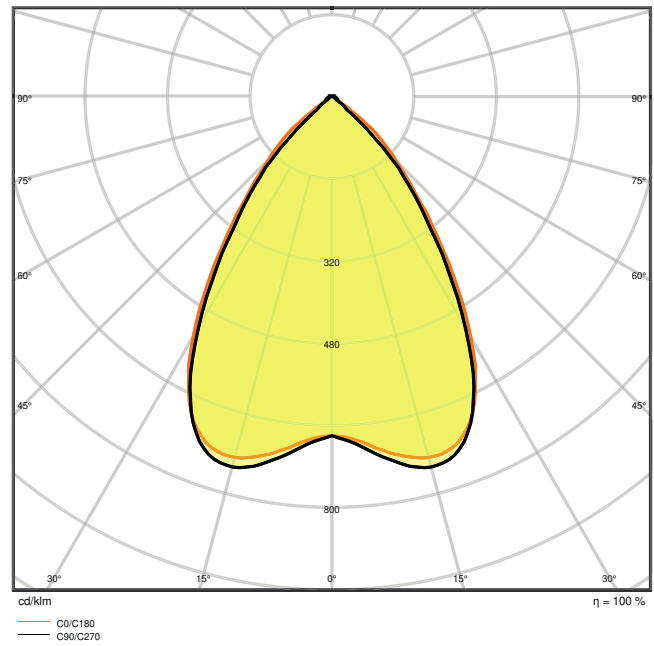

LDC typ polar

Dimensions & Weight

Length	595.00 mm
Width	595.00 mm
Height	13.00 mm
Product weight	3500.00 g