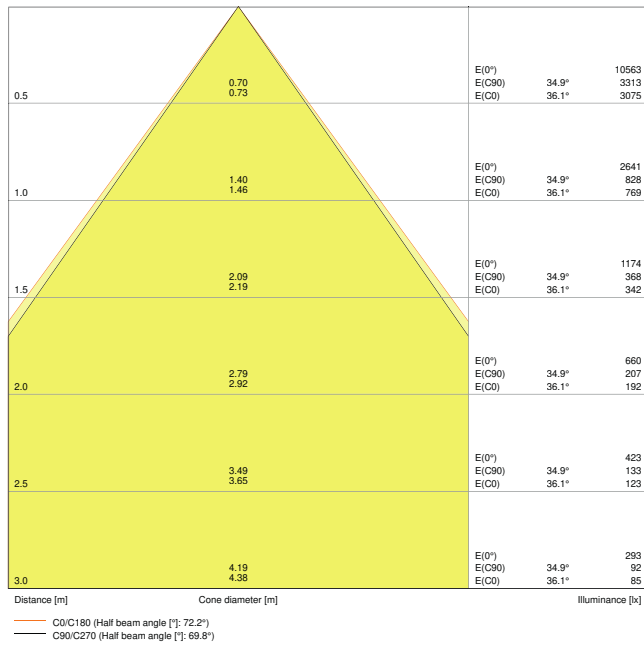

### Photometrical data

Luminous flux	4000 lm
Luminous efficacy	120 lm/W
Color temperature	4000 K
Light color (designation)	Warm White
Color rendering index Ra	$\geq 80$
Standard deviation of color matching	3 sdc <sub>m</sub>
Luminous intensity	-
Low flicker	Yes
Flickering metric (Pst LM)	-
Stroboscope effect metric (SVM)	-
Photobiological safety group acc. to EN62778	RG1
Beam angle	70 °
UGR	< 16

### Dimensions & Weight

Length	595.00 mm
Width	595.00 mm
Height	13.00 mm
Product weight	3500.00 g