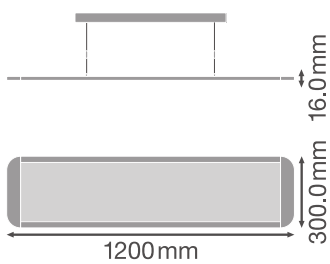

Photometrical data

Luminous flux	3800 lm
Luminous efficacy	105 lm/W
Color temperature	3000 K
Light color (designation)	Cool White
Color rendering index Ra	≥ 80
Standard deviation of color matching	4 sdc _m
Low flicker	Yes
Flickering metric (Pst LM)	-
Stroboscope effect metric (SVM)	-
Photobiological safety group acc. to EN62778	RG0
Beam angle	110 °
UGR	< 19

LDC typ cone

LDC typ polar

Dimensions & Weight

Length	1200.00 mm
Width	300.00 mm
Height	16.00 mm
Product weight	3500.00 g

Materials & Colors

Product color	White
---------------	-------

Housing color	White
Body material	Aluminum
Cover material	Polycarbonate (PC)
Light emitting surface material	Polycarbonate (PC)
Glow Wire Test according to IEC 60695-2-12	650 °C
Mercury content	0.0 mg