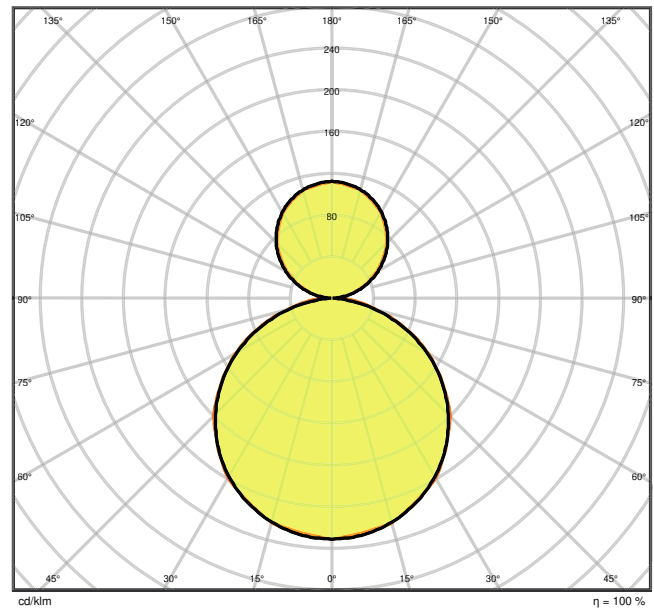

Photometrical data

Luminous flux	3800 lm
Luminous efficacy	105 lm/W
Color temperature	3000 K
Light color (designation)	Cool White
Color rendering index Ra	≥ 80
Standard deviation of color matching	4 sdc _m
Low flicker	Yes
Flickering metric (Pst LM)	-
Stroboscope effect metric (SVM)	-
Photobiological safety group acc. to EN62778	RG0
Beam angle	110 °
UGR	< 19

LDC typ cone

LDC typ polar

Dimensions & Weight

Length	1200.00 mm
Width	300.00 mm
Height	16.00 mm
Product weight	3500.00 g

Materials & Colors

Product color	White
---------------	-------

Housing color	White
Body material	Aluminum
Cover material	Polycarbonate (PC)
Light emitting surface material	Polycarbonate (PC)
Glow Wire Test according to IEC 60695-2-12	650 °C
Mercury content	0.0 mg