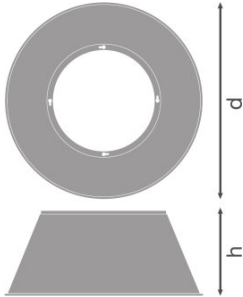

PRODUCT DATASHEET

HB ALU REFLECTOR 155 W - 210 W

HIGH BAY REFLECTOR GEN 3 | Reflectors for HIGH BAY GEN 3 luminaires

PRODUCT FEATURES

- High-quality aluminum reflector

TECHNICAL DATA

Light technical data

Beam angle	65 °
-------------------	------

Dimensions & weight

Diameter	500.0 mm
Height	235.0 mm
Product weight	635.00 g

Colors & materials

Body material	Aluminum
Product color	Silver

Additional product data

Mounting location	Luminaire
Product remark	Available from September 2020

LOGISTICAL DATA

Product code	Packaging unit (Pieces/Unit)	Dimensions (length x width x height)	Gross weight	Volume
4058075507050	Shipping carton box 2	547 mm x 267 mm x 554 mm	2135.00 g	80.91 dm ³

The mentioned product code describes the smallest quantity unit which can be ordered. One shipping unit can contain one or more single products. When placing an order, for the quantity please enter single or multiples of a shipping unit.