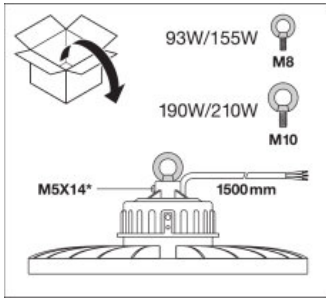

DISCLAIMER

Subject to change without notice. Errors and omission excepted. Always make sure to use the most recent release.