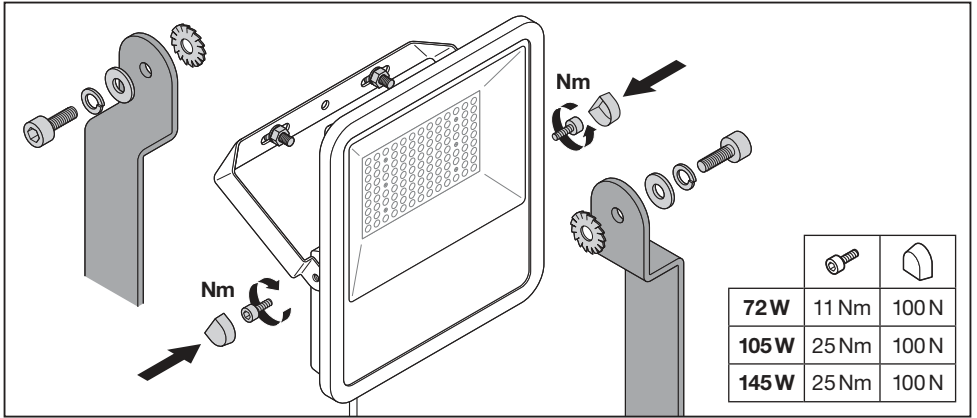

LEDVANCE GmbH - Steinerne Furt 62
86167 Augsburg, Germany
www.ledvance.com

LEDVANCE Ltd, Aquila House
Delta Crescent, Westbrook, Warrington
WA5 7NR, United Kingdom

C10449057
G11142826
04.05.22