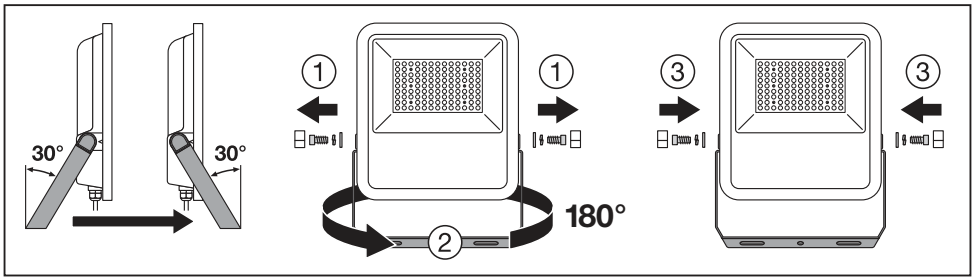

LEDVANCE GmbH - Steinerne Furt 62
86167 Augsburg, Germany
www.ledvance.com

LEDVANCE Ltd, Aquila House
Delta Crescent, Westbrook, Warrington
WA5 7NR, United Kingdom

C10449057
G11142826
04.05.22