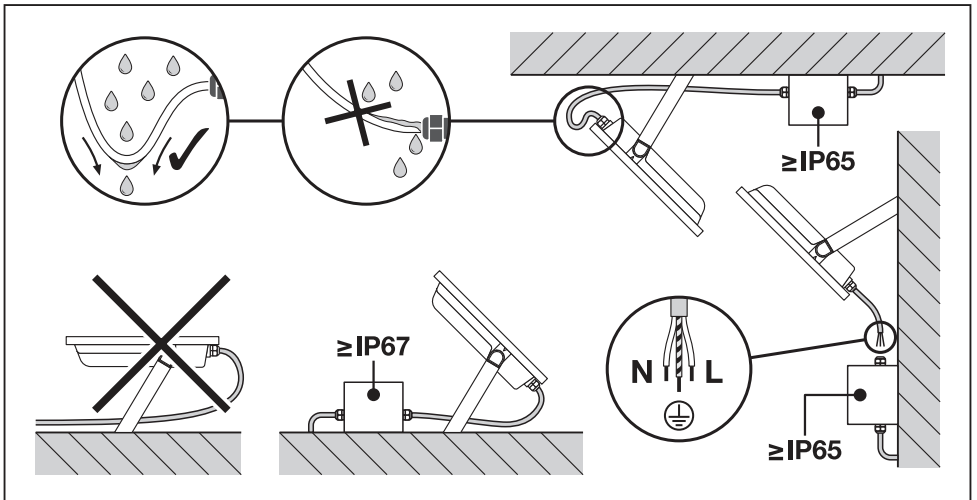

LEDVANCE GmbH - Steinerne Furt 62
86167 Augsburg, Germany
www.ledvance.com

LEDVANCE Ltd, Aquila House
Delta Crescent, Westbrook, Warrington
WA5 7NR, United Kingdom

C10449057
G11142826
04.05.22