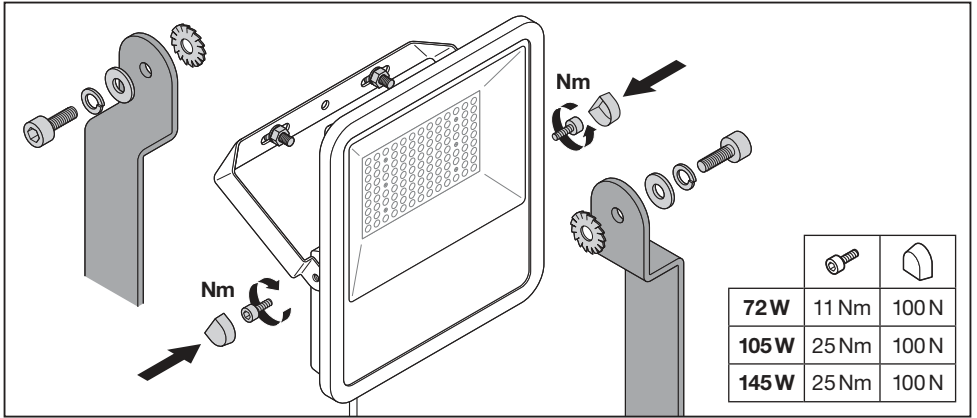

LEDVANCE GmbH - Steinerne Furt 62
86167 Augsburg, Germany
www.ledvance.com

© LEDVANCE Ltd, Aquila House
Delta Crescent, Westbrook, Warrington
WA5 7NR, United Kingdom

C10449057
G11142826
04.05.22