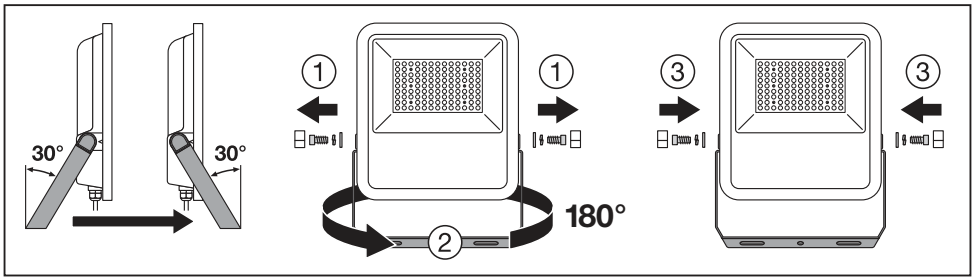

LEDVANCE GmbH - Steinerne Furt 62
86167 Augsburg, Germany
www.ledvance.com

© LEDVANCE Ltd, Aquila House
Delta Crescent, Westbrook, Warrington
WA5 7NR, United Kingdom

C10449057
G11142826
04.05.22