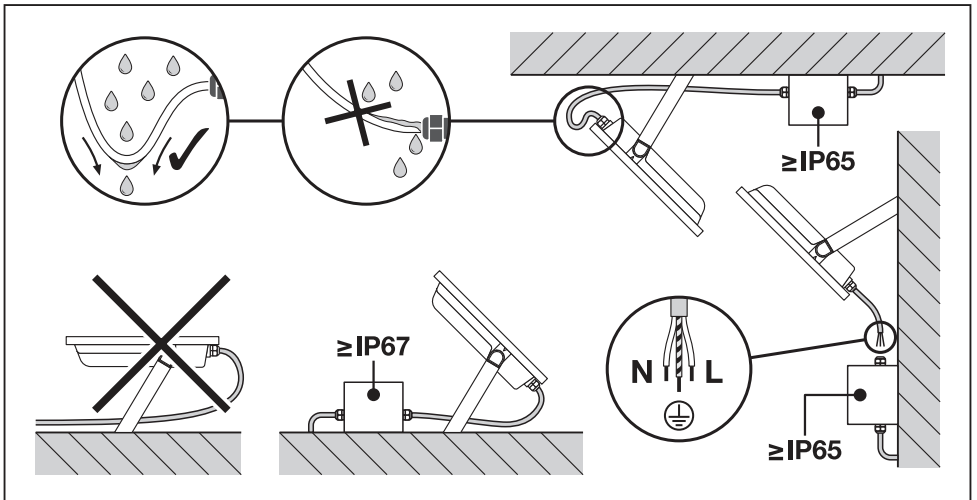

LEDVANCE GmbH - Steinerne Furt 62
86167 Augsburg, Germany
www.ledvance.com

© LEDVANCE Ltd, Aquila House
Delta Crescent, Westbrook, Warrington
WA5 7NR, United Kingdom

C10449057
G11142826
04.05.22