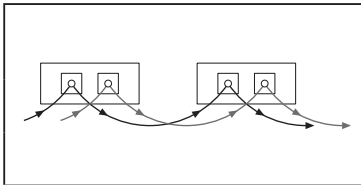

n	B16	C10	C16
DAMPPROOF 1200	27	24	39
DAMPPROOF 1500	26	23	37