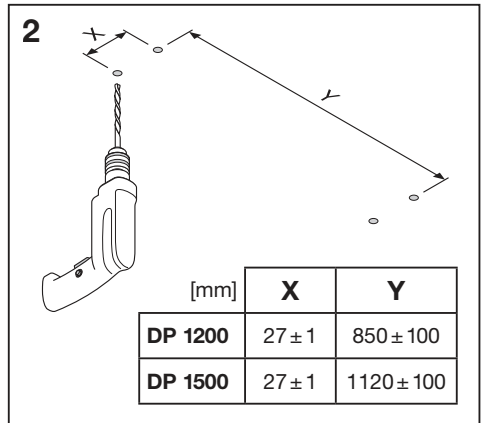

1x
DAMPPROOF
5TH IP65

2x
DAMPPROOF
5TH IP65

3x
DAMPPROOF
5TH IP65

... nx
DAMPPROOF
5TH IP65

n	B16	C10	C16
DAMPPROOF 1200	27	24	39
DAMPPROOF 1500	26	23	37