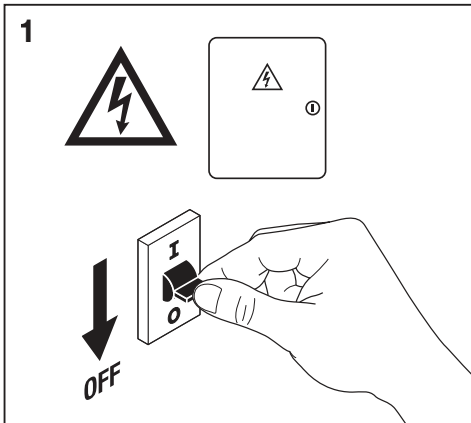

1x
DAMPPROOF
5TH IP65

2x
DAMPPROOF
5TH IP65

3x
DAMPPROOF
5TH IP65

... nx
DAMPPROOF
5TH IP65

n	B16	C10	C16
DAMPPROOF 1200	27	24	39
DAMPPROOF 1500	26	23	37