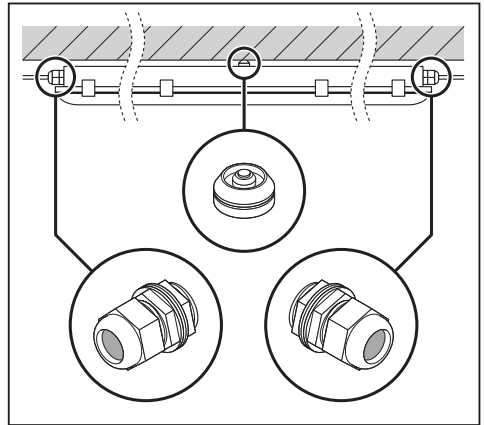

1x
DAMPPROOF
5TH IP65

2x
DAMPPROOF
5TH IP65

3x
DAMPPROOF
5TH IP65

...
nx
DAMPPROOF
5TH IP65