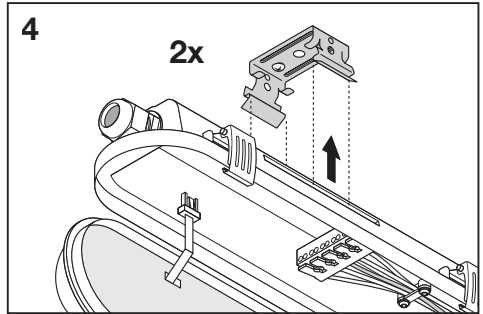

DAMPProof SENSOR IP65

Detection Area

Hold Time

Daylight threshold

1	2	
ON	ON	100 %
-	ON	75 %
ON	-	50 %
-	-	10 %

3	4	
ON	ON	5 s
-	ON	90 s
ON	-	5 min
-	-	15 min

5	6	
ON	ON	Disable
-	ON	50 lux
ON	-	10 lux
-	-	2 lux