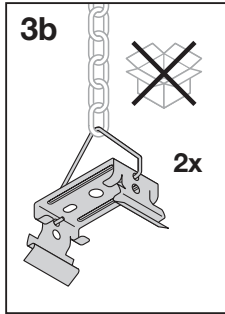

DAMPProof SENSOR IP65

Detection Area

Hold Time

Daylight threshold

1	2	
ON	ON	100 %
-	ON	75 %
ON	-	50 %
-	-	10 %

3	4	
ON	ON	5 s
-	ON	90 s
ON	-	5 min
-	-	15 min

5	6	
ON	ON	Disable
-	ON	50 lux
ON	-	10 lux
-	-	2 lux