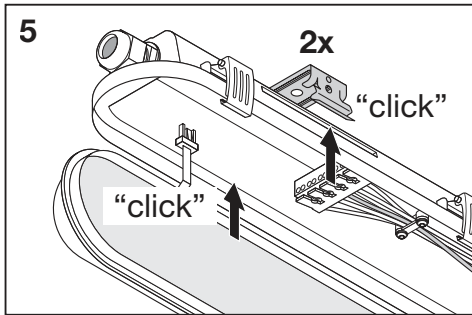

DAMPProof SENSOR IP65

Detection Area

Hold Time

Daylight threshold

1	2	
ON	ON	100 %
-	ON	75 %
ON	-	50 %
-	-	10 %

3	4	
ON	ON	5 s
-	ON	90 s
ON	-	5 min
-	-	15 min

5	6	
ON	ON	Disable
-	ON	50 lux
ON	-	10 lux
-	-	2 lux