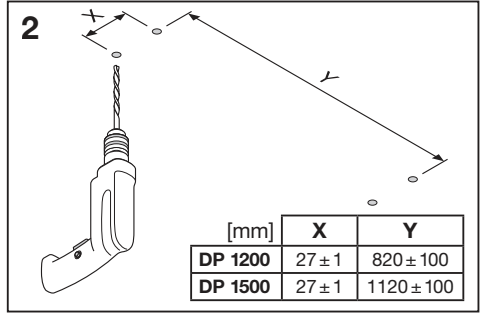

DAMPProof SENSOR IP65

Detection Area

Hold Time

Daylight threshold

1	2	
ON	ON	100 %
-	ON	75 %
ON	-	50 %
-	-	10 %

3	4	
ON	ON	5 s
-	ON	90 s
ON	-	5 min
-	-	15 min

5	6	
ON	ON	Disable
-	ON	50 lux
ON	-	10 lux
-	-	2 lux