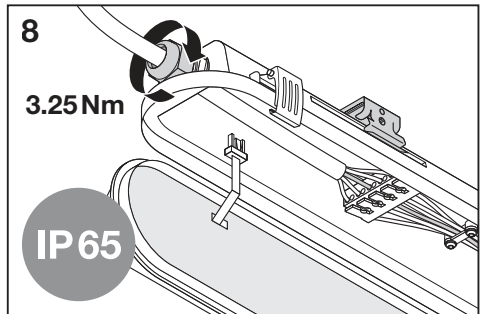

DAMPProof SENSOR IP65

Detection Area

Hold Time

Daylight threshold

1	2	
ON	ON	100 %
-	ON	75 %
ON	-	50 %
-	-	10 %

3	4	
ON	ON	5 s
-	ON	90 s
ON	-	5 min
-	-	15 min

5	6	
ON	ON	Disable
-	ON	50 lux
ON	-	10 lux
-	-	2 lux