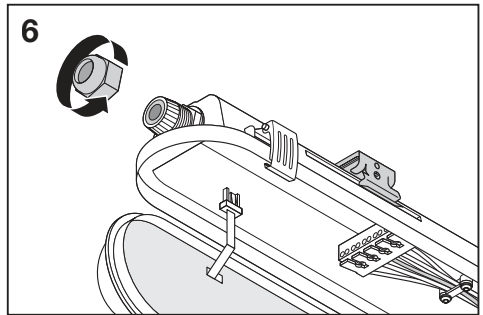

DAMPProof SENSOR IP65

Detection Area

Hold Time

Daylight threshold

1	2	
ON	ON	100 %
-	ON	75 %
ON	-	50 %
-	-	10 %

3	4	
ON	ON	5 s
-	ON	90 s
ON	-	5 min
-	-	15 min

5	6	
ON	ON	Disable
-	ON	50 lux
ON	-	10 lux
-	-	2 lux