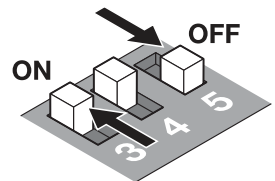

DAMPProof SENSOR IP65

Detection Area

Hold Time

Daylight threshold

1	2	
ON	ON	100 %
-	ON	75 %
ON	-	50 %
-	-	10 %

3	4	
ON	ON	5 s
-	ON	90 s
ON	-	5 min
-	-	15 min

5	6	
ON	ON	Disable
-	ON	50 lux
ON	-	10 lux
-	-	2 lux