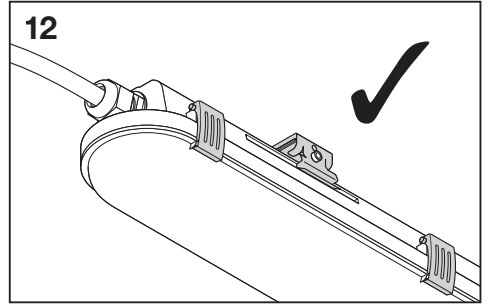

nx	B16	C10	C16
DP S 1200 32W 840	n=27	n=24	n=39
DP S 1500 46W 840	n=26	n=23	n=37
DP S 1500 58W 840	n=26	n=23	n=38