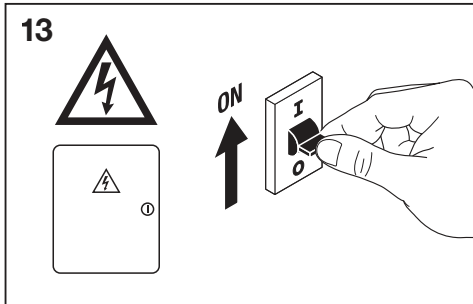

nx	B16	C10	C16
DP S 1200 32W 840	n=27	n=24	n=39
DP S 1500 46W 840	n=26	n=23	n=37
DP S 1500 58W 840	n=26	n=23	n=38