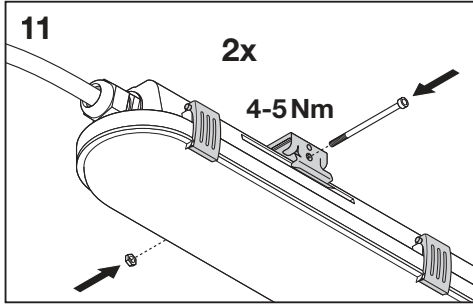

nx	B16	C10	C16
DP S 1200 32W 840	n=27	n=24	n=39
DP S 1500 46W 840	n=26	n=23	n=37
DP S 1500 58W 840	n=26	n=23	n=38