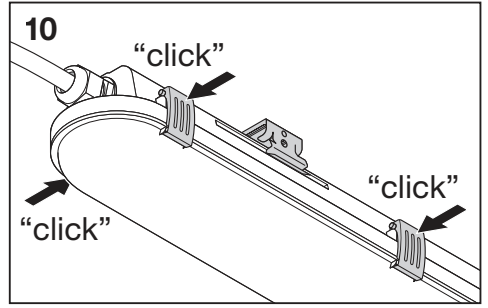

nx	B16	C10	C16
DP S 1200 32W 840	n=27	n=24	n=39
DP S 1500 46W 840	n=26	n=23	n=37
DP S 1500 58W 840	n=26	n=23	n=38