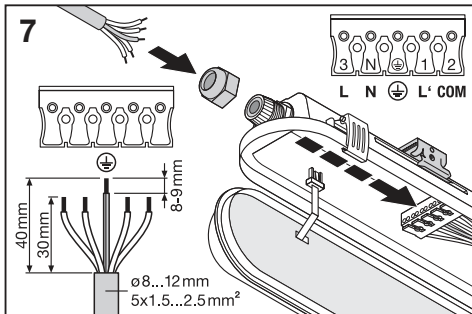

DAMPProof SENSOR IP65

Detection Area

Hold Time

Daylight threshold

1	2	
ON	ON	100 %
-	ON	75 %
ON	-	50 %
-	-	10 %

3	4	
ON	ON	5 s
-	ON	90 s
ON	-	5 min
-	-	15 min

5	6	
ON	ON	Disable
-	ON	50 lux
ON	-	10 lux
-	-	2 lux