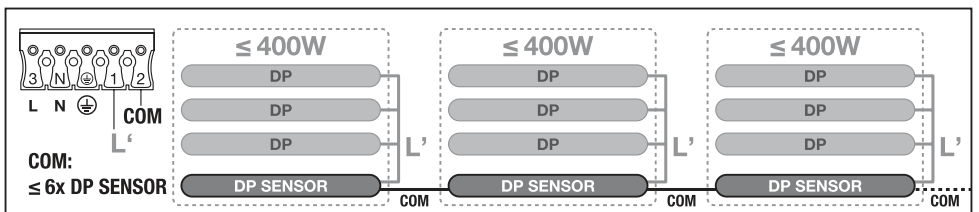

DAMPProof SENSOR IP65

Detection Area

Hold Time

Daylight threshold

1	2	
ON	ON	100 %
-	ON	75 %
ON	-	50 %
-	-	10 %

3	4	
ON	ON	5 s
-	ON	90 s
ON	-	5 min
-	-	15 min

5	6	
ON	ON	Disable
-	ON	50 lux
ON	-	10 lux
-	-	2 lux