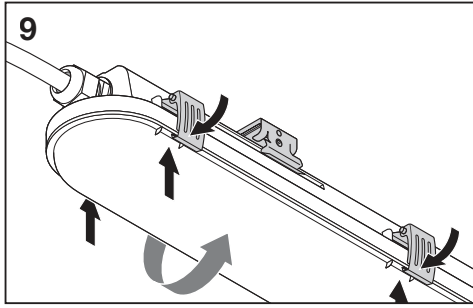

nx	B16	C10	C16
DP S 1200 32W 840	n=27	n=24	n=39
DP S 1500 46W 840	n=26	n=23	n=37
DP S 1500 58W 840	n=26	n=23	n=38