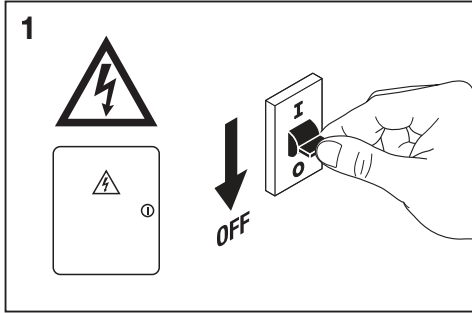

DAMPProof SENSOR IP65

Detection Area

Hold Time

Daylight threshold

1	2	
ON	ON	100 %
-	ON	75 %
ON	-	50 %
-	-	10 %

3	4	
ON	ON	5 s
-	ON	90 s
ON	-	5 min
-	-	15 min

5	6	
ON	ON	Disable
-	ON	50 lux
ON	-	10 lux
-	-	2 lux