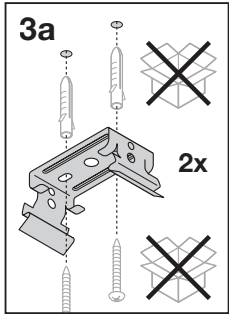

DAMPProof SENSOR IP65

Detection Area

Hold Time

Daylight threshold

1	2	
ON	ON	100 %
-	ON	75 %
ON	-	50 %
-	-	10 %

3	4	
ON	ON	5 s
-	ON	90 s
ON	-	5 min
-	-	15 min

5	6	
ON	ON	Disable
-	ON	50 lux
ON	-	10 lux
-	-	2 lux