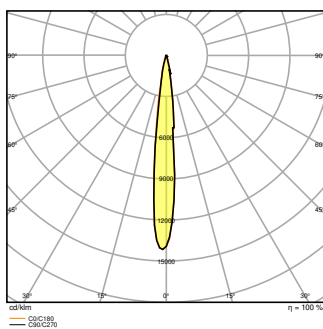

Product features

- Modular, high-power floodlight with up to 135 lm/W
- Joint or separate installation with Floodlight Max power supply
- Available with 10°, 30° and 60° symmetric beam angles, as well as 50°x110° asymmetric light distribution
- Mounting bracket for up to 180° tilting
- Highly-transparent, tempered glass diffusor

TECHNICAL DATA

Electrical data

Nominal wattage	600.00 W
Nominal voltage	180 V
Nominal current	3160 mA
Operating mode	External LED driver

Photometrical data

Luminous flux	78000 lm
Luminous efficacy	130 lm/W
Color temperature	5700 K
Light color (designation)	Cool Daylight
Color rendering index Ra	≥70
Standard deviation of color matching	< 5 sdcn
Luminous intensity	-
Low flicker	Yes
Flickering metric (Pst LM)	-
Stroboscope effect metric (SVM)	-
Photobiological safety group acc. to EN62778	RG2
Beam angle	10 °

Dimensions & Weight

Length	472.00 mm
Width	591.00 mm
Height	279.00 mm

Product weight	15800.00 g
Cable length	1300 mm

Materials & Colors

Product color	White aluminum
Housing color	White aluminum
Body material	Aluminum
Cover material	Glass
Light emitting surface material	Glass
Glow Wire Test according to IEC 60695-2-12	650 °C
Mercury content	0.0 mg