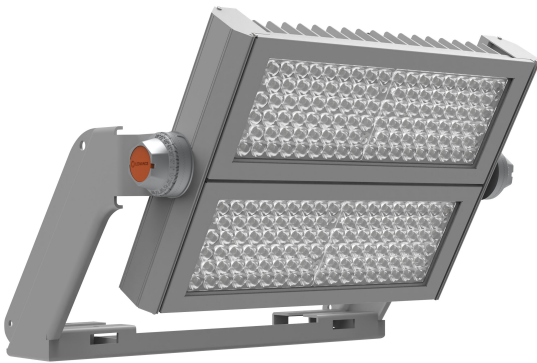

## FL MAX LUM P 600W 757 SYM 30 WAL

FLOODLIGHT MAX 600W LUMINAIRE HEAD | High-power floodlight for large area and sports lighting, up to 82 klm

### Product benefits

- Very bright, robust and durable
- Energy savings of up to 45 % compared to luminaires that use conventional discharge lamps
- Easy dimming to 50% by wiring
- No upper light output ratio (ULOR 0%) when mounted at 0° tilt
- Optimized logistic, luminaire head and power supply arrive in individual packaging
- Low flicker light
- 5 years guarantee

### Product features

- Modular, high-power floodlight with up to 135 lm/W
- Joint or separate installation with Floodlight Max power supply
- Available with 10°, 30° and 60° symmetric beam angles, as well as 50°x110° asymmetric light distribution
- Mounting bracket for up to 180° tilting
- Highly-transparent, tempered glass diffusor