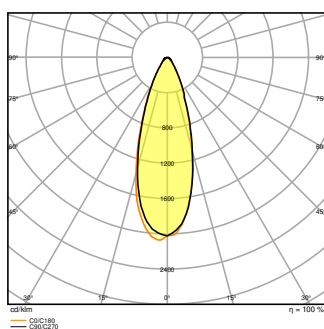

### Product features

- Modular, high-power floodlight with up to 135 lm/W
- Joint or separate installation with Floodlight Max power supply
- Available with 10°, 30° and 60° symmetric beam angles, as well as 50°x110° asymmetric light distribution
- Mounting bracket for up to 180° tilting
- Highly-transparent, tempered glass diffusor

**TECHNICAL DATA**

**Electrical data**

Nominal wattage	600.00 W
Nominal voltage	180 V
Nominal current	3160 mA
Operating mode	External LED driver

**Photometrical data**

Luminous flux	81000 lm
Luminous efficacy	135 lm/W
Color temperature	5700 K
Light color (designation)	Cool Daylight
Color rendering index Ra	≥70
Standard deviation of color matching	< 5 sdcms
Luminous intensity	-
Low flicker	Yes
Flickering metric (Pst LM)	-
Stroboscope effect metric (SVM)	-
Photobiological safety group acc. to EN62778	RG2
Beam angle	30 °