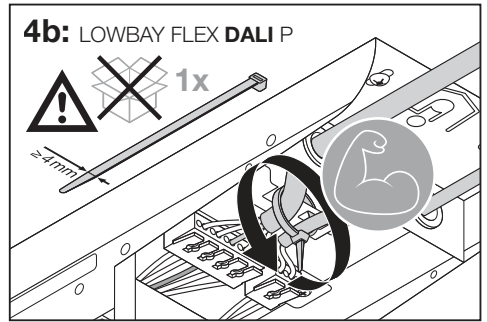

**LOWBAY FLEX SUSPENSION KIT**  
EAN 4058075693722

LOWBAY FLEX 1200 P / LOWBAY FLEX 1200 DALI P

LOWBAY FLEX (BP) 1500 P / LOWBAY FLEX (BP) 1500 DALI P

<b>n</b>	<b>B16</b>	<b>C10</b>	<b>C16</b>
LOWBAY FLEX 1200 P 42W	18	14	23
LOWBAY FLEX 1200 P 73W	17	13	22
LOWBAY FLEX (BP) 1500 P 105W	21	16	27
LOWBAY FLEX 1200 DALI P 42W	9	8	12
LOWBAY FLEX 1200 DALI P 73W	27	23	36
LOWBAY FLEX (BP) 1500 DALI P 105W	27	17	28