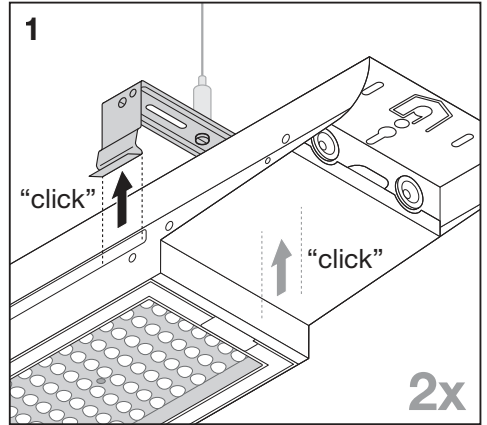

**LOWBAY FLEX SUSPENSION KIT**  
EAN 4058075693722

LOWBAY FLEX 1200 P / LOWBAY FLEX 1200 DALI P

LOWBAY FLEX (BP) 1500 P / LOWBAY FLEX (BP) 1500 DALI P

<b>n</b>	<b>B16</b>	<b>C10</b>	<b>C16</b>
LOWBAY FLEX 1200 P 42W	18	14	23
LOWBAY FLEX 1200 P 73W	17	13	22
LOWBAY FLEX (BP) 1500 P 105W	21	16	27
LOWBAY FLEX 1200 DALI P 42W	9	8	12
LOWBAY FLEX 1200 DALI P 73W	27	23	36
LOWBAY FLEX (BP) 1500 DALI P 105W	27	17	28