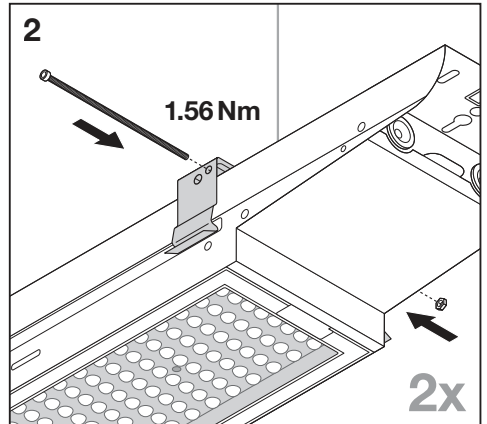

**LOWBAY FLEX SUSPENSION KIT**  
EAN 4058075693722

LOWBAY FLEX 1200 P / LOWBAY FLEX 1200 DALI P

LOWBAY FLEX (BP) 1500 P / LOWBAY FLEX (BP) 1500 DALI P

<b>n</b>	<b>B16</b>	<b>C10</b>	<b>C16</b>
LOWBAY FLEX 1200 P 42W	18	14	23
LOWBAY FLEX 1200 P 73W	17	13	22
LOWBAY FLEX (BP) 1500 P 105W	21	16	27
LOWBAY FLEX 1200 DALI P 42W	9	8	12
LOWBAY FLEX 1200 DALI P 73W	27	23	36
LOWBAY FLEX (BP) 1500 DALI P 105W	27	17	28