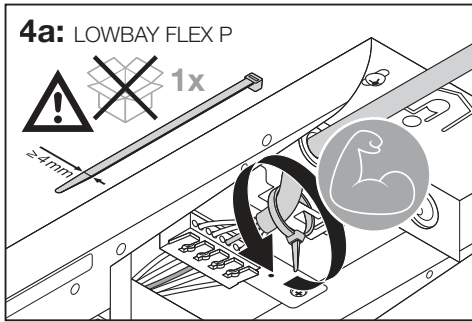

**LOWBAY FLEX SUSPENSION KIT**  
EAN 4058075693722

LOWBAY FLEX 1200 P / LOWBAY FLEX 1200 DALI P

LOWBAY FLEX (BP) 1500 P / LOWBAY FLEX (BP) 1500 DALI P

<b>n</b>	<b>B16</b>	<b>C10</b>	<b>C16</b>
LOWBAY FLEX 1200 P 42W	18	14	23
LOWBAY FLEX 1200 P 73W	17	13	22
LOWBAY FLEX (BP) 1500 P 105W	21	16	27
LOWBAY FLEX 1200 DALI P 42W	9	8	12
LOWBAY FLEX 1200 DALI P 73W	27	23	36
LOWBAY FLEX (BP) 1500 DALI P 105W	27	17	28