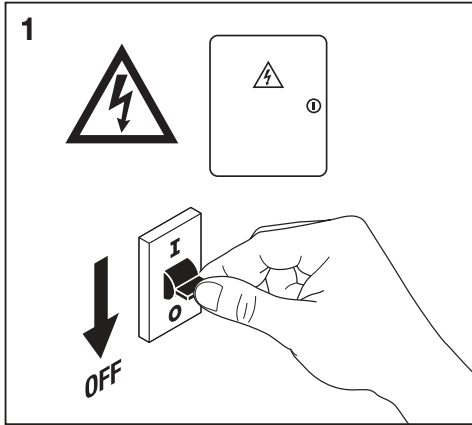

**LOWBAY FLEX SUSPENSION KIT**  
EAN 4058075693722

LOWBAY FLEX 1200 P / LOWBAY FLEX 1200 DALI P

LOWBAY FLEX (BP) 1500 P / LOWBAY FLEX (BP) 1500 DALI P

<b>n</b>	<b>B16</b>	<b>C10</b>	<b>C16</b>
LOWBAY FLEX 1200 P 42W	18	14	23
LOWBAY FLEX 1200 P 73W	17	13	22
LOWBAY FLEX (BP) 1500 P 105W	21	16	27
LOWBAY FLEX 1200 DALI P 42W	9	8	12
LOWBAY FLEX 1200 DALI P 73W	27	23	36
LOWBAY FLEX (BP) 1500 DALI P 105W	27	17	28