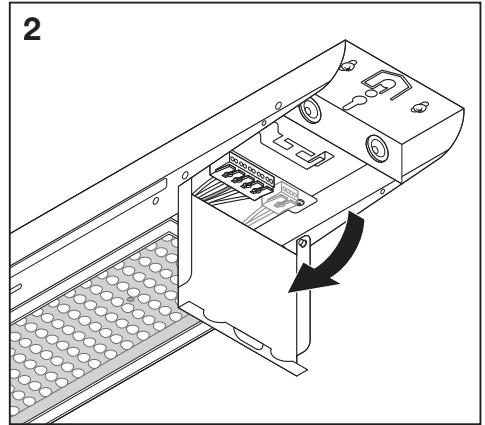

**LOWBAY FLEX SUSPENSION KIT**  
EAN 4058075693722

LOWBAY FLEX 1200 P / LOWBAY FLEX 1200 DALI P

LOWBAY FLEX (BP) 1500 P / LOWBAY FLEX (BP) 1500 DALI P

<b>n</b>	<b>B16</b>	<b>C10</b>	<b>C16</b>
LOWBAY FLEX 1200 P 42W	18	14	23
LOWBAY FLEX 1200 P 73W	17	13	22
LOWBAY FLEX (BP) 1500 P 105W	21	16	27
LOWBAY FLEX 1200 DALI P 42W	9	8	12
LOWBAY FLEX 1200 DALI P 73W	27	23	36
LOWBAY FLEX (BP) 1500 DALI P 105W	27	17	28