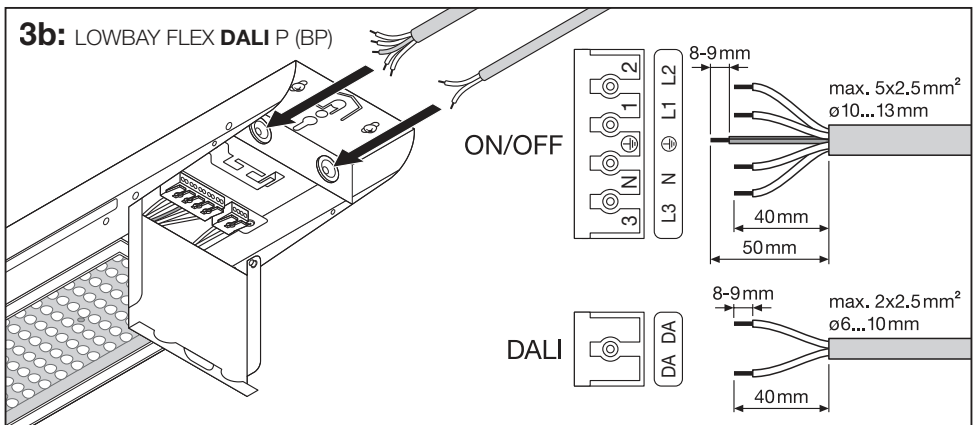

**LOWBAY FLEX SUSPENSION KIT**  
EAN 4058075693722

LOWBAY FLEX 1200 P / LOWBAY FLEX 1200 DALI P

LOWBAY FLEX (BP) 1500 P / LOWBAY FLEX (BP) 1500 DALI P

<b>n</b>	<b>B16</b>	<b>C10</b>	<b>C16</b>
LOWBAY FLEX 1200 P 42W	18	14	23
LOWBAY FLEX 1200 P 73W	17	13	22
LOWBAY FLEX (BP) 1500 P 105W	21	16	27
LOWBAY FLEX 1200 DALI P 42W	9	8	12
LOWBAY FLEX 1200 DALI P 73W	27	23	36
LOWBAY FLEX (BP) 1500 DALI P 105W	27	17	28