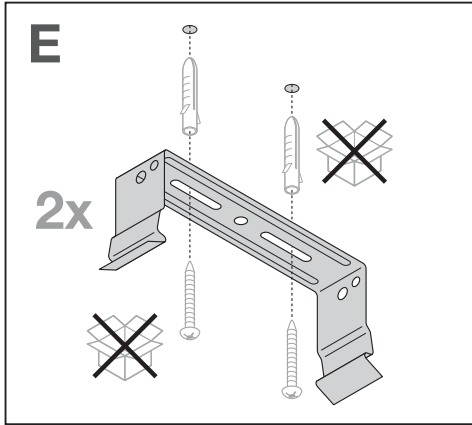

**LOWBAY FLEX SUSPENSION KIT**  
EAN 4058075693722

LOWBAY FLEX 1200 P / LOWBAY FLEX 1200 DALI P

LOWBAY FLEX (BP) 1500 P / LOWBAY FLEX (BP) 1500 DALI P

<b>n</b>	<b>B16</b>	<b>C10</b>	<b>C16</b>
LOWBAY FLEX 1200 P 42W	18	14	23
LOWBAY FLEX 1200 P 73W	17	13	22
LOWBAY FLEX (BP) 1500 P 105W	21	16	27
LOWBAY FLEX 1200 DALI P 42W	9	8	12
LOWBAY FLEX 1200 DALI P 73W	27	23	36
LOWBAY FLEX (BP) 1500 DALI P 105W	27	17	28