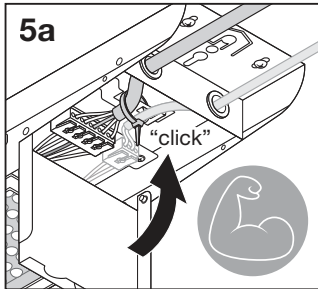

**LOWBAY FLEX SUSPENSION KIT**  
EAN 4058075693722

LOWBAY FLEX 1200 P / LOWBAY FLEX 1200 DALI P

LOWBAY FLEX (BP) 1500 P / LOWBAY FLEX (BP) 1500 DALI P

<b>n</b>	<b>B16</b>	<b>C10</b>	<b>C16</b>
LOWBAY FLEX 1200 P 42W	18	14	23
LOWBAY FLEX 1200 P 73W	17	13	22
LOWBAY FLEX (BP) 1500 P 105W	21	16	27
LOWBAY FLEX 1200 DALI P 42W	9	8	12
LOWBAY FLEX 1200 DALI P 73W	27	23	36
LOWBAY FLEX (BP) 1500 DALI P 105W	27	17	28