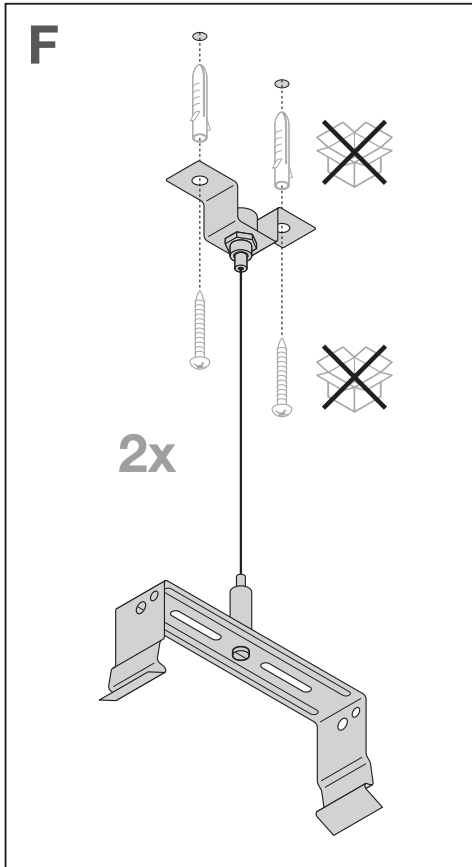

**LOWBAY FLEX SUSPENSION KIT**  
EAN 4058075693722

LOWBAY FLEX 1200 P / LOWBAY FLEX 1200 DALI P

LOWBAY FLEX (BP) 1500 P / LOWBAY FLEX (BP) 1500 DALI P

<b>n</b>	<b>B16</b>	<b>C10</b>	<b>C16</b>
LOWBAY FLEX 1200 P 42W	18	14	23
LOWBAY FLEX 1200 P 73W	17	13	22
LOWBAY FLEX (BP) 1500 P 105W	21	16	27
LOWBAY FLEX 1200 DALI P 42W	9	8	12
LOWBAY FLEX 1200 DALI P 73W	27	23	36
LOWBAY FLEX (BP) 1500 DALI P 105W	27	17	28