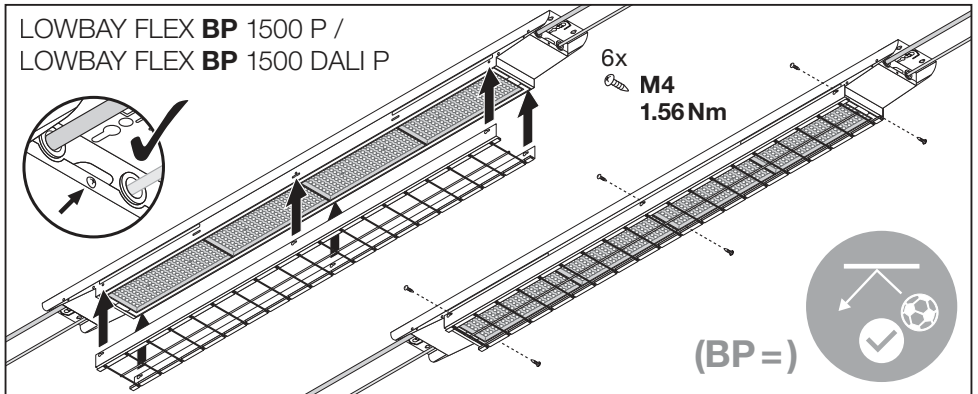

**LOWBAY FLEX SUSPENSION KIT**  
EAN 4058075693722

LOWBAY FLEX 1200 P / LOWBAY FLEX 1200 DALI P

LOWBAY FLEX (BP) 1500 P / LOWBAY FLEX (BP) 1500 DALI P

<b>n</b>	<b>B16</b>	<b>C10</b>	<b>C16</b>
LOWBAY FLEX 1200 P 42W	18	14	23
LOWBAY FLEX 1200 P 73W	17	13	22
LOWBAY FLEX (BP) 1500 P 105W	21	16	27
LOWBAY FLEX 1200 DALI P 42W	9	8	12
LOWBAY FLEX 1200 DALI P 73W	27	23	36
LOWBAY FLEX (BP) 1500 DALI P 105W	27	17	28