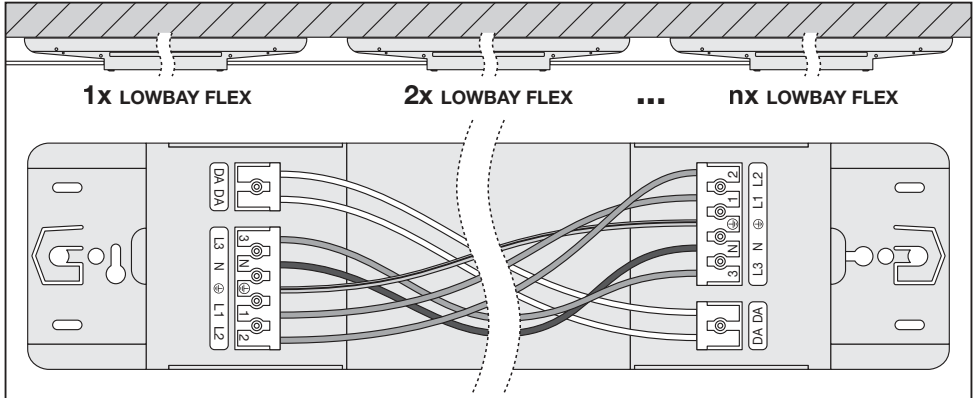

**LOWBAY FLEX SUSPENSION KIT**  
EAN 4058075693722

LOWBAY FLEX 1200 P / LOWBAY FLEX 1200 DALI P

LOWBAY FLEX (BP) 1500 P / LOWBAY FLEX (BP) 1500 DALI P

<b>n</b>	<b>B16</b>	<b>C10</b>	<b>C16</b>
LOWBAY FLEX 1200 P 42W	18	14	23
LOWBAY FLEX 1200 P 73W	17	13	22
LOWBAY FLEX (BP) 1500 P 105W	21	16	27
LOWBAY FLEX 1200 DALI P 42W	9	8	12
LOWBAY FLEX 1200 DALI P 73W	27	23	36
LOWBAY FLEX (BP) 1500 DALI P 105W	27	17	28