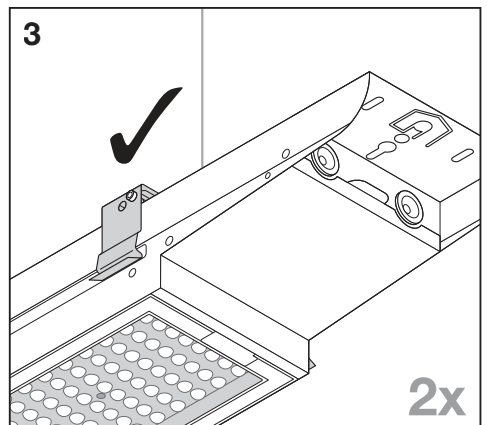

**LOWBAY FLEX SUSPENSION KIT**  
EAN 4058075693722

LOWBAY FLEX 1200 P / LOWBAY FLEX 1200 DALI P

LOWBAY FLEX (BP) 1500 P / LOWBAY FLEX (BP) 1500 DALI P

<b>n</b>	<b>B16</b>	<b>C10</b>	<b>C16</b>
LOWBAY FLEX 1200 P 42W	18	14	23
LOWBAY FLEX 1200 P 73W	17	13	22
LOWBAY FLEX (BP) 1500 P 105W	21	16	27
LOWBAY FLEX 1200 DALI P 42W	9	8	12
LOWBAY FLEX 1200 DALI P 73W	27	23	36
LOWBAY FLEX (BP) 1500 DALI P 105W	27	17	28