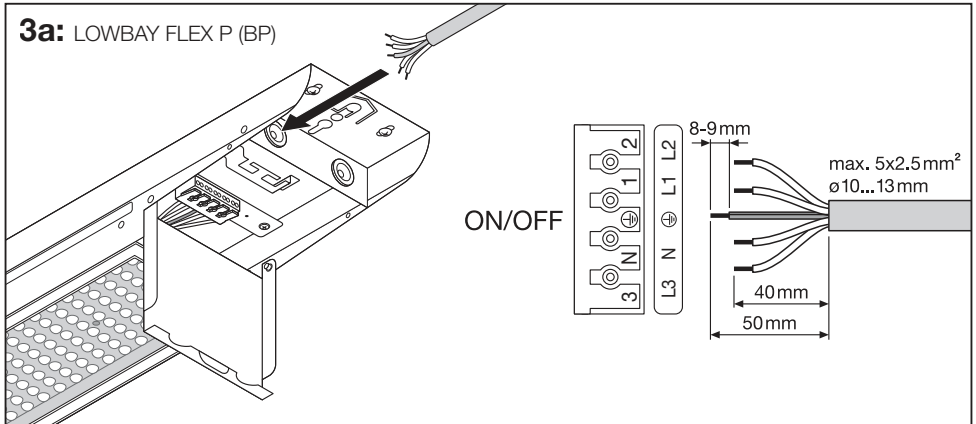

**LOWBAY FLEX SUSPENSION KIT**  
EAN 4058075693722

LOWBAY FLEX 1200 P / LOWBAY FLEX 1200 DALI P

LOWBAY FLEX (BP) 1500 P / LOWBAY FLEX (BP) 1500 DALI P

<b>n</b>	<b>B16</b>	<b>C10</b>	<b>C16</b>
LOWBAY FLEX 1200 P 42W	18	14	23
LOWBAY FLEX 1200 P 73W	17	13	22
LOWBAY FLEX (BP) 1500 P 105W	21	16	27
LOWBAY FLEX 1200 DALI P 42W	9	8	12
LOWBAY FLEX 1200 DALI P 73W	27	23	36
LOWBAY FLEX (BP) 1500 DALI P 105W	27	17	28