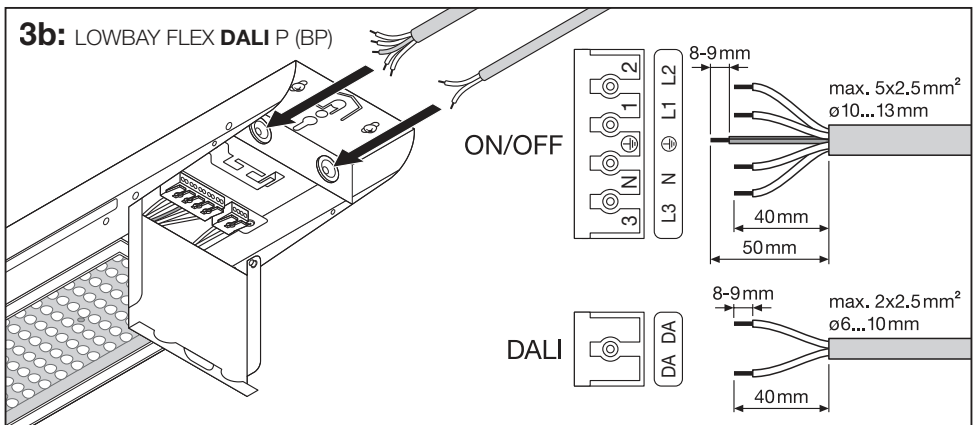

LOWBAY FLEX SUSPENSION KIT
EAN 4058075693722

LOWBAY FLEX 1200 P / LOWBAY FLEX 1200 DALI P

LOWBAY FLEX (BP) 1500 P / LOWBAY FLEX (BP) 1500 DALI P

C10449058
G11138985
29.03.22

LEDVANCE GmbH
Steinerne Furt 62
86167 Augsburg, Germany
www.ledvance.com