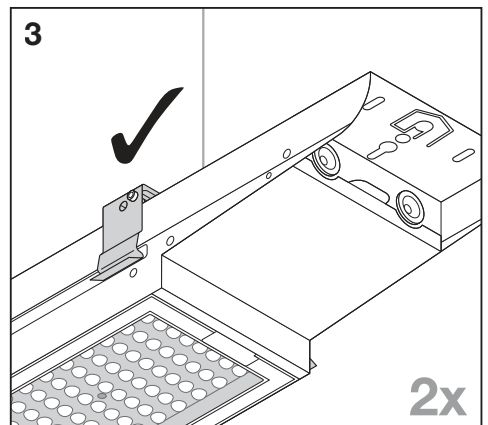

LOWBAY FLEX SUSPENSION KIT
EAN 4058075693722

LOWBAY FLEX 1200 P / LOWBAY FLEX 1200 DALI P

LOWBAY FLEX (BP) 1500 P / LOWBAY FLEX (BP) 1500 DALI P

C10449058
G11138985
29.03.22

LEDVANCE GmbH
Steinerne Furt 62
86167 Augsburg, Germany
www.ledvance.com