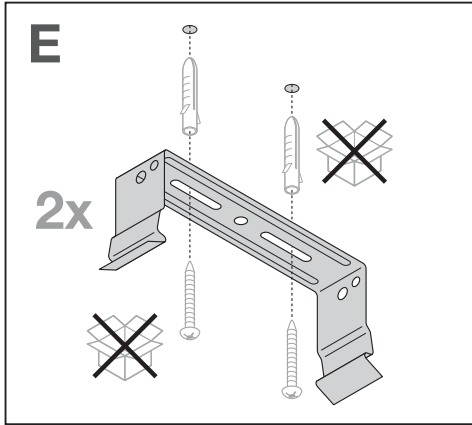

LOWBAY FLEX SUSPENSION KIT
EAN 4058075693722

LOWBAY FLEX 1200 P / LOWBAY FLEX 1200 DALI P

LOWBAY FLEX (BP) 1500 P / LOWBAY FLEX (BP) 1500 DALI P

C10449058
G11138985
29.03.22

LEDVANCE GmbH
Steinerne Furt 62
86167 Augsburg, Germany
www.ledvance.com