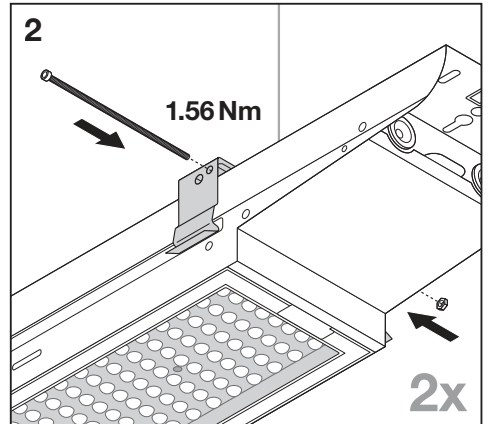

LOWBAY FLEX SUSPENSION KIT
EAN 4058075693722

LOWBAY FLEX 1200 P / LOWBAY FLEX 1200 DALI P

LOWBAY FLEX (BP) 1500 P / LOWBAY FLEX (BP) 1500 DALI P

C10449058
G11138985
29.03.22

LEDVANCE GmbH
Steinerne Furt 62
86167 Augsburg, Germany
www.ledvance.com