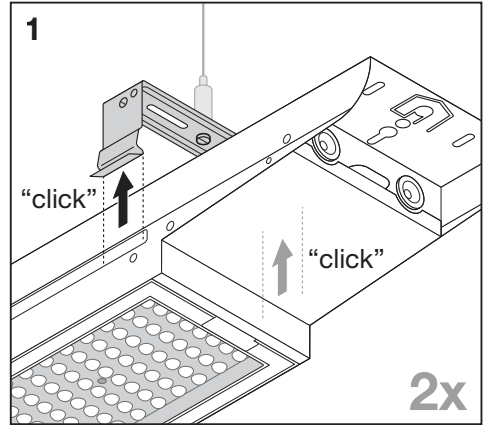

LOWBAY FLEX SUSPENSION KIT
EAN 4058075693722

LOWBAY FLEX 1200 P / LOWBAY FLEX 1200 DALI P

LOWBAY FLEX (BP) 1500 P / LOWBAY FLEX (BP) 1500 DALI P

C10449058
G11138985
29.03.22

LEDVANCE GmbH
Steinerne Furt 62
86167 Augsburg, Germany
www.ledvance.com