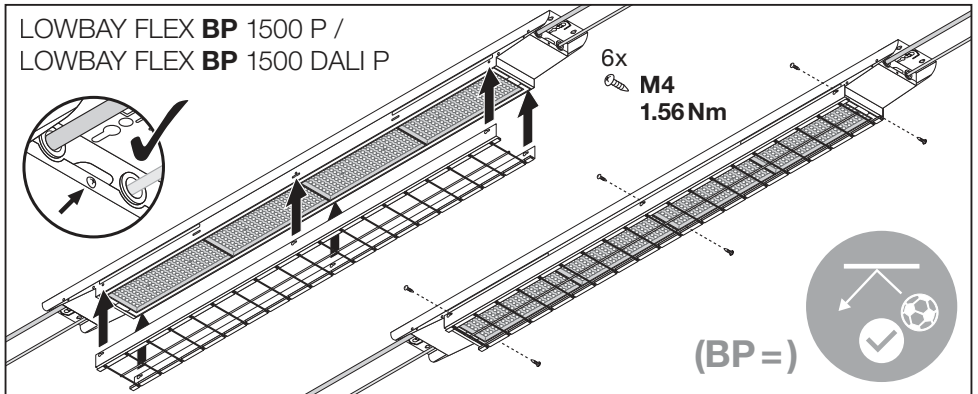

**LOWBAY FLEX SUSPENSION KIT**  
**EAN 4058075693722**

**LOWBAY FLEX 1200 P / LOWBAY FLEX 1200 DALI P**

**LOWBAY FLEX (BP) 1500 P / LOWBAY FLEX (BP) 1500 DALI P**

n	B16	C10	C16
LOWBAY FLEX 1200 P 42W	18	14	23
LOWBAY FLEX 1200 P 73W	17	13	22
LOWBAY FLEX (BP) 1500 P 105W	21	16	27
LOWBAY FLEX 1200 DALI P 42W	9	8	12
LOWBAY FLEX 1200 DALI P 73W	27	23	36
LOWBAY FLEX (BP) 1500 DALI P 105W	27	17	28