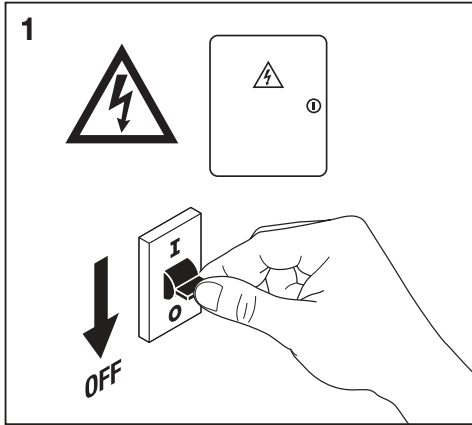

**LOWBAY FLEX SUSPENSION KIT**  
**EAN 4058075693722**

**LOWBAY FLEX 1200 P / LOWBAY FLEX 1200 DALI P**

**LOWBAY FLEX (BP) 1500 P / LOWBAY FLEX (BP) 1500 DALI P**

n	B16	C10	C16
LOWBAY FLEX 1200 P 42W	18	14	23
LOWBAY FLEX 1200 P 73W	17	13	22
LOWBAY FLEX (BP) 1500 P 105W	21	16	27
LOWBAY FLEX 1200 DALI P 42W	9	8	12
LOWBAY FLEX 1200 DALI P 73W	27	23	36
LOWBAY FLEX (BP) 1500 DALI P 105W	27	17	28