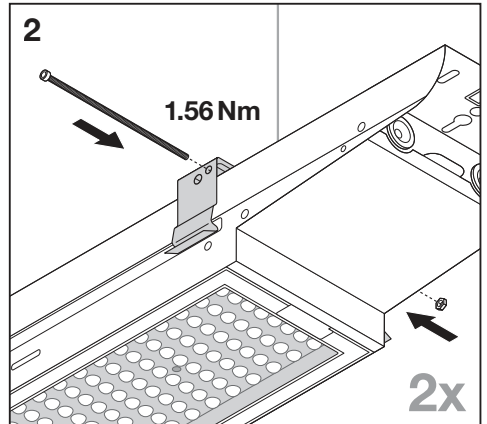

**LOWBAY FLEX SUSPENSION KIT**  
**EAN 4058075693722**

**LOWBAY FLEX 1200 P / LOWBAY FLEX 1200 DALI P**

**LOWBAY FLEX (BP) 1500 P / LOWBAY FLEX (BP) 1500 DALI P**

n	B16	C10	C16
LOWBAY FLEX 1200 P 42W	18	14	23
LOWBAY FLEX 1200 P 73W	17	13	22
LOWBAY FLEX (BP) 1500 P 105W	21	16	27
LOWBAY FLEX 1200 DALI P 42W	9	8	12
LOWBAY FLEX 1200 DALI P 73W	27	23	36
LOWBAY FLEX (BP) 1500 DALI P 105W	27	17	28