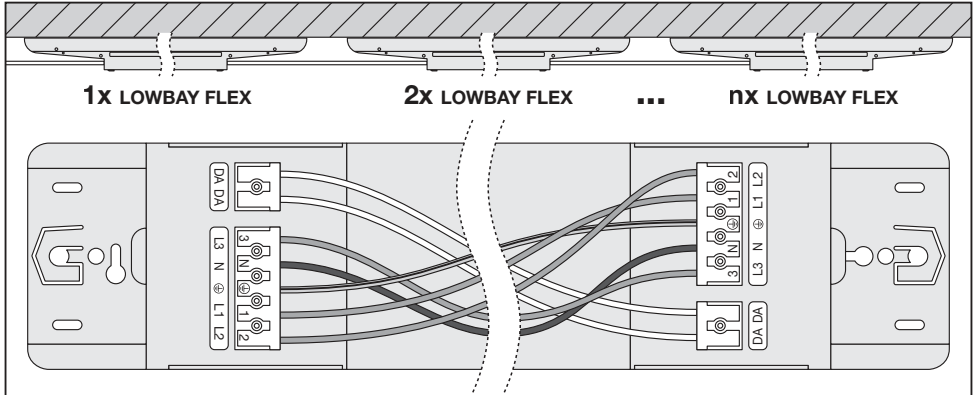

**LOWBAY FLEX SUSPENSION KIT**  
**EAN 4058075693722**

**LOWBAY FLEX 1200 P / LOWBAY FLEX 1200 DALI P**

**LOWBAY FLEX (BP) 1500 P / LOWBAY FLEX (BP) 1500 DALI P**

n	B16	C10	C16
LOWBAY FLEX 1200 P 42W	18	14	23
LOWBAY FLEX 1200 P 73W	17	13	22
LOWBAY FLEX (BP) 1500 P 105W	21	16	27
LOWBAY FLEX 1200 DALI P 42W	9	8	12
LOWBAY FLEX 1200 DALI P 73W	27	23	36
LOWBAY FLEX (BP) 1500 DALI P 105W	27	17	28