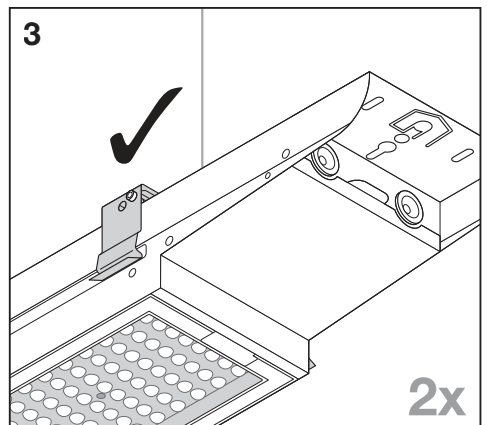

**LOWBAY FLEX SUSPENSION KIT**  
**EAN 4058075693722**

**LOWBAY FLEX 1200 P / LOWBAY FLEX 1200 DALI P**

**LOWBAY FLEX (BP) 1500 P / LOWBAY FLEX (BP) 1500 DALI P**

n	B16	C10	C16
LOWBAY FLEX 1200 P 42W	18	14	23
LOWBAY FLEX 1200 P 73W	17	13	22
LOWBAY FLEX (BP) 1500 P 105W	21	16	27
LOWBAY FLEX 1200 DALI P 42W	9	8	12
LOWBAY FLEX 1200 DALI P 73W	27	23	36
LOWBAY FLEX (BP) 1500 DALI P 105W	27	17	28