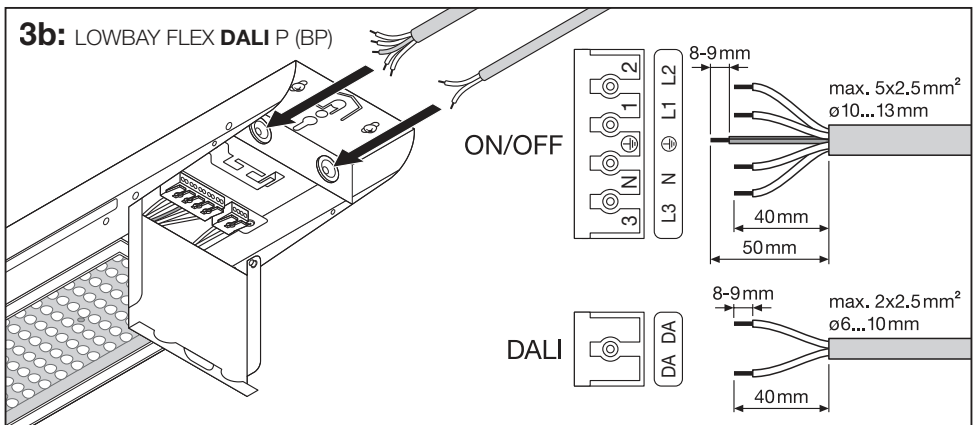

**LOWBAY FLEX SUSPENSION KIT**  
**EAN 4058075693722**

**LOWBAY FLEX 1200 P / LOWBAY FLEX 1200 DALI P**

**LOWBAY FLEX (BP) 1500 P / LOWBAY FLEX (BP) 1500 DALI P**

n	B16	C10	C16
LOWBAY FLEX 1200 P 42W	18	14	23
LOWBAY FLEX 1200 P 73W	17	13	22
LOWBAY FLEX (BP) 1500 P 105W	21	16	27
LOWBAY FLEX 1200 DALI P 42W	9	8	12
LOWBAY FLEX 1200 DALI P 73W	27	23	36
LOWBAY FLEX (BP) 1500 DALI P 105W	27	17	28