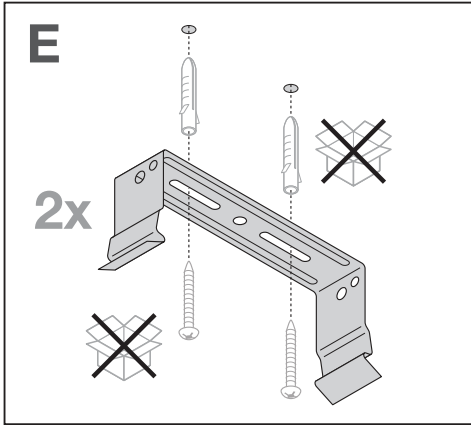

**LOWBAY FLEX SUSPENSION KIT**  
**EAN 4058075693722**

**LOWBAY FLEX 1200 P / LOWBAY FLEX 1200 DALI P**

**LOWBAY FLEX (BP) 1500 P / LOWBAY FLEX (BP) 1500 DALI P**

n	B16	C10	C16
LOWBAY FLEX 1200 P 42W	18	14	23
LOWBAY FLEX 1200 P 73W	17	13	22
LOWBAY FLEX (BP) 1500 P 105W	21	16	27
LOWBAY FLEX 1200 DALI P 42W	9	8	12
LOWBAY FLEX 1200 DALI P 73W	27	23	36
LOWBAY FLEX (BP) 1500 DALI P 105W	27	17	28