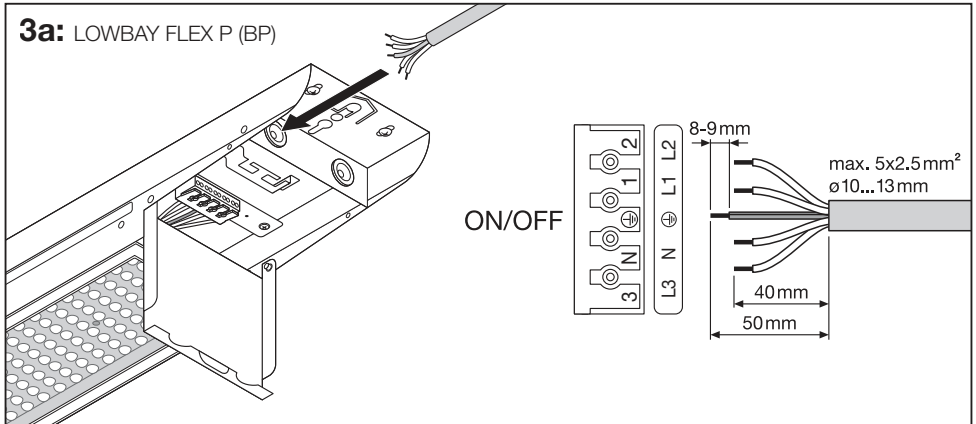

**LOWBAY FLEX SUSPENSION KIT**  
**EAN 4058075693722**

**LOWBAY FLEX 1200 P / LOWBAY FLEX 1200 DALI P**

**LOWBAY FLEX (BP) 1500 P / LOWBAY FLEX (BP) 1500 DALI P**

n	B16	C10	C16
LOWBAY FLEX 1200 P 42W	18	14	23
LOWBAY FLEX 1200 P 73W	17	13	22
LOWBAY FLEX (BP) 1500 P 105W	21	16	27
LOWBAY FLEX 1200 DALI P 42W	9	8	12
LOWBAY FLEX 1200 DALI P 73W	27	23	36
LOWBAY FLEX (BP) 1500 DALI P 105W	27	17	28