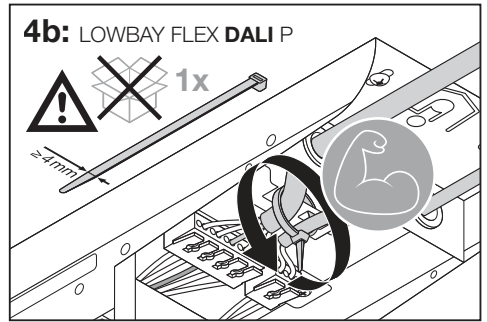

**LOWBAY FLEX SUSPENSION KIT**  
**EAN 4058075693722**

**LOWBAY FLEX 1200 P / LOWBAY FLEX 1200 DALI P**

**LOWBAY FLEX (BP) 1500 P / LOWBAY FLEX (BP) 1500 DALI P**

n	B16	C10	C16
LOWBAY FLEX 1200 P 42W	18	14	23
LOWBAY FLEX 1200 P 73W	17	13	22
LOWBAY FLEX (BP) 1500 P 105W	21	16	27
LOWBAY FLEX 1200 DALI P 42W	9	8	12
LOWBAY FLEX 1200 DALI P 73W	27	23	36
LOWBAY FLEX (BP) 1500 DALI P 105W	27	17	28