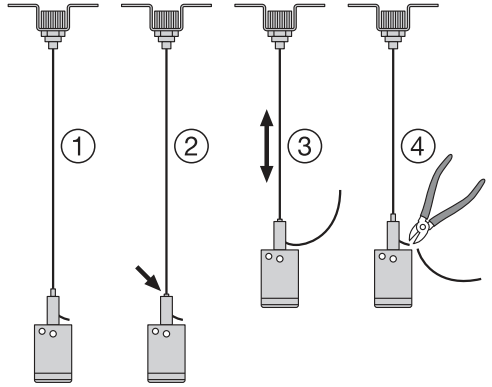

LOWBAY FLEX SUSPENSION KIT
EAN 4058075693722