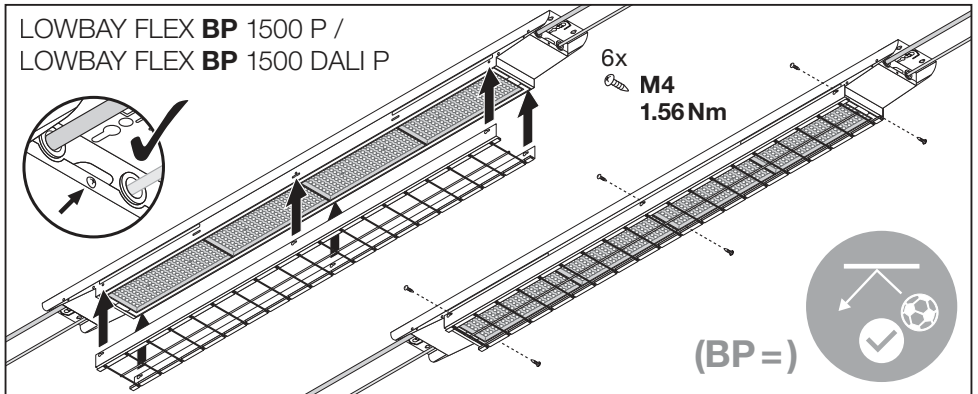

LOWBAY FLEX SUSPENSION KIT
EAN 4058075693722

LOWBAY FLEX 1200 P / LOWBAY FLEX 1200 DALI P

LOWBAY FLEX (BP) 1500 P / LOWBAY FLEX (BP) 1500 DALI P

C10449058
G11138985
29.03.22

LEDVANCE GmbH
Steinerne Furt 62
86167 Augsburg, Germany
www.ledvance.com