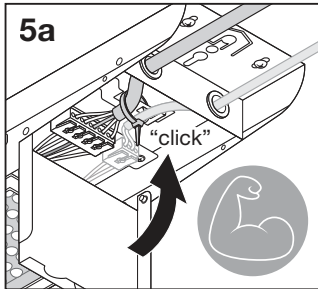

LOWBAY FLEX SUSPENSION KIT
EAN 4058075693722

LOWBAY FLEX 1200 P / LOWBAY FLEX 1200 DALI P

LOWBAY FLEX (BP) 1500 P / LOWBAY FLEX (BP) 1500 DALI P

C10449058
G11138985
29.03.22

LEDVANCE GmbH
Steinerne Furt 62
86167 Augsburg, Germany
www.ledvance.com