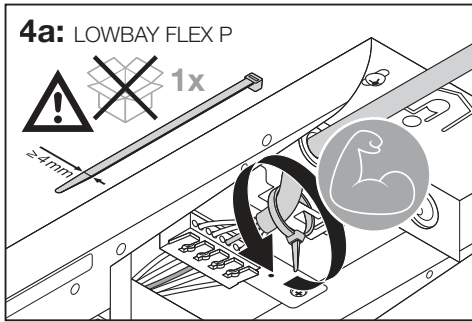

LOWBAY FLEX SUSPENSION KIT
EAN 4058075693722

LOWBAY FLEX 1200 P / LOWBAY FLEX 1200 DALI P

LOWBAY FLEX (BP) 1500 P / LOWBAY FLEX (BP) 1500 DALI P

C10449058
G11138985
29.03.22

LEDVANCE GmbH
Steinerne Furt 62
86167 Augsburg, Germany
www.ledvance.com