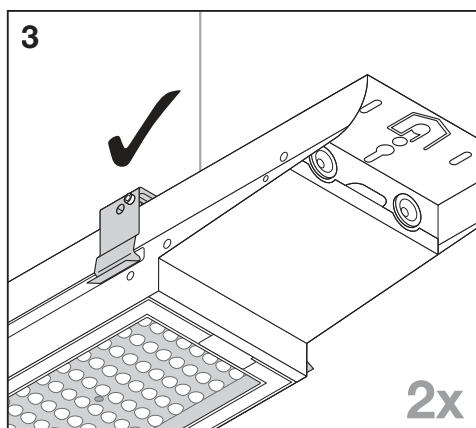

LOWBAY FLEX SUSPENSION KIT
EAN 4058075693722

LOWBAY FLEX 1200 P / LOWBAY FLEX 1200 DALI P

LOWBAY FLEX (BP) 1500 P / LOWBAY FLEX (BP) 1500 DALI P

C10449058
G11138985
29.03.22

LEDVANCE GmbH
Steinerne Furt 62
86167 Augsburg, Germany
www.ledvance.com