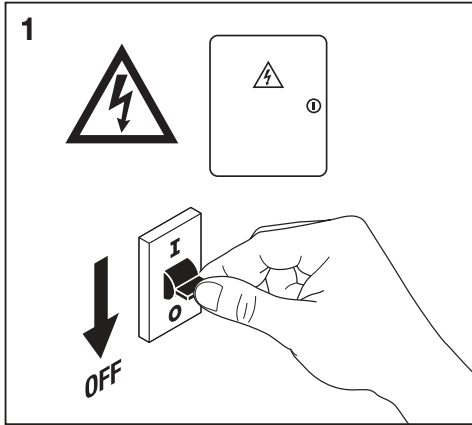

LOWBAY FLEX SUSPENSION KIT
EAN 4058075693722

LOWBAY FLEX 1200 P / LOWBAY FLEX 1200 DALI P

LOWBAY FLEX (BP) 1500 P / LOWBAY FLEX (BP) 1500 DALI P

C10449058
G11138985
29.03.22

LEDVANCE GmbH
Steinerne Furt 62
86167 Augsburg, Germany
www.ledvance.com