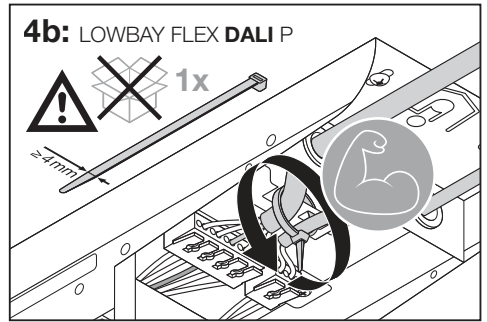

LOWBAY FLEX SUSPENSION KIT
EAN 4058075693722

LOWBAY FLEX 1200 P / LOWBAY FLEX 1200 DALI P

LOWBAY FLEX (BP) 1500 P / LOWBAY FLEX (BP) 1500 DALI P

C10449058
G11138985
29.03.22

LEDVANCE GmbH
Steinerne Furt 62
86167 Augsburg, Germany
www.ledvance.com