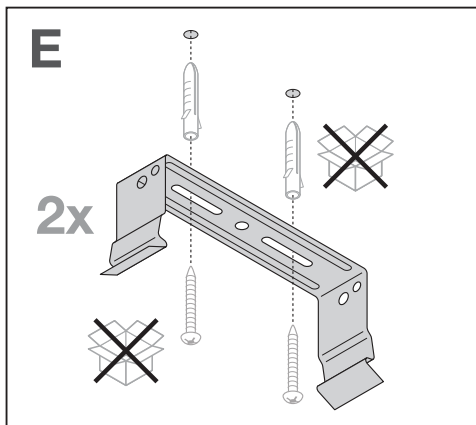

LOWBAY FLEX SUSPENSION KIT
EAN 4058075693722

LOWBAY FLEX 1200 P / LOWBAY FLEX 1200 DALI P

LOWBAY FLEX (BP) 1500 P / LOWBAY FLEX (BP) 1500 DALI P

C10449058
G11138985
29.03.22

LEDVANCE GmbH
Steinerne Furt 62
86167 Augsburg, Germany
www.ledvance.com