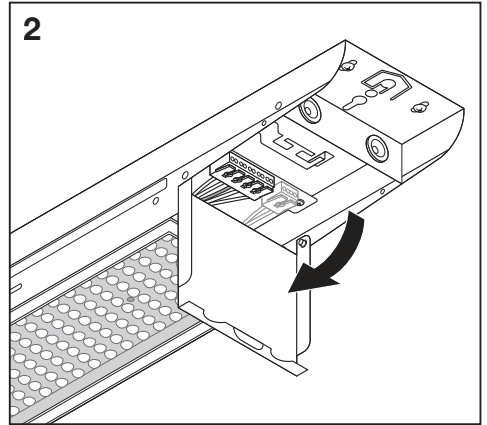

LOWBAY FLEX SUSPENSION KIT
EAN 4058075693722

LOWBAY FLEX 1200 P / LOWBAY FLEX 1200 DALI P

LOWBAY FLEX (BP) 1500 P / LOWBAY FLEX (BP) 1500 DALI P

C10449058
G11138985
29.03.22

LEDVANCE GmbH
Steinerne Furt 62
86167 Augsburg, Germany
www.ledvance.com