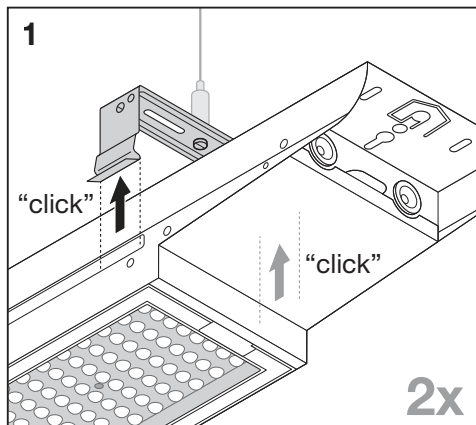

LOWBAY FLEX SUSPENSION KIT
EAN 4058075693722

LOWBAY FLEX 1200 P / LOWBAY FLEX 1200 DALI P

LOWBAY FLEX (BP) 1500 P / LOWBAY FLEX (BP) 1500 DALI P

C10449058
G11138985
29.03.22

LEDVANCE GmbH
Steinerne Furt 62
86167 Augsburg, Germany
www.ledvance.com