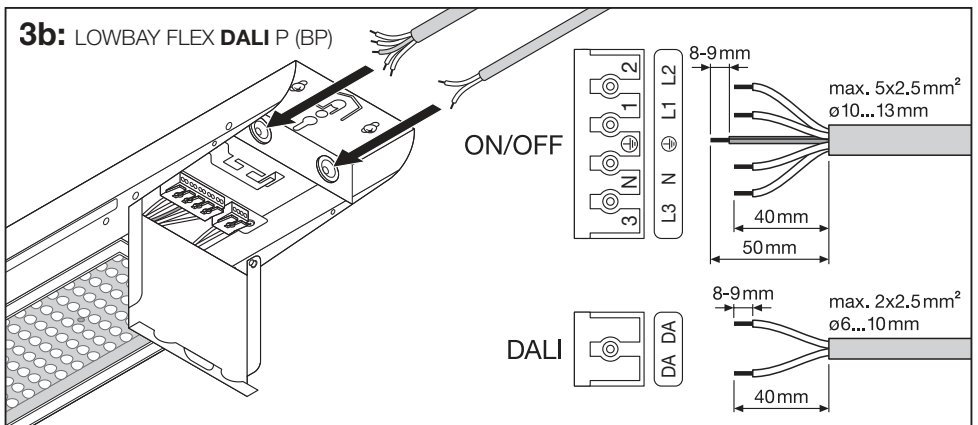

LOWBAY FLEX SUSPENSION KIT
EAN 4058075693722

LOWBAY FLEX 1200 P / LOWBAY FLEX 1200 DALI P

LOWBAY FLEX (BP) 1500 P / LOWBAY FLEX (BP) 1500 DALI P

C10449058
G11138985
29.03.22

LEDVANCE GmbH
Steinerne Furt 62
86167 Augsburg, Germany
www.ledvance.com