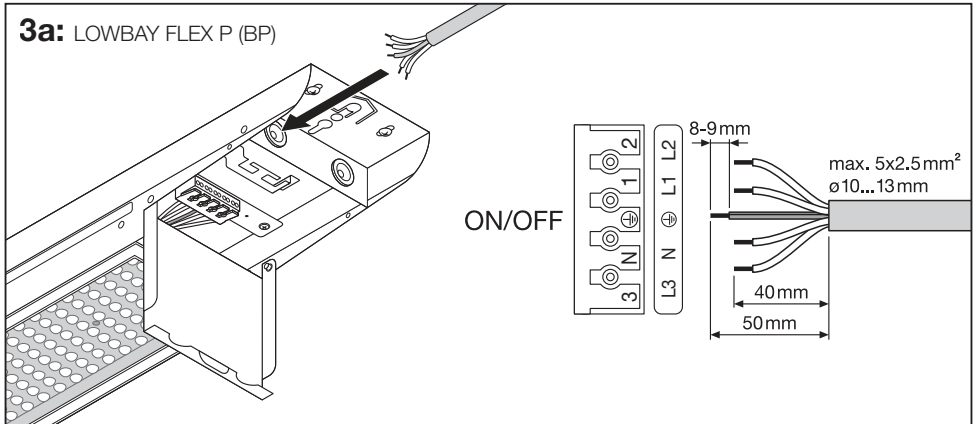

LOWBAY FLEX SUSPENSION KIT
EAN 4058075693722

LOWBAY FLEX 1200 P / LOWBAY FLEX 1200 DALI P

LOWBAY FLEX (BP) 1500 P / LOWBAY FLEX (BP) 1500 DALI P

C10449058
G11138985
29.03.22

LEDVANCE GmbH
Steinerne Furt 62
86167 Augsburg, Germany
www.ledvance.com