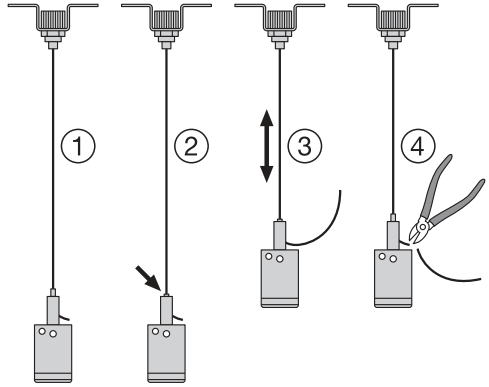

LOWBAY FLEX SUSPENSION KIT
EAN 4058075693722