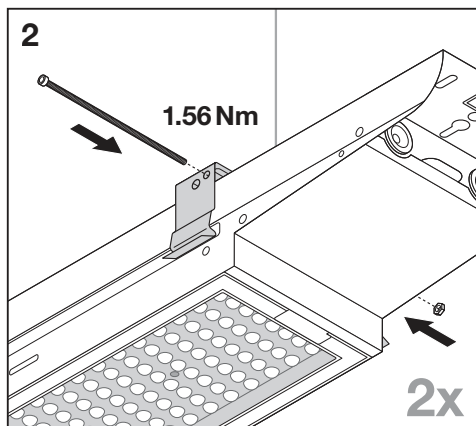

LOWBAY FLEX SUSPENSION KIT
EAN 4058075693722

LOWBAY FLEX 1200 P / LOWBAY FLEX 1200 DALI P

LOWBAY FLEX (BP) 1500 P / LOWBAY FLEX (BP) 1500 DALI P

C10449058
G11138985
29.03.22

LEDVANCE GmbH
Steinerne Furt 62
86167 Augsburg, Germany
www.ledvance.com