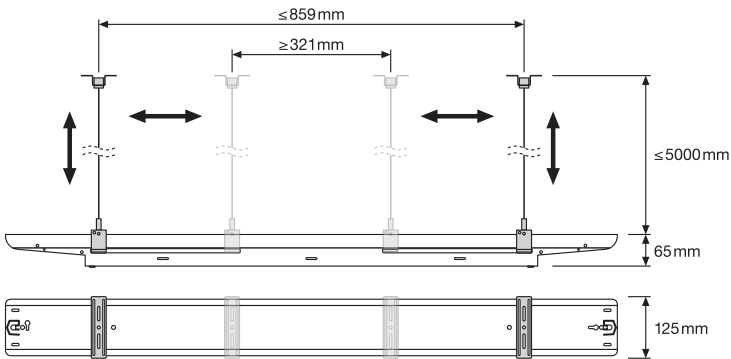

LOWBAY FLEX 1200 P / LOWBAY FLEX 1200 DALI P