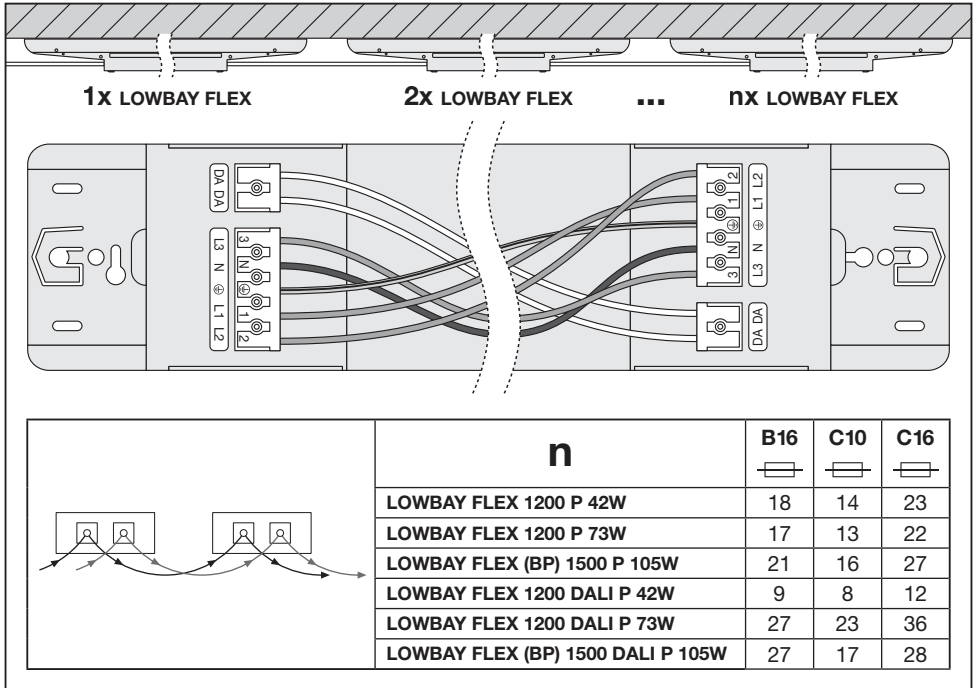

LOWBAY FLEX SUSPENSION KIT
EAN 4058075693722

LOWBAY FLEX 1200 P / LOWBAY FLEX 1200 DALI P

LOWBAY FLEX (BP) 1500 P / LOWBAY FLEX (BP) 1500 DALI P

C10449058
G11138985
29.03.22

LEDVANCE GmbH
Steinerne Furt 62
86167 Augsburg, Germany
www.ledvance.com