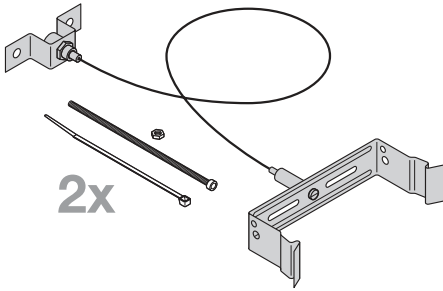

LOWBAY FLEX SUSPENSION KIT
EAN 4058075693722