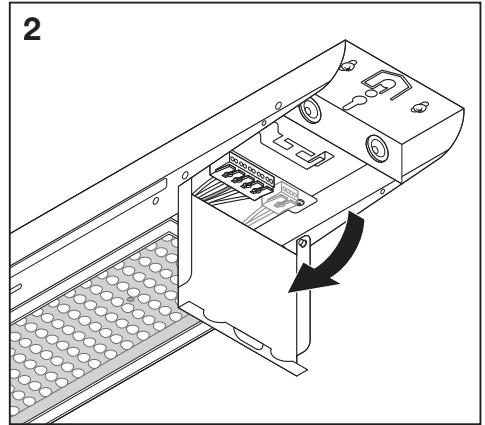

**LOWBAY FLEX SUSPENSION KIT**  
**EAN 4058075693722**

**LOWBAY FLEX 1200 P / LOWBAY FLEX 1200 DALI P**

**LOWBAY FLEX (BP) 1500 P / LOWBAY FLEX (BP) 1500 DALI P**

<b>n</b>	<b>B16</b>	<b>C10</b>	<b>C16</b>
LOWBAY FLEX 1200 P 42W	18	14	23
LOWBAY FLEX 1200 P 73W	17	13	22
LOWBAY FLEX (BP) 1500 P 105W	21	16	27
LOWBAY FLEX 1200 DALI P 42W	9	8	12
LOWBAY FLEX 1200 DALI P 73W	27	23	36
LOWBAY FLEX (BP) 1500 DALI P 105W	27	17	28