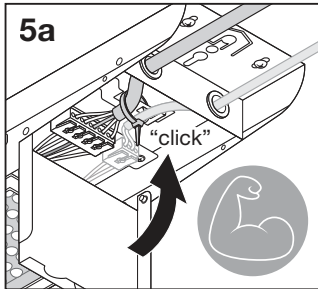

**LOWBAY FLEX SUSPENSION KIT**  
**EAN 4058075693722**

**LOWBAY FLEX 1200 P / LOWBAY FLEX 1200 DALI P**

**LOWBAY FLEX (BP) 1500 P / LOWBAY FLEX (BP) 1500 DALI P**

<b>n</b>	<b>B16</b>	<b>C10</b>	<b>C16</b>
LOWBAY FLEX 1200 P 42W	18	14	23
LOWBAY FLEX 1200 P 73W	17	13	22
LOWBAY FLEX (BP) 1500 P 105W	21	16	27
LOWBAY FLEX 1200 DALI P 42W	9	8	12
LOWBAY FLEX 1200 DALI P 73W	27	23	36
LOWBAY FLEX (BP) 1500 DALI P 105W	27	17	28