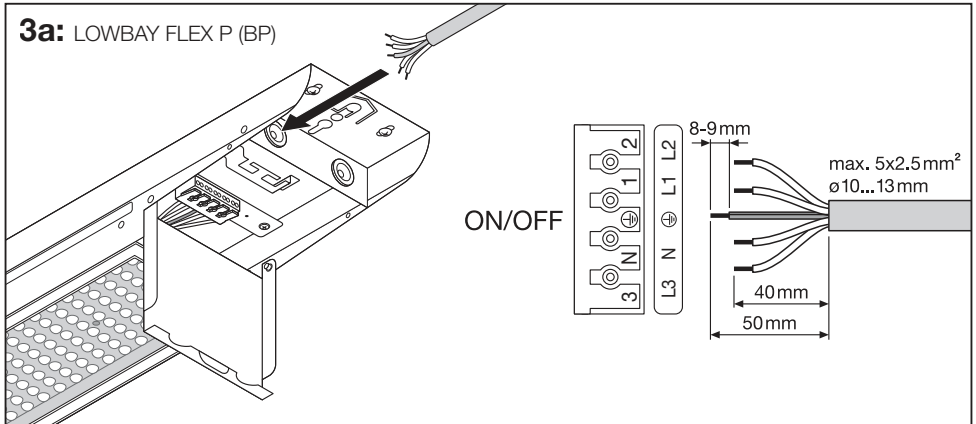

**LOWBAY FLEX SUSPENSION KIT**  
**EAN 4058075693722**

**LOWBAY FLEX 1200 P / LOWBAY FLEX 1200 DALI P**

**LOWBAY FLEX (BP) 1500 P / LOWBAY FLEX (BP) 1500 DALI P**

<b>n</b>	<b>B16</b>	<b>C10</b>	<b>C16</b>
LOWBAY FLEX 1200 P 42W	18	14	23
LOWBAY FLEX 1200 P 73W	17	13	22
LOWBAY FLEX (BP) 1500 P 105W	21	16	27
LOWBAY FLEX 1200 DALI P 42W	9	8	12
LOWBAY FLEX 1200 DALI P 73W	27	23	36
LOWBAY FLEX (BP) 1500 DALI P 105W	27	17	28