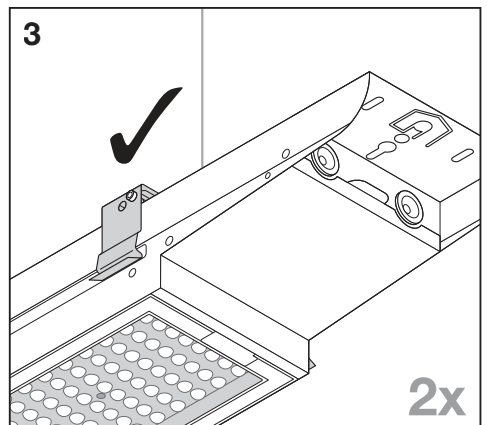

**LOWBAY FLEX SUSPENSION KIT**  
**EAN 4058075693722**

**LOWBAY FLEX 1200 P / LOWBAY FLEX 1200 DALI P**

**LOWBAY FLEX (BP) 1500 P / LOWBAY FLEX (BP) 1500 DALI P**

<b>n</b>	<b>B16</b>	<b>C10</b>	<b>C16</b>
LOWBAY FLEX 1200 P 42W	18	14	23
LOWBAY FLEX 1200 P 73W	17	13	22
LOWBAY FLEX (BP) 1500 P 105W	21	16	27
LOWBAY FLEX 1200 DALI P 42W	9	8	12
LOWBAY FLEX 1200 DALI P 73W	27	23	36
LOWBAY FLEX (BP) 1500 DALI P 105W	27	17	28