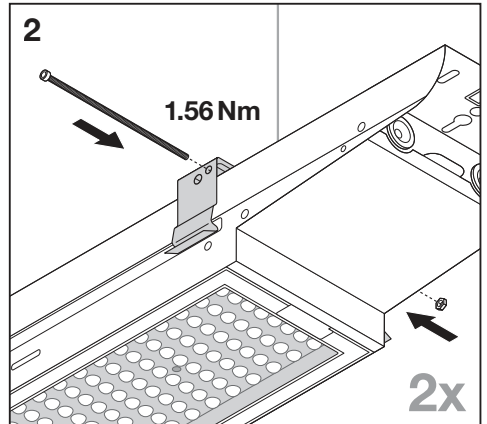

**LOWBAY FLEX SUSPENSION KIT**  
**EAN 4058075693722**

**LOWBAY FLEX 1200 P / LOWBAY FLEX 1200 DALI P**

**LOWBAY FLEX (BP) 1500 P / LOWBAY FLEX (BP) 1500 DALI P**

<b>n</b>	<b>B16</b>	<b>C10</b>	<b>C16</b>
LOWBAY FLEX 1200 P 42W	18	14	23
LOWBAY FLEX 1200 P 73W	17	13	22
LOWBAY FLEX (BP) 1500 P 105W	21	16	27
LOWBAY FLEX 1200 DALI P 42W	9	8	12
LOWBAY FLEX 1200 DALI P 73W	27	23	36
LOWBAY FLEX (BP) 1500 DALI P 105W	27	17	28