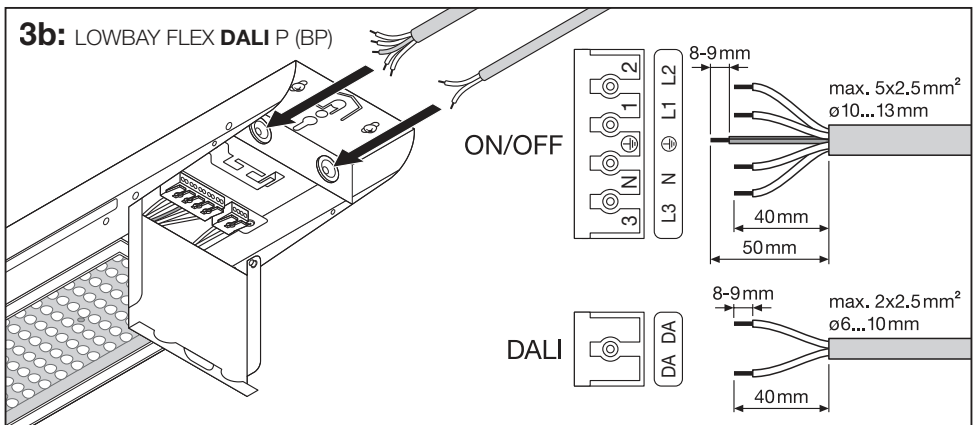

**LOWBAY FLEX SUSPENSION KIT**  
**EAN 4058075693722**

**LOWBAY FLEX 1200 P / LOWBAY FLEX 1200 DALI P**

**LOWBAY FLEX (BP) 1500 P / LOWBAY FLEX (BP) 1500 DALI P**

<b>n</b>	<b>B16</b>	<b>C10</b>	<b>C16</b>
LOWBAY FLEX 1200 P 42W	18	14	23
LOWBAY FLEX 1200 P 73W	17	13	22
LOWBAY FLEX (BP) 1500 P 105W	21	16	27
LOWBAY FLEX 1200 DALI P 42W	9	8	12
LOWBAY FLEX 1200 DALI P 73W	27	23	36
LOWBAY FLEX (BP) 1500 DALI P 105W	27	17	28