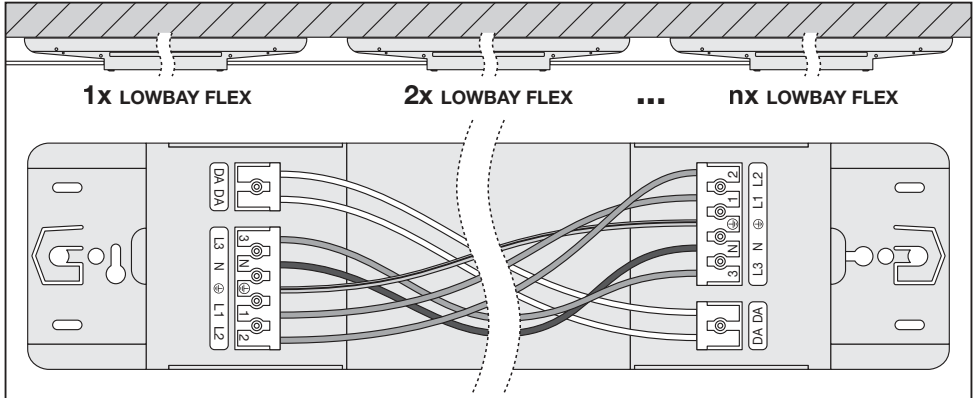

**LOWBAY FLEX SUSPENSION KIT**  
**EAN 4058075693722**

**LOWBAY FLEX 1200 P / LOWBAY FLEX 1200 DALI P**

**LOWBAY FLEX (BP) 1500 P / LOWBAY FLEX (BP) 1500 DALI P**

<b>n</b>	<b>B16</b>	<b>C10</b>	<b>C16</b>
LOWBAY FLEX 1200 P 42W	18	14	23
LOWBAY FLEX 1200 P 73W	17	13	22
LOWBAY FLEX (BP) 1500 P 105W	21	16	27
LOWBAY FLEX 1200 DALI P 42W	9	8	12
LOWBAY FLEX 1200 DALI P 73W	27	23	36
LOWBAY FLEX (BP) 1500 DALI P 105W	27	17	28