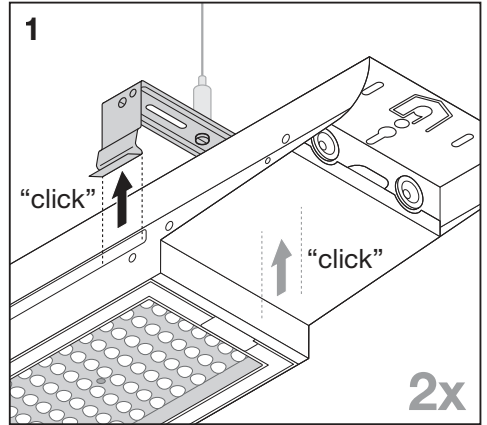

**LOWBAY FLEX SUSPENSION KIT**  
**EAN 4058075693722**

**LOWBAY FLEX 1200 P / LOWBAY FLEX 1200 DALI P**

**LOWBAY FLEX (BP) 1500 P / LOWBAY FLEX (BP) 1500 DALI P**

<b>n</b>	<b>B16</b>	<b>C10</b>	<b>C16</b>
LOWBAY FLEX 1200 P 42W	18	14	23
LOWBAY FLEX 1200 P 73W	17	13	22
LOWBAY FLEX (BP) 1500 P 105W	21	16	27
LOWBAY FLEX 1200 DALI P 42W	9	8	12
LOWBAY FLEX 1200 DALI P 73W	27	23	36
LOWBAY FLEX (BP) 1500 DALI P 105W	27	17	28