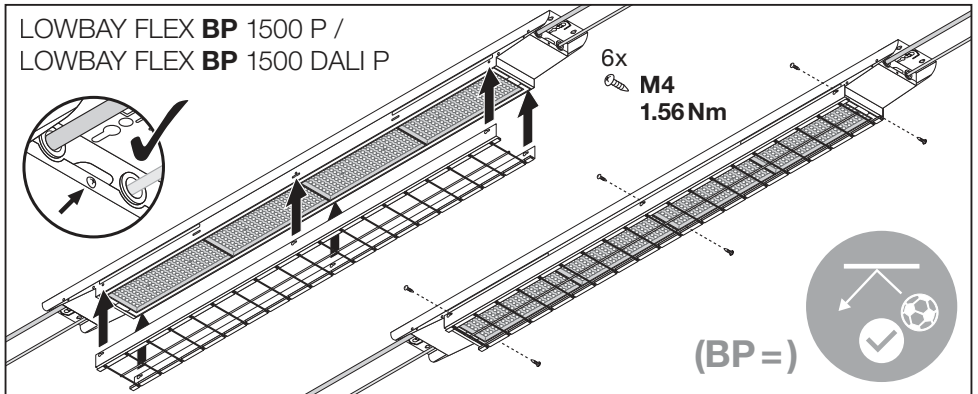

**LOWBAY FLEX SUSPENSION KIT**  
**EAN 4058075693722**

**LOWBAY FLEX 1200 P / LOWBAY FLEX 1200 DALI P**

**LOWBAY FLEX (BP) 1500 P / LOWBAY FLEX (BP) 1500 DALI P**

<b>n</b>	<b>B16</b>	<b>C10</b>	<b>C16</b>
LOWBAY FLEX 1200 P 42W	18	14	23
LOWBAY FLEX 1200 P 73W	17	13	22
LOWBAY FLEX (BP) 1500 P 105W	21	16	27
LOWBAY FLEX 1200 DALI P 42W	9	8	12
LOWBAY FLEX 1200 DALI P 73W	27	23	36
LOWBAY FLEX (BP) 1500 DALI P 105W	27	17	28