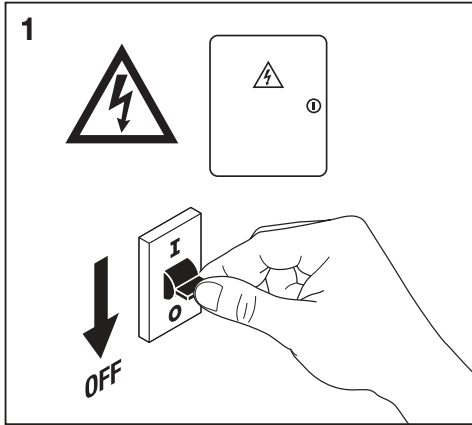

**LOWBAY FLEX SUSPENSION KIT**  
**EAN 4058075693722**

**LOWBAY FLEX 1200 P / LOWBAY FLEX 1200 DALI P**

**LOWBAY FLEX (BP) 1500 P / LOWBAY FLEX (BP) 1500 DALI P**

<b>n</b>	<b>B16</b>	<b>C10</b>	<b>C16</b>
LOWBAY FLEX 1200 P 42W	18	14	23
LOWBAY FLEX 1200 P 73W	17	13	22
LOWBAY FLEX (BP) 1500 P 105W	21	16	27
LOWBAY FLEX 1200 DALI P 42W	9	8	12
LOWBAY FLEX 1200 DALI P 73W	27	23	36
LOWBAY FLEX (BP) 1500 DALI P 105W	27	17	28