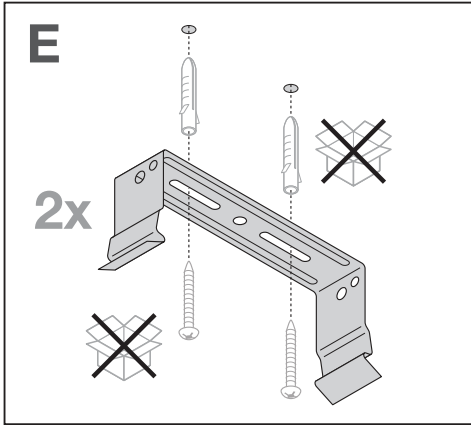

**LOWBAY FLEX SUSPENSION KIT**  
**EAN 4058075693722**

**LOWBAY FLEX 1200 P / LOWBAY FLEX 1200 DALI P**

**LOWBAY FLEX (BP) 1500 P / LOWBAY FLEX (BP) 1500 DALI P**

<b>n</b>	<b>B16</b>	<b>C10</b>	<b>C16</b>
LOWBAY FLEX 1200 P 42W	18	14	23
LOWBAY FLEX 1200 P 73W	17	13	22
LOWBAY FLEX (BP) 1500 P 105W	21	16	27
LOWBAY FLEX 1200 DALI P 42W	9	8	12
LOWBAY FLEX 1200 DALI P 73W	27	23	36
LOWBAY FLEX (BP) 1500 DALI P 105W	27	17	28