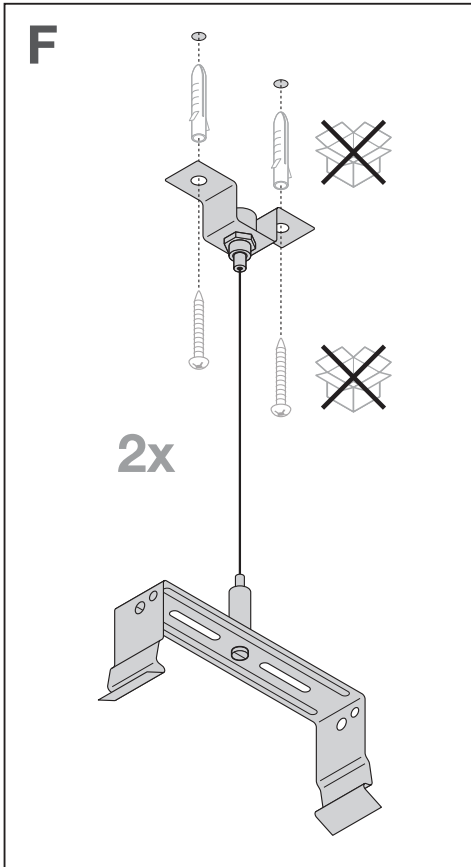

**LOWBAY FLEX SUSPENSION KIT**  
**EAN 4058075693722**

**LOWBAY FLEX 1200 P / LOWBAY FLEX 1200 DALI P**

**LOWBAY FLEX (BP) 1500 P / LOWBAY FLEX (BP) 1500 DALI P**

<b>n</b>	<b>B16</b>	<b>C10</b>	<b>C16</b>
LOWBAY FLEX 1200 P 42W	18	14	23
LOWBAY FLEX 1200 P 73W	17	13	22
LOWBAY FLEX (BP) 1500 P 105W	21	16	27
LOWBAY FLEX 1200 DALI P 42W	9	8	12
LOWBAY FLEX 1200 DALI P 73W	27	23	36
LOWBAY FLEX (BP) 1500 DALI P 105W	27	17	28