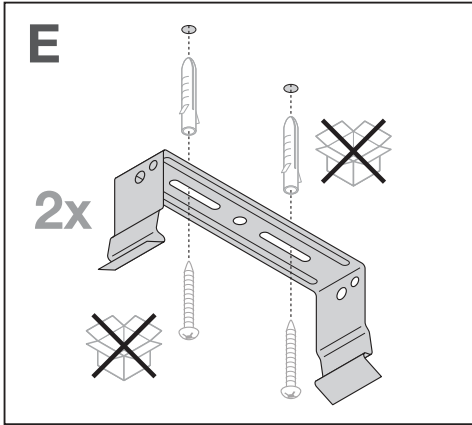

LOWBAY FLEX SUSPENSION KIT
EAN 4058075693722

LOWBAY FLEX 1200 P / LOWBAY FLEX 1200 DALI P

LOWBAY FLEX (BP) 1500 P / LOWBAY FLEX (BP) 1500 DALI P

C10449058
G11138985
29.03.22

LEDVANCE GmbH
Steinerne Furt 62
86167 Augsburg, Germany
www.ledvance.com