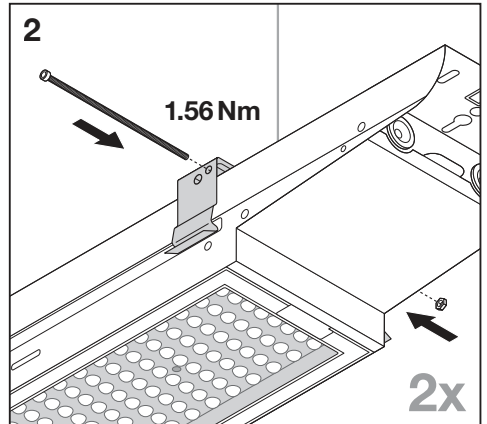

LOWBAY FLEX SUSPENSION KIT
EAN 4058075693722

LOWBAY FLEX 1200 P / LOWBAY FLEX 1200 DALI P

LOWBAY FLEX (BP) 1500 P / LOWBAY FLEX (BP) 1500 DALI P

C10449058
G11138985
29.03.22

LEDVANCE GmbH
Steinerne Furt 62
86167 Augsburg, Germany
www.ledvance.com