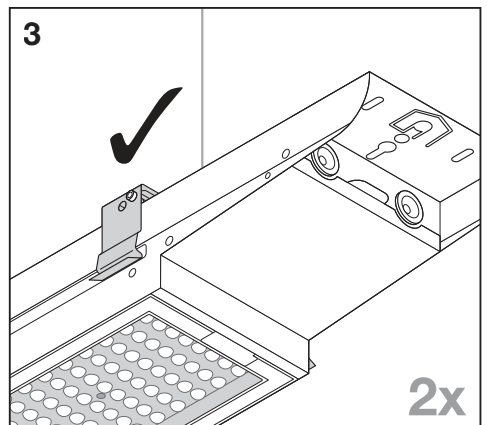

LOWBAY FLEX SUSPENSION KIT
EAN 4058075693722

LOWBAY FLEX 1200 P / LOWBAY FLEX 1200 DALI P

LOWBAY FLEX (BP) 1500 P / LOWBAY FLEX (BP) 1500 DALI P

C10449058
G11138985
29.03.22

LEDVANCE GmbH
Steinerne Furt 62
86167 Augsburg, Germany
www.ledvance.com