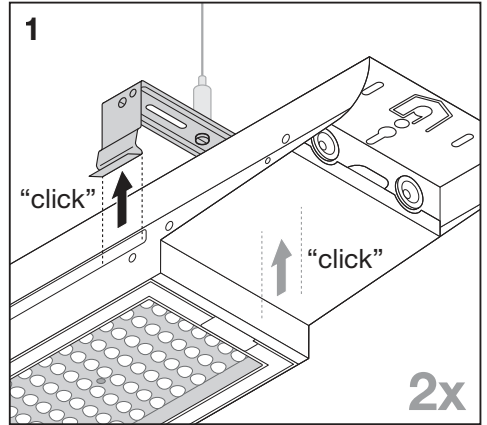

LOWBAY FLEX SUSPENSION KIT
EAN 4058075693722

LOWBAY FLEX 1200 P / LOWBAY FLEX 1200 DALI P

LOWBAY FLEX (BP) 1500 P / LOWBAY FLEX (BP) 1500 DALI P

C10449058
G11138985
29.03.22

LEDVANCE GmbH
Steinerne Furt 62
86167 Augsburg, Germany
www.ledvance.com