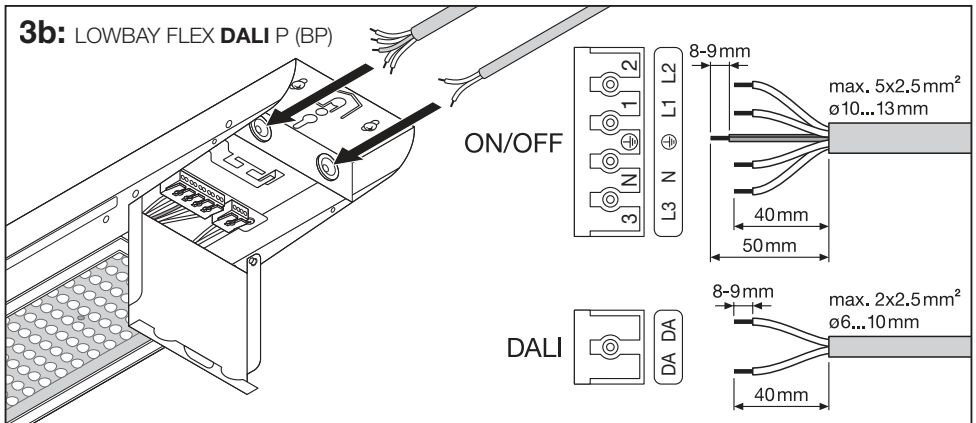

LOWBAY FLEX SUSPENSION KIT
EAN 4058075693722

LOWBAY FLEX 1200 P / LOWBAY FLEX 1200 DALI P

LOWBAY FLEX (BP) 1500 P / LOWBAY FLEX (BP) 1500 DALI P

C10449058
G11138985
29.03.22

LEDVANCE GmbH
Steinerne Furt 62
86167 Augsburg, Germany
www.ledvance.com