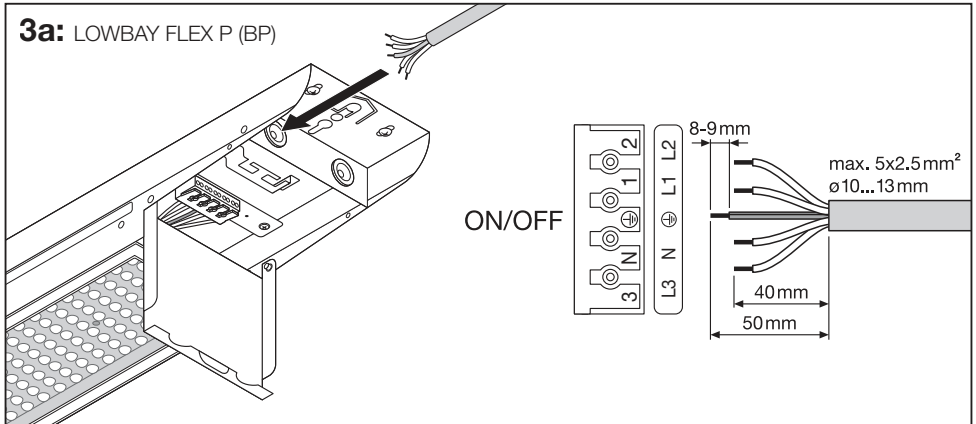

LOWBAY FLEX SUSPENSION KIT
EAN 4058075693722

LOWBAY FLEX 1200 P / LOWBAY FLEX 1200 DALI P

LOWBAY FLEX (BP) 1500 P / LOWBAY FLEX (BP) 1500 DALI P

C10449058
G11138985
29.03.22

LEDVANCE GmbH
Steinerne Furt 62
86167 Augsburg, Germany
www.ledvance.com