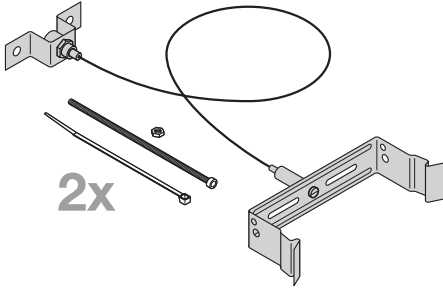

LOWBAY FLEX SUSPENSION KIT
EAN 4058075693722