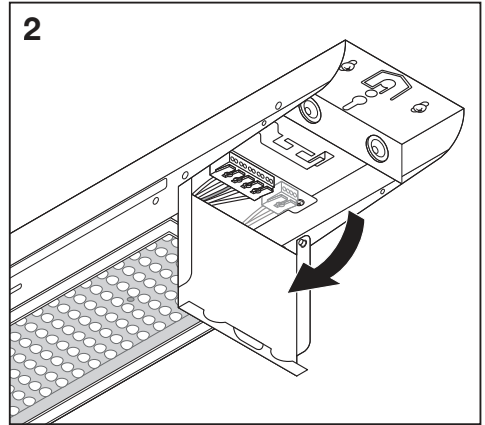

LOWBAY FLEX SUSPENSION KIT
EAN 4058075693722

LOWBAY FLEX 1200 P / LOWBAY FLEX 1200 DALI P

LOWBAY FLEX (BP) 1500 P / LOWBAY FLEX (BP) 1500 DALI P

C10449058
G11138985
29.03.22

LEDVANCE GmbH
Steinerne Furt 62
86167 Augsburg, Germany
www.ledvance.com