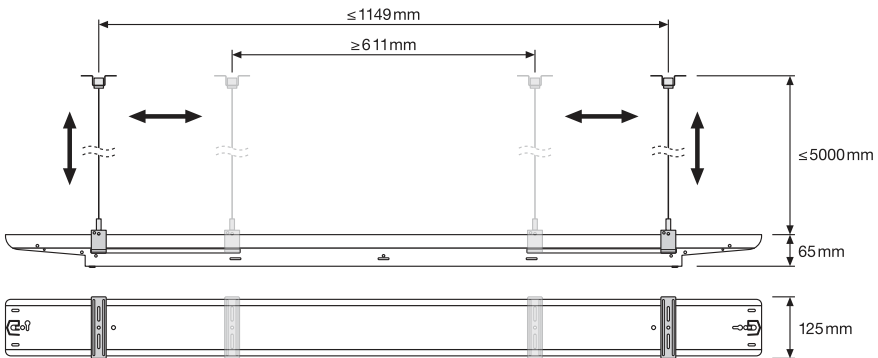

LOWBAY FLEX (BP) 1500 P / LOWBAY FLEX (BP) 1500 DALI P