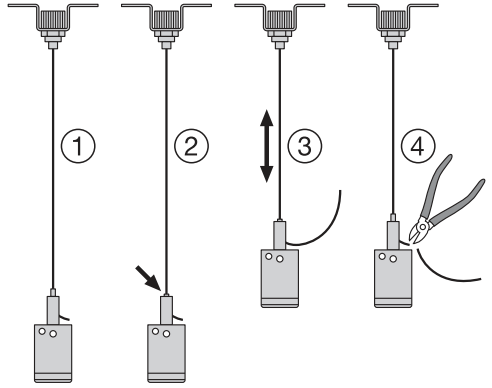

LOWBAY FLEX SUSPENSION KIT
EAN 4058075693722