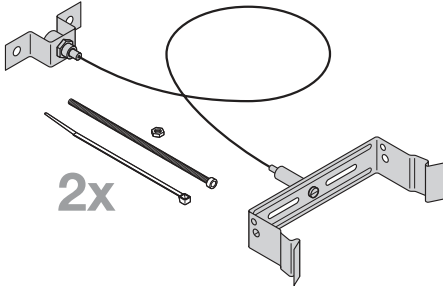

LOWBAY FLEX SUSPENSION KIT
EAN 4058075693722