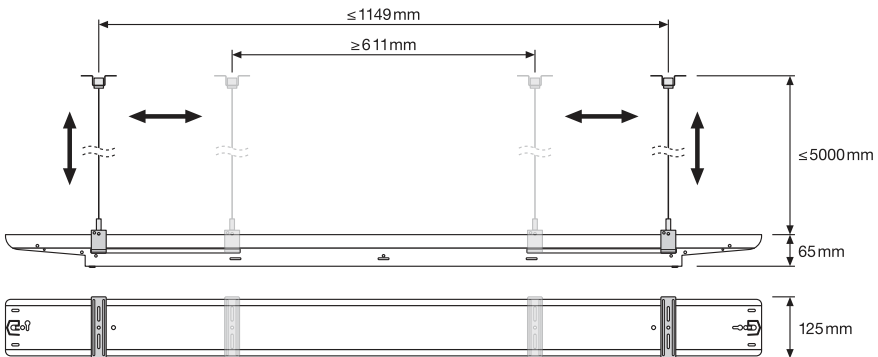

LOWBAY FLEX (BP) 1500 P / LOWBAY FLEX (BP) 1500 DALI P